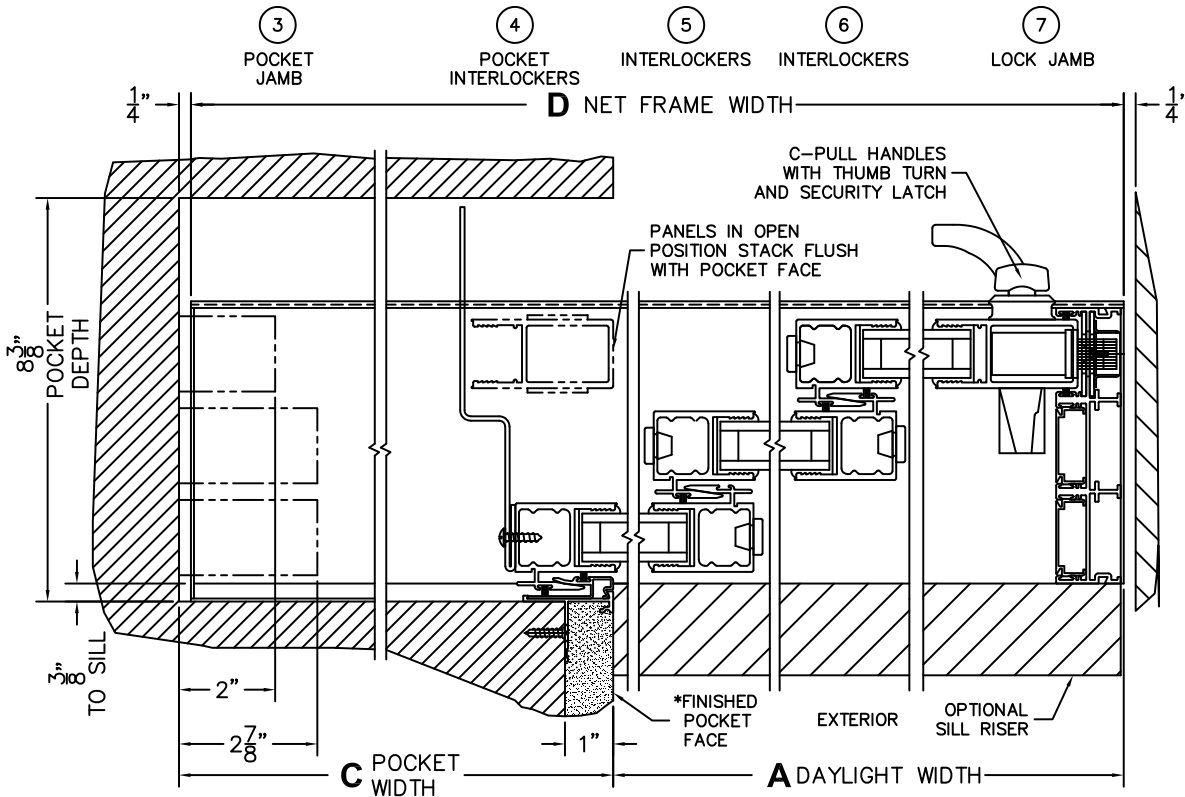

CALCULATED VALUES (FLEETWOOD SUPPLIED)

C(POCKET WIDTH)

D(NET FRAME WIDTH)

NOTES:

(USE RULER TO SCALE DIMENSIONS IN INCHES)

SCALE: 1/4

*CAUTION: WHEN CONSTRUCTING POCKET NOTE THAT DAYLIGHT WIDTH DOES NOT INCLUDE 1" SET BACKFOR POST INTERLOCKER.