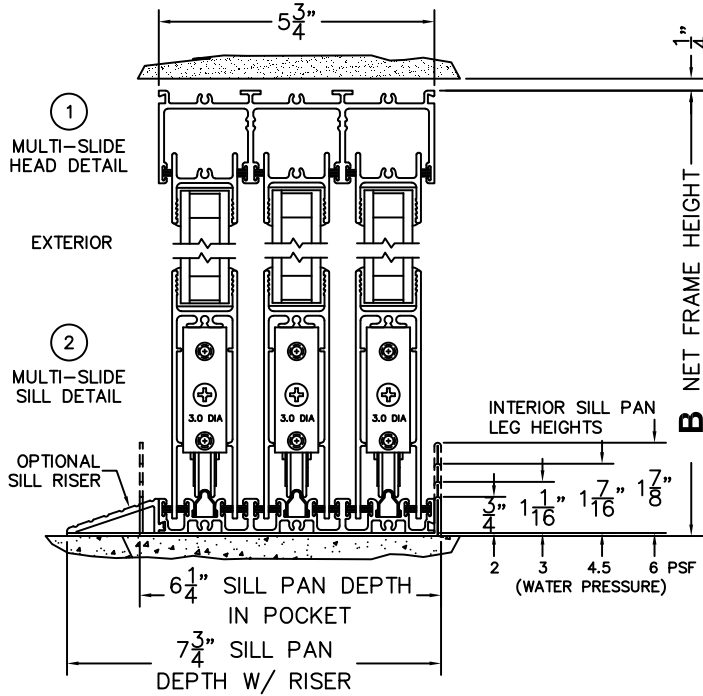

CALCULATED VALUES (FLEETWOOD SUPPLIED)

C(POCKET WIDTH)

D(NET FRAME WIDTH)

NOTES:

(USE RULER TO SCALE DIMENSIONS IN INCHES)

SCALE: 1/4

*CAUTION: WHEN CONSTRUCTING POCKET NOTE THAT DAYLIGHT WIDTH DOES NOT INCLUDE 1" SET BACKFOR POST INTERLOCKER.