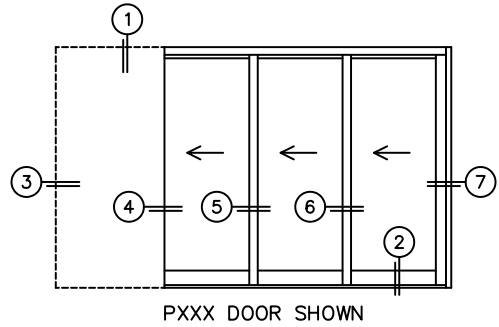

CALCULATED VALUES (FLEETWOOD SUPPLIED)

C(POCKET WIDTH)

D(NET FRAME WIDTH)

NOTES:

(USE RULER TO SCALE DIMENSIONS IN INCHES)

SCALE: 1/4

*CAUTION: WHEN CONSTRUCTING POCKET NOTE THAT DAYLIGHT WIDTH DOES NOT INCLUDE 1" SET BACKFOR POST INTERLOCKER.