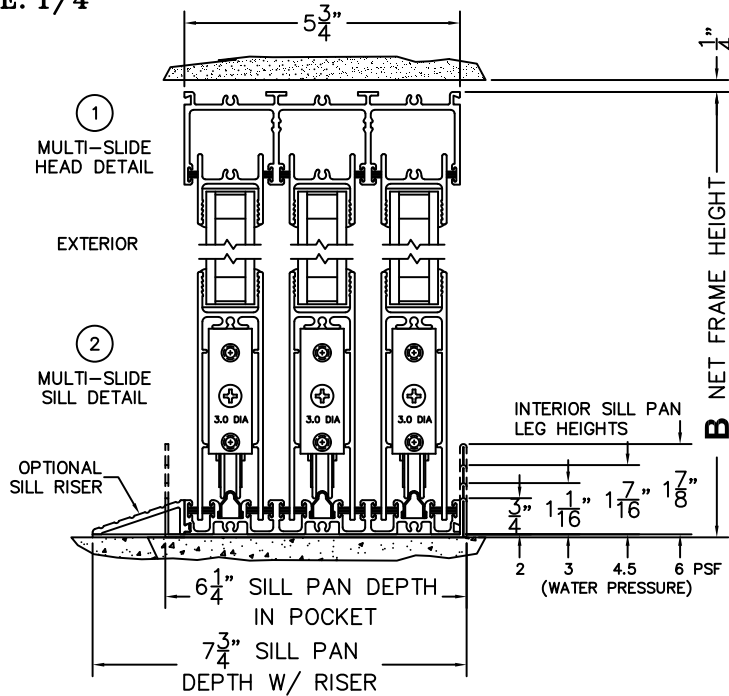

CALCULATED VALUES (FLEETWOOD SUPPLIED)

C(POCKET WIDTH)

D(NET FRAME WIDTH)

NOTES:

(USE RULER TO SCALE DIMENSIONS IN INCHES)

SCALE: 1/4

*CAUTION: WHEN CONSTRUCTING POCKET NOTE THAT DAYLIGHT WIDTH DOES NOT INCLUDE 1" SET BACK FOR POST INTERLOCKER.