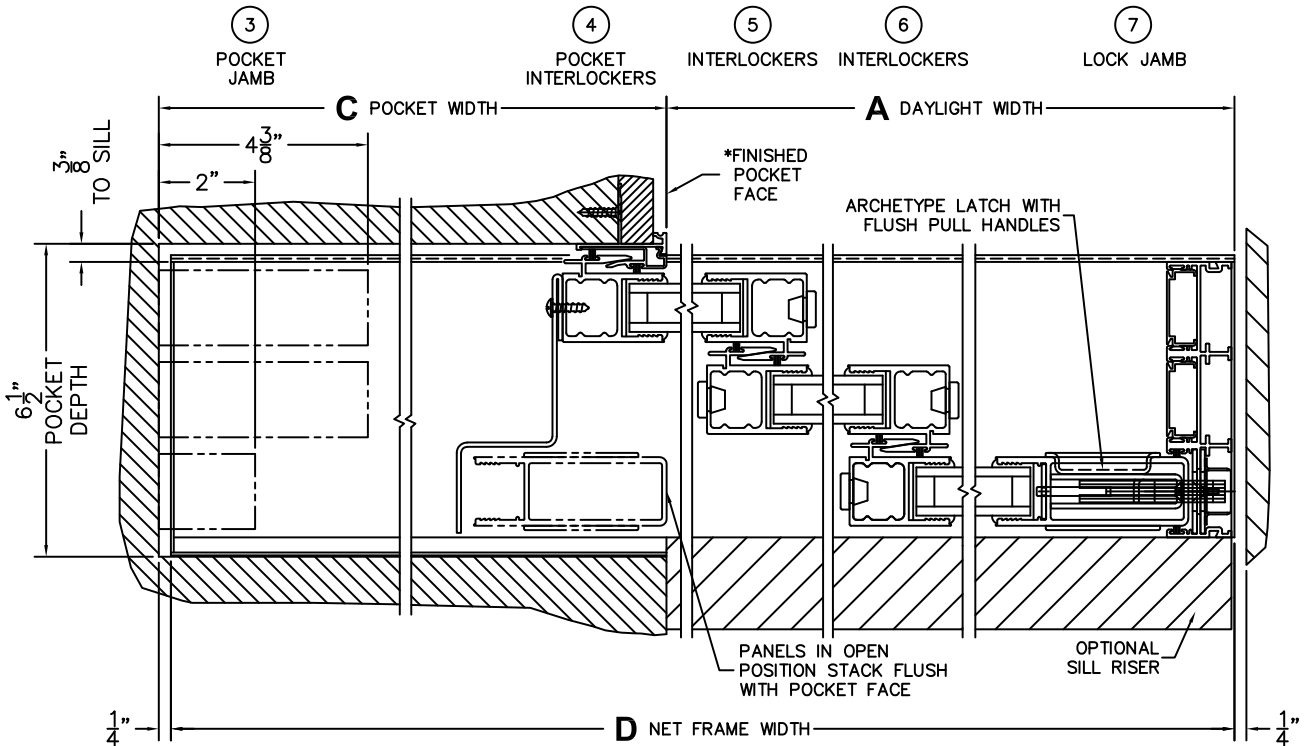

CALCULATED VALUES (FLEETWOOD SUPPLIED)

C(POCKET WIDTH)

D(NET FRAME WIDTH)

NOTES:

(USE RULER TO SCALE DIMENSIONS IN INCHES)

SCALE: 1/4

*CAUTION: WHEN CONSTRUCTING POCKET NOTE THAT DAYLIGHT WIDTH DOES NOT INCLUDE 1" SET BACK FOR POST INTERLOCKER.