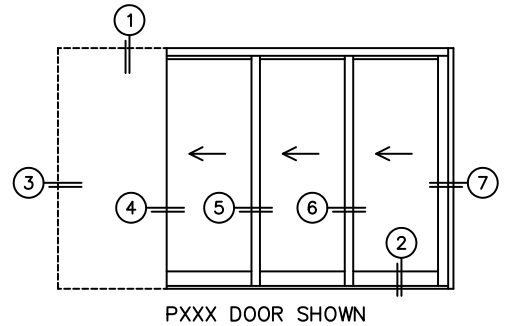

CALCULATED VALUES (FLEETWOOD SUPPLIED)

C(POCKET WIDTH)

D(NET FRAME WIDTH)

NOTES:

(USE RULER TO SCALE DIMENSIONS IN INCHES)

SCALE: 1/4

*CAUTION: WHEN CONSTRUCTING POCKET NOTE THAT DAYLIGHT WIDTH DOES NOT INCLUDE 1" SET BACK FOR POST INTERLOCKER.