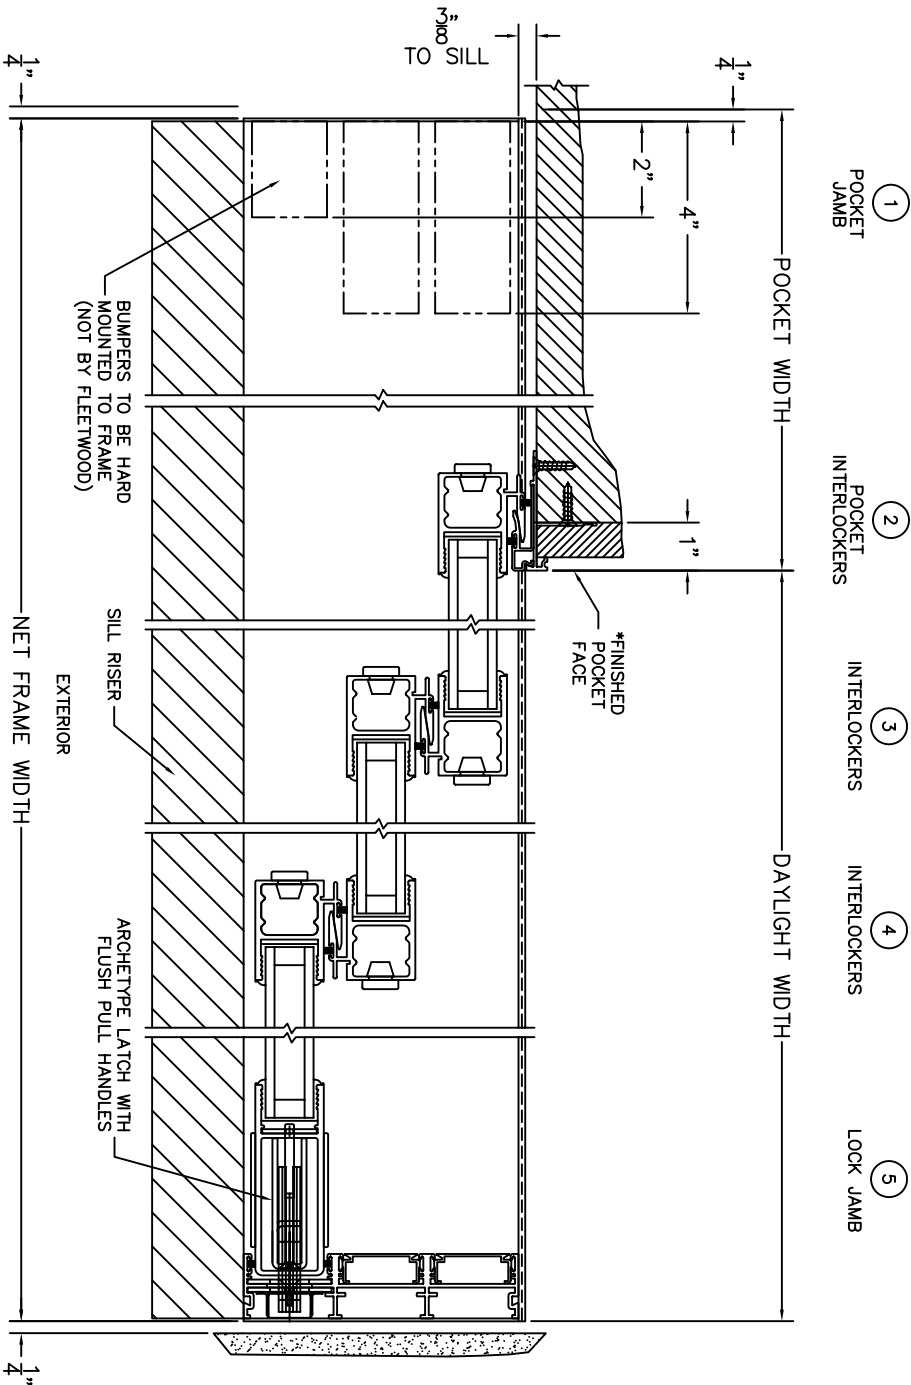

FLEETWOOD
 WINDOWS & DOORS
 FleetwoodUSA.com

NORWOOD 3070EX M/S
 PXXX CUSTOM CONFIGURATION
 NO SCREENS

ORDER NO.:

ITEM NO.:

SCALE: 1/4

*CAUTION: WHEN CONSTRUCTING POCKET NOTE THAT DAYLIGHT WIDTH DOES NOT INCLUDE 1" SET BACK FOR POST INTERLOCKER.