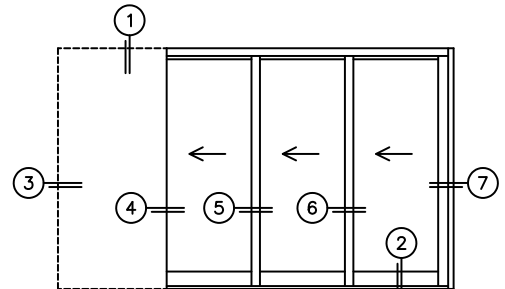

CALCULATED VALUES (FLEETWOOD SUPPLIED)

C(POCKET WIDTH)

D(NET FRAME WIDTH)

NOTES:

(USE RULER TO SCALE DIMENSIONS IN INCHES)

SCALE: 1/4

PXXX DOOR SHOWN

*CAUTION: WHEN CONSTRUCTING POCKET NOTE THAT DAYLIGHT WIDTH DOES NOT INCLUDE 1" SET BACK FOR POST INTERLOCKER.