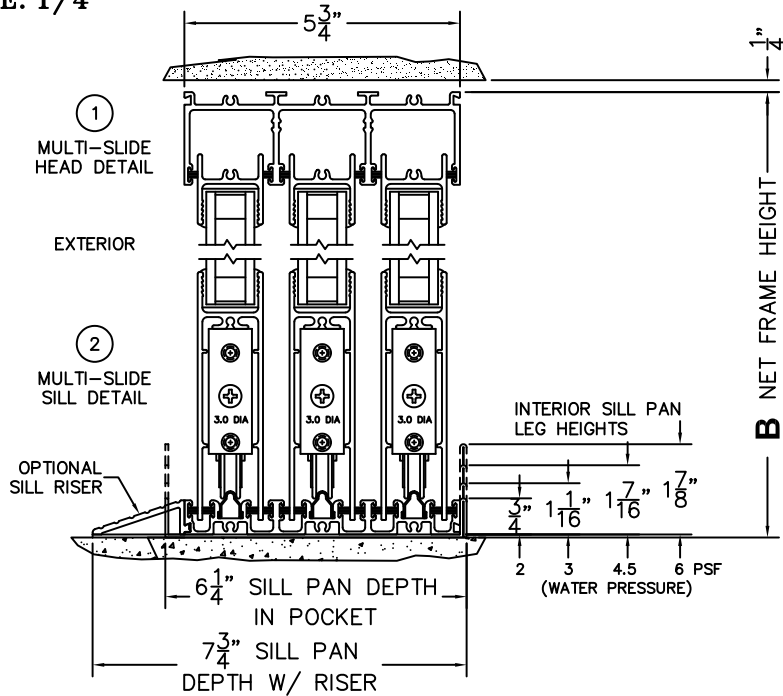

CALCULATED VALUES (FLEETWOOD SUPPLIED)

C(POCKET WIDTH)

D(NET FRAME WIDTH)

NOTES:

(USE RULER TO SCALE DIMENSIONS IN INCHES)

SCALE: 1/4

PXXX DOOR SHOWN

*CAUTION: WHEN CONSTRUCTING POCKET NOTE THAT DAYLIGHT WIDTH DOES NOT INCLUDE 1" SET BACK FOR POST INTERLOCKER.