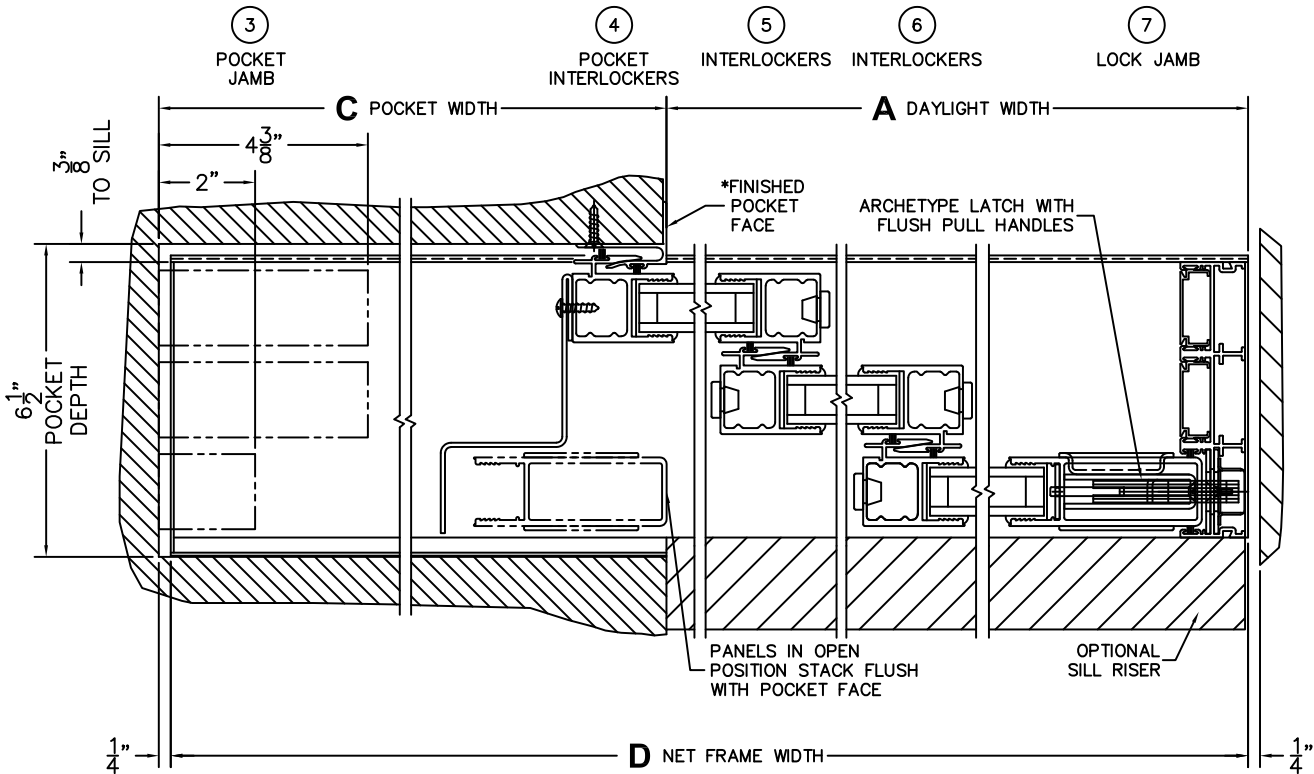

CALCULATED VALUES (FLEETWOOD SUPPLIED)

C(POCKET WIDTH)

D(NET FRAME WIDTH)

NOTES:

(USE RULER TO SCALE DIMENSIONS IN INCHES)

SCALE: 1/4

PXXX DOOR SHOWN

*CAUTION: WHEN CONSTRUCTING POCKET NOTE THAT DAYLIGHT WIDTH DOES NOT INCLUDE 1" SET BACK FOR POST INTERLOCKER.