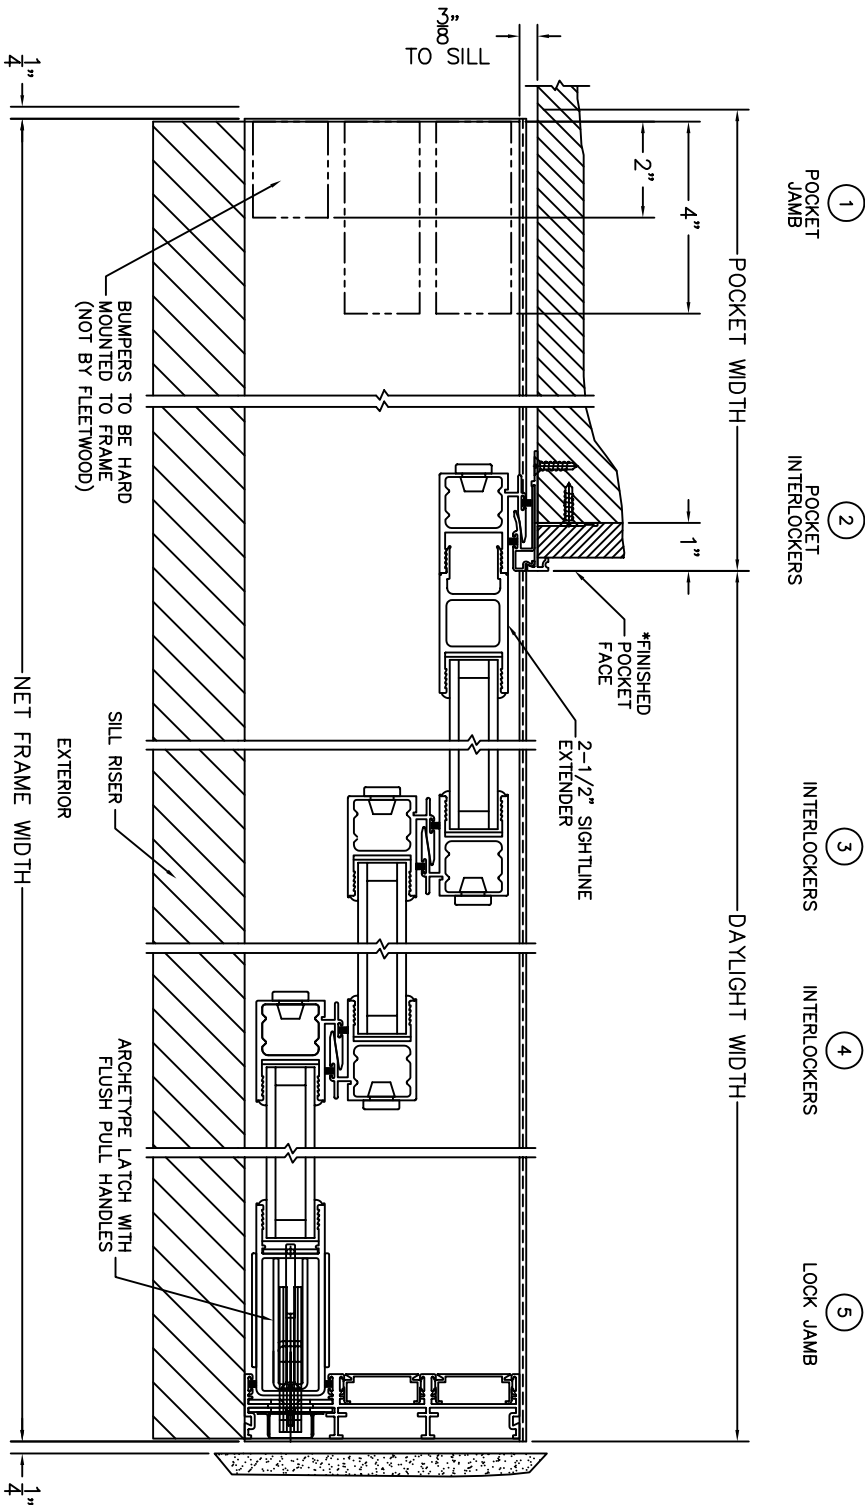

FLEETWOOD
WINDOWS & DOORS
FleetwoodUSA.com

NORWOOD 3070EX M/S
PXXX CUSTOM CONFIGURATION
NO SCREENS

ORDER NO.:

ITEM NO.:

SCALE: 1/4

*CAUTION: WHEN CONSTRUCTING POCKET NOTE THAT DAYLIGHT WIDTH DOES NOT INCLUDE 1" SET BACK FOR POST INTERLOCKER.