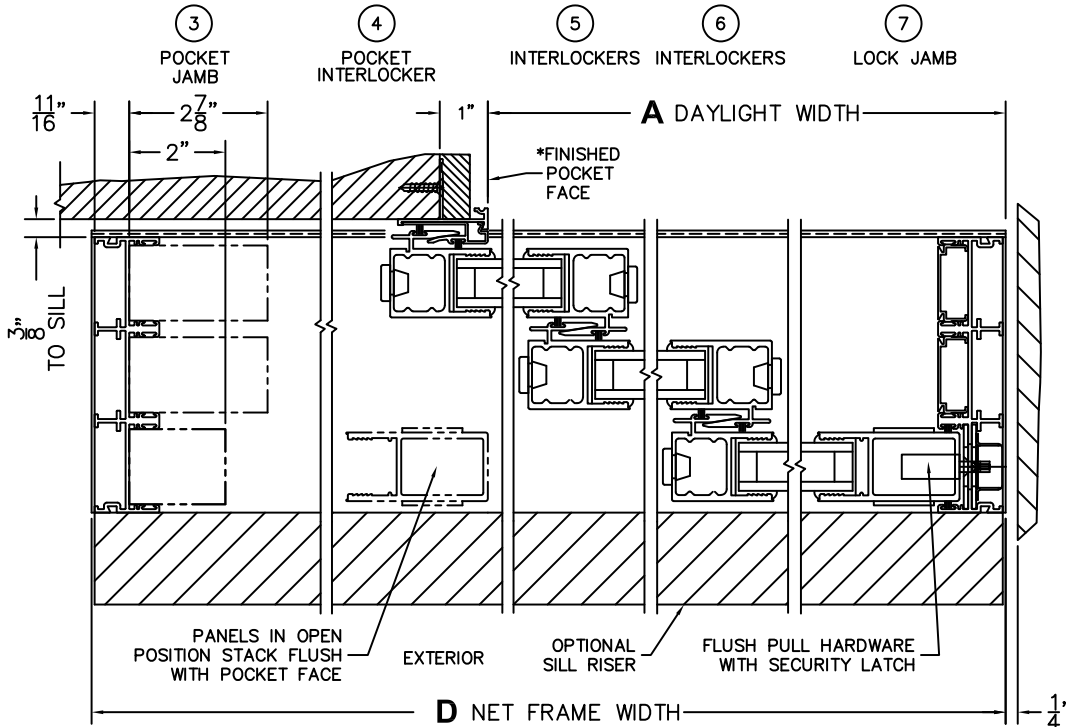

CALCULATED VALUES (FLEETWOOD SUPPLIED)

C(POCKET WIDTH)

N/A

D(NET FRAME WIDTH)

NOTES:

(USE RULER TO SCALE DIMENSIONS IN INCHES)

SCALE: 1/4

PXXX DOOR SHOWN

*CAUTION: WHEN CONSTRUCTING POCKET NOTE THAT DAYLIGHT WIDTH DOES NOT INCLUDE 1" SET BACK FOR POST INTERLOCKER.