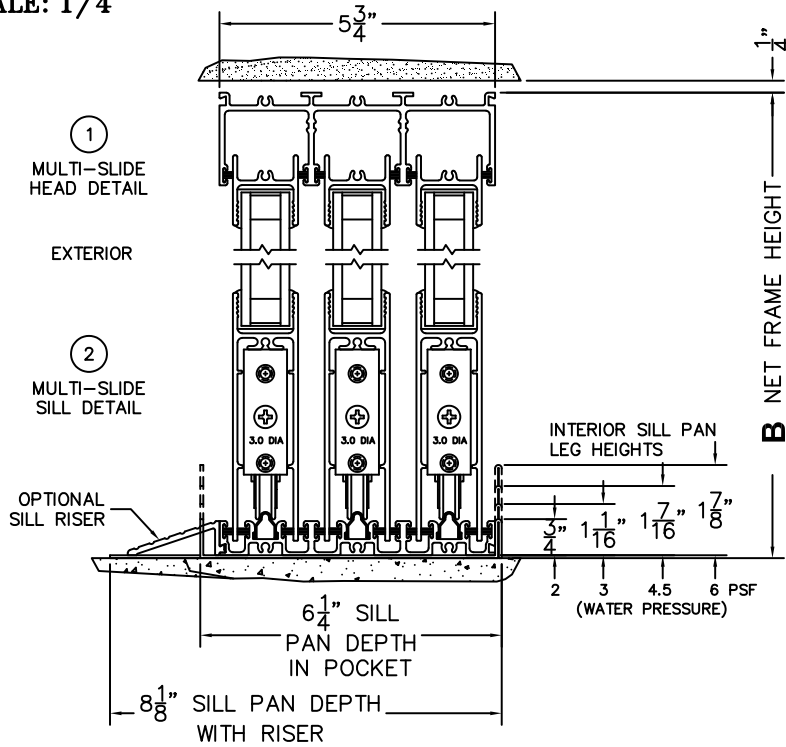

CALCULATED VALUES (FLEETWOOD SUPPLIED)

C(POCKET WIDTH)

N/A

D(NET FRAME WIDTH)

NOTES:

(USE RULER TO SCALE DIMENSIONS IN INCHES)

SCALE: 1/4

PXXX DOOR SHOWN

*CAUTION: WHEN CONSTRUCTING POCKET NOTE THAT DAYLIGHT WIDTH DOES NOT INCLUDE 1" SET BACK FOR POST INTERLOCKER.