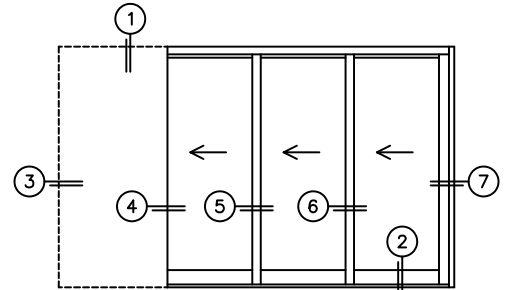

CALCULATED VALUES (FLEETWOOD SUPPLIED)

C(POCKET WIDTH)

N/A

D(NET FRAME WIDTH)

NOTES:

(USE RULER TO SCALE DIMENSIONS IN INCHES)

SCALE: 1/4

PXXX DOOR SHOWN

*CAUTION: WHEN CONSTRUCTING POCKET NOTE THAT DAYLIGHT WIDTH DOES NOT INCLUDE 1" SET BACK FOR POST INTERLOCKER.