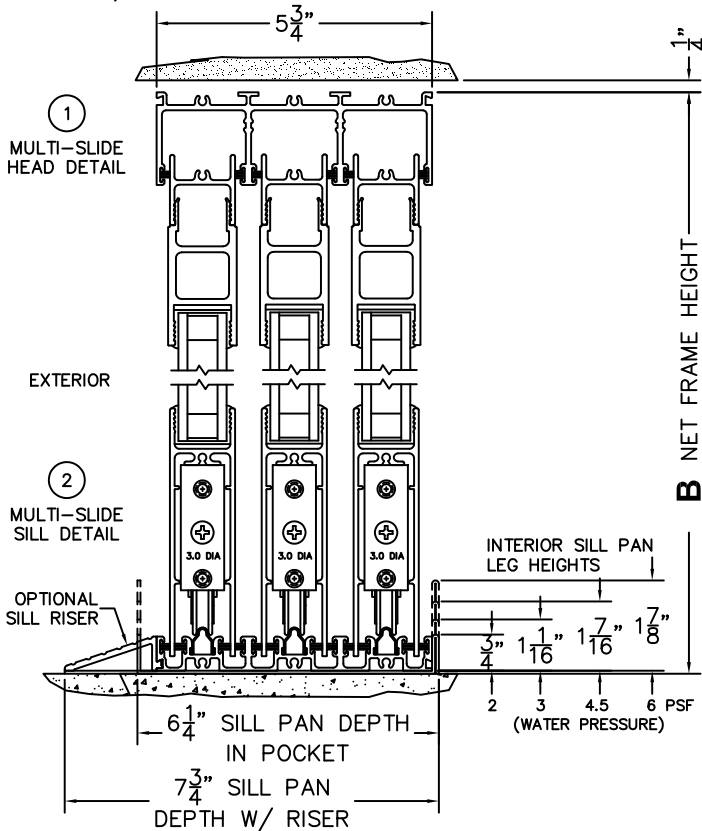

CALCULATED VALUES (FLEETWOOD SUPPLIED)

C(POCKET WIDTH)

D(NET FRAME WIDTH)

NOTES:

(USE RULER TO SCALE DIMENSIONS IN INCHES)

SCALE: 1/4

- 3** POCKET JAMB
- 4** POCKET INTERLOCKERS
- 5** INTERLOCKERS
- 6** INTERLOCKERS
- 7** LOCK JAMB

*CAUTION: WHEN CONSTRUCTING POCKET NOTE THAT DAYLIGHT WIDTH DOES NOT INCLUDE 1" SET BACK FOR POST INTERLOCKER.