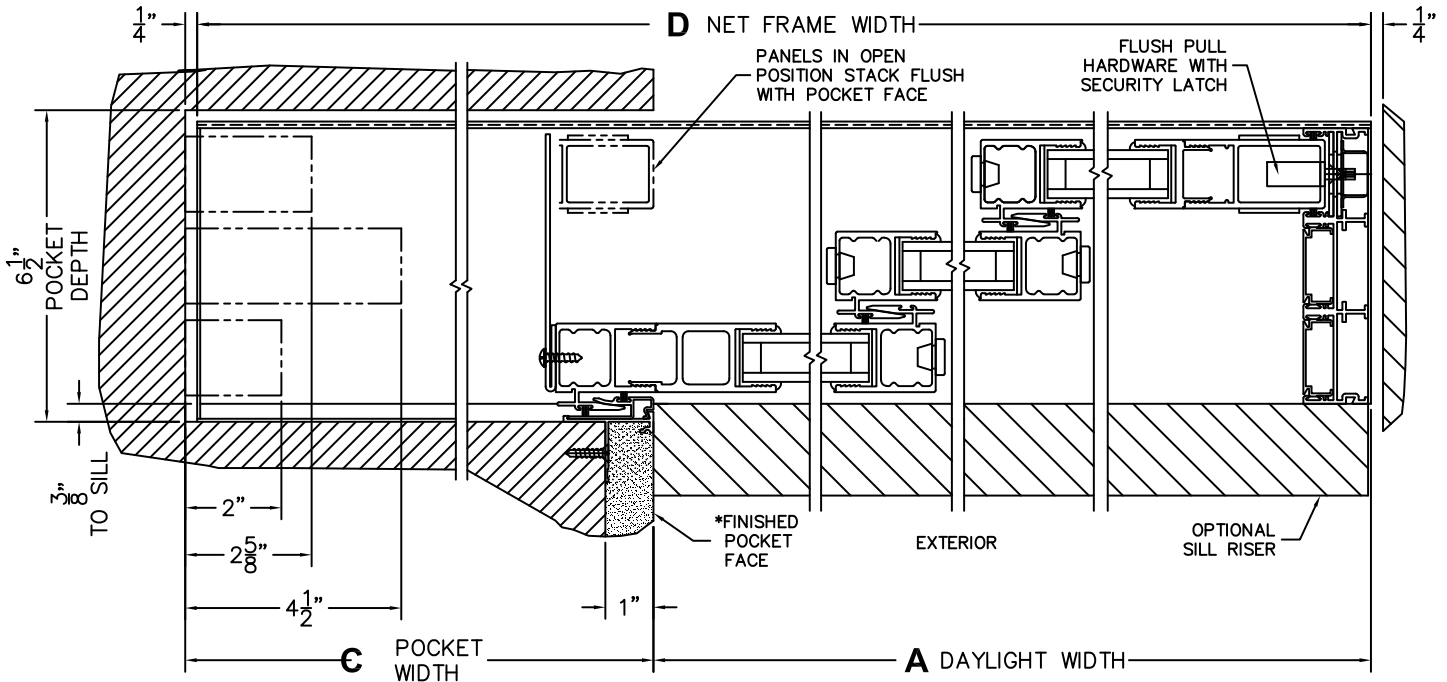

CALCULATED VALUES (FLEETWOOD SUPPLIED)

C(POCKET WIDTH)

D(NET FRAME WIDTH)

NOTES:

(USE RULER TO SCALE DIMENSIONS IN INCHES)

SCALE: 1/4

- 3** POCKET JAMB
- 4** POCKET INTERLOCKERS
- 5** INTERLOCKERS
- 6** INTERLOCKERS
- 7** LOCK JAMB

*CAUTION: WHEN CONSTRUCTING POCKET NOTE THAT DAYLIGHT WIDTH DOES NOT INCLUDE 1" SET BACK FOR POST INTERLOCKER.