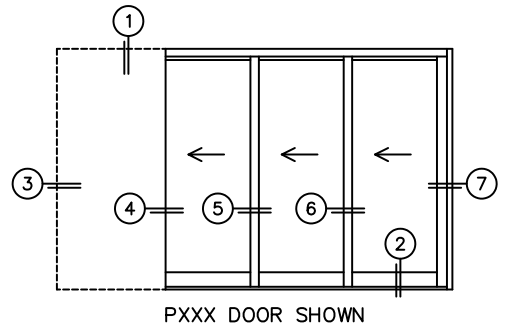

CALCULATED VALUES (FLEETWOOD SUPPLIED)

C(POCKET WIDTH)

D(NET FRAME WIDTH)

NOTES:

(USE RULER TO SCALE DIMENSIONS IN INCHES)

SCALE: 1/4

- 3** POCKET JAMB
- 4** POCKET INTERLOCKERS
- 5** INTERLOCKERS
- 6** INTERLOCKERS
- 7** LOCK JAMB

*CAUTION: WHEN CONSTRUCTING POCKET NOTE THAT DAYLIGHT WIDTH DOES NOT INCLUDE 1" SET BACK FOR POST INTERLOCKER.