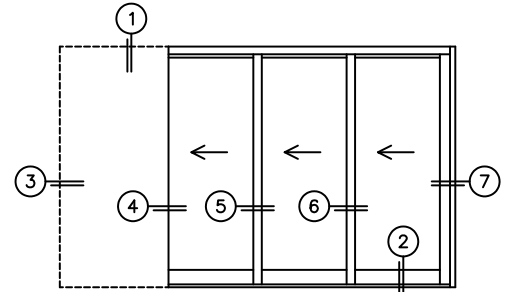

CALCULATED VALUES (FLEETWOOD SUPPLIED)

C(POCKET WIDTH)

D(NET FRAME WIDTH)

NOTES:

(USE RULER TO SCALE DIMENSIONS IN INCHES)

SCALE: 1/4

PXXX DOOR SHOWN

*CAUTION: WHEN CONSTRUCTING POCKET NOTE THAT DAYLIGHT WIDTH DOES NOT INCLUDE 1" SET BACK FOR POST INTERLOCKER.