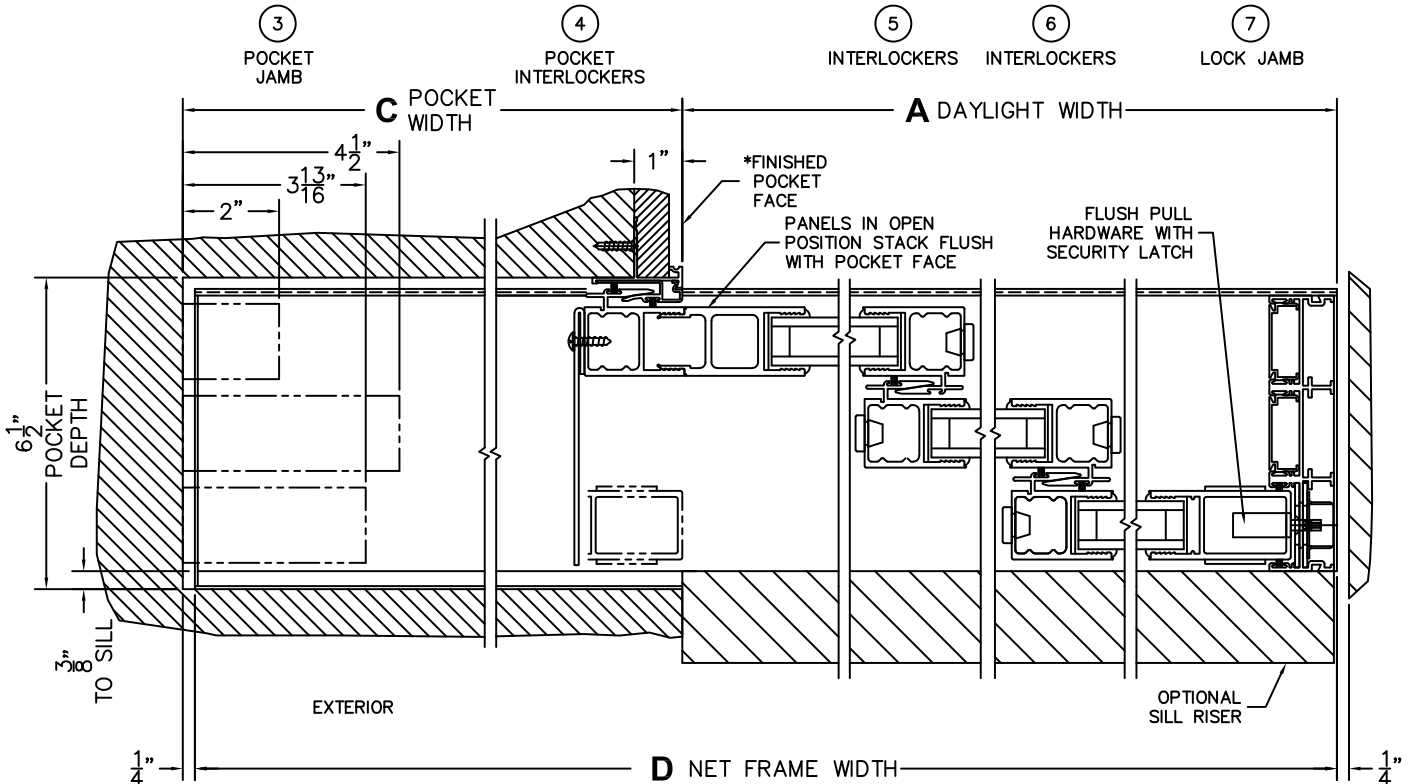

CALCULATED VALUES (FLEETWOOD SUPPLIED)

C(POCKET WIDTH)

D(NET FRAME WIDTH)

NOTES:

(USE RULER TO SCALE DIMENSIONS IN INCHES)

SCALE: 1/4

PXXX DOOR SHOWN

*CAUTION: WHEN CONSTRUCTING POCKET NOTE THAT DAYLIGHT WIDTH DOES NOT INCLUDE 1" SET BACK FOR POST INTERLOCKER.