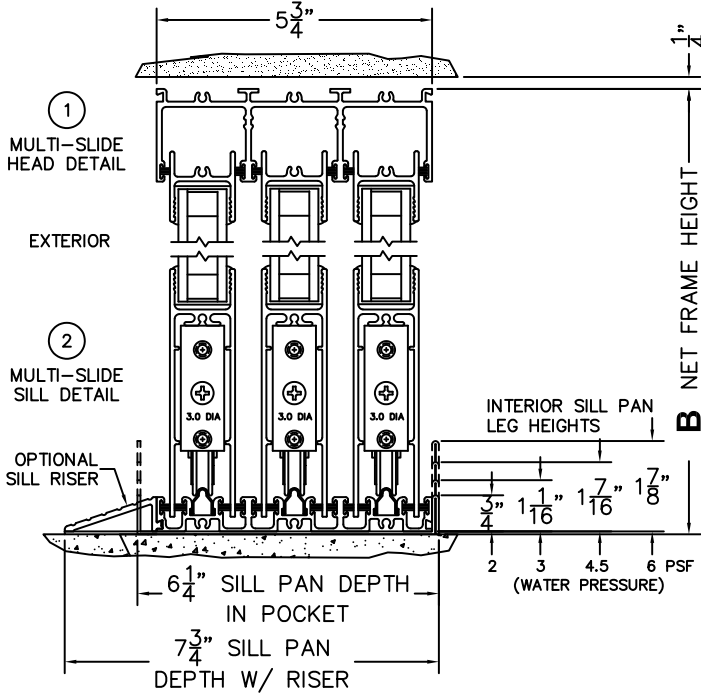

CALCULATED VALUES (FLEETWOOD SUPPLIED)

C(POCKET WIDTH)

D(NET FRAME WIDTH)

NOTES:

(USE RULER TO SCALE DIMENSIONS IN INCHES)

SCALE: 1/4

PXXX DOOR SHOWN

*CAUTION: WHEN CONSTRUCTING POCKET NOTE THAT DAYLIGHT WIDTH DOES NOT INCLUDE 1" SET BACK FOR POST INTERLOCKER.