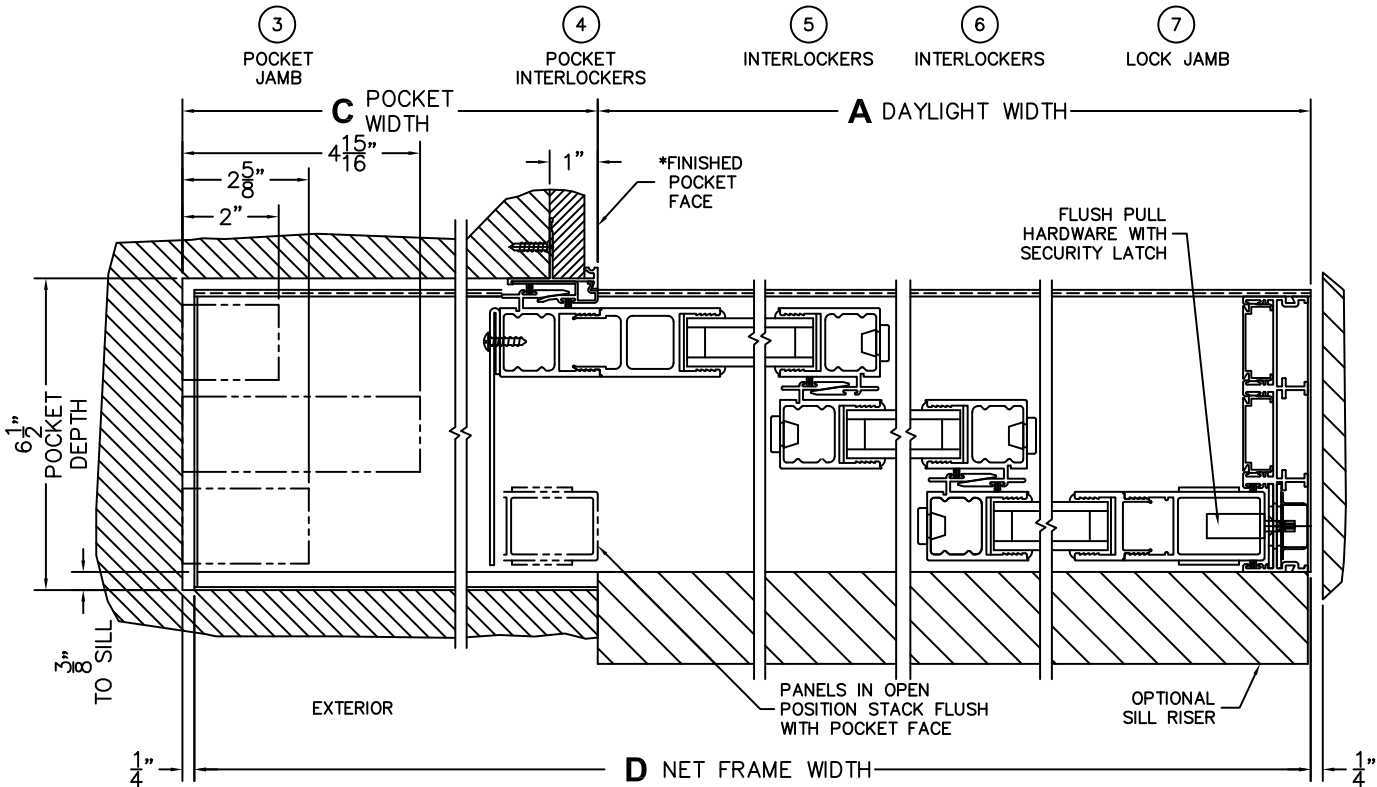

CALCULATED VALUES (FLEETWOOD SUPPLIED)

C(POCKET WIDTH)

D(NET FRAME WIDTH)

NOTES:

(USE RULER TO SCALE DIMENSIONS IN INCHES)

SCALE: 1/4

①
MULTI-SLIDE
HEAD DETAIL

②
MULTI-SLIDE
SILL DETAIL

OPTIONAL
SILL RISER

B NET FRAME HEIGHT

PXXX DOOR SHOWN

③
POCKET
JAMB

④
POCKET
INTERLOCKERS

⑤
INTERLOCKERS

⑥
INTERLOCKERS

⑦
LOCK JAMB

*CAUTION: WHEN CONSTRUCTING POCKET NOTE THAT DAYLIGHT WIDTH DOES NOT INCLUDE 1" SET BACK FOR POST INTERLOCKER.