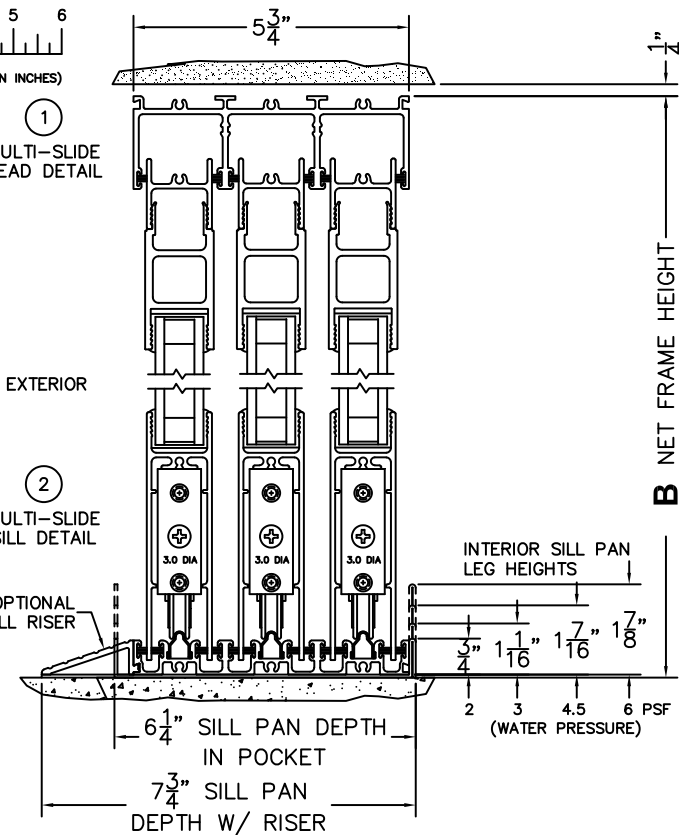

FLEETWOOD
WINDOWS & DOORS
FleetwoodUSA.com

NORWOOD 3070EX M/S
PXXX CUSTOM CONFIGURATION
NO SCREENS

ORDER NO.:

ITEM NO.:

REQUIRED DEALER INFO.

A(DAYLIGHT WIDTH)

B(NET FRAME HEIGHT)

SILL PAN HEIGHT (INTERIOR LEG)
(3/4", 1-1/16", 1-7/16" OR 1-7/8")

CALCULATED VALUES (FLEETWOOD SUPPLIED)

C(POCKET WIDTH)

D(NET FRAME WIDTH)

NOTES:

(USE RULER TO SCALE DIMENSIONS IN INCHES)

SCALE: 1/4

①
MULTI-SLIDE
HEAD DETAIL

②
MULTI-SLIDE
SILL DETAIL

OPTIONAL
SILL RISER

B NET FRAME HEIGHT