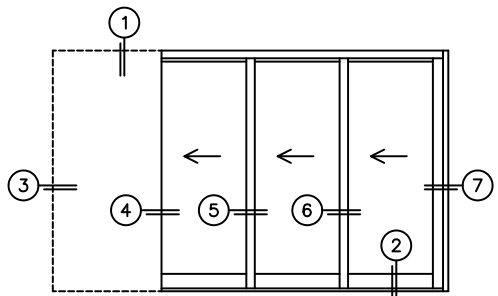

CALCULATED VALUES (FLEETWOOD SUPPLIED)

C(POCKET WIDTH)

D(NET FRAME WIDTH)

NOTES:

(USE RULER TO SCALE DIMENSIONS IN INCHES)

SCALE: 1/4

①
MULTI-SLIDE
HEAD DETAIL

②
MULTI-SLIDE
SILL DETAIL

OPTIONAL
SILL RISER

B NET FRAME HEIGHT

PXXX DOOR SHOWN

③
POCKET
JAMB

④
POCKET
INTERLOCKERS

⑤
INTERLOCKERS

⑥
INTERLOCKERS

⑦
LOCK JAMB

*CAUTION: WHEN CONSTRUCTING POCKET NOTE THAT DAYLIGHT WIDTH DOES NOT INCLUDE 1" SET BACK FOR POST INTERLOCKER.