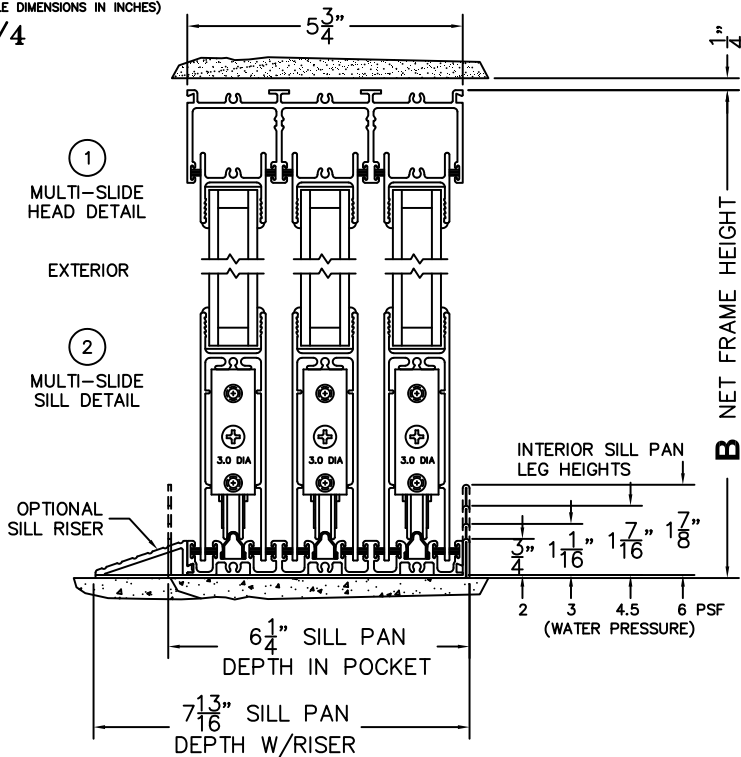

CALCULATED VALUES (FLEETWOOD SUPPLIED)

C(POCKET WIDTH)

D(NET FRAME WIDTH)

NOTES:

PXXX DOOR SHOWN

(USE RULER TO SCALE DIMENSIONS IN INCHES)

SCALE: 1/4

*CAUTION: WHEN CONSTRUCTING POCKET NOTE THAT DAYLIGHT WIDTH DOES NOT INCLUDE 1" SET BACK FOR POST INTERLOCKER.