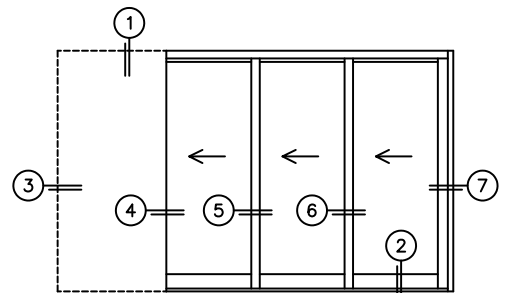

FLEETWOOD
WINDOWS & DOORS
FleetwoodUSA.com

NORWOOD 3070EX M/S
PXXX CUSTOM CONFIGURATION
NO SCREENS

ORDER NO.:

ITEM NO.:

REQUIRED DEALER INFO.

A(DAYLIGHT WIDTH)

B(NET FRAME HEIGHT)

SILL PAN HEIGHT(INTERIOR LEG)
(1-3/4", 2", 2-1/2")

CALCULATED VALUES (FLEETWOOD SUPPLIED)

C(POCKET WIDTH)

D(NET FRAME WIDTH)

NOTES:

PXXX DOOR SHOWN

(USE RULER TO SCALE DIMENSIONS IN INCHES)

SCALE: 1/4

*CAUTION: WHEN CONSTRUCTING POCKET NOTE THAT DAYLIGHT WIDTH DOES NOT INCLUDE 1" SET BACK FOR POST INTERLOCKER.