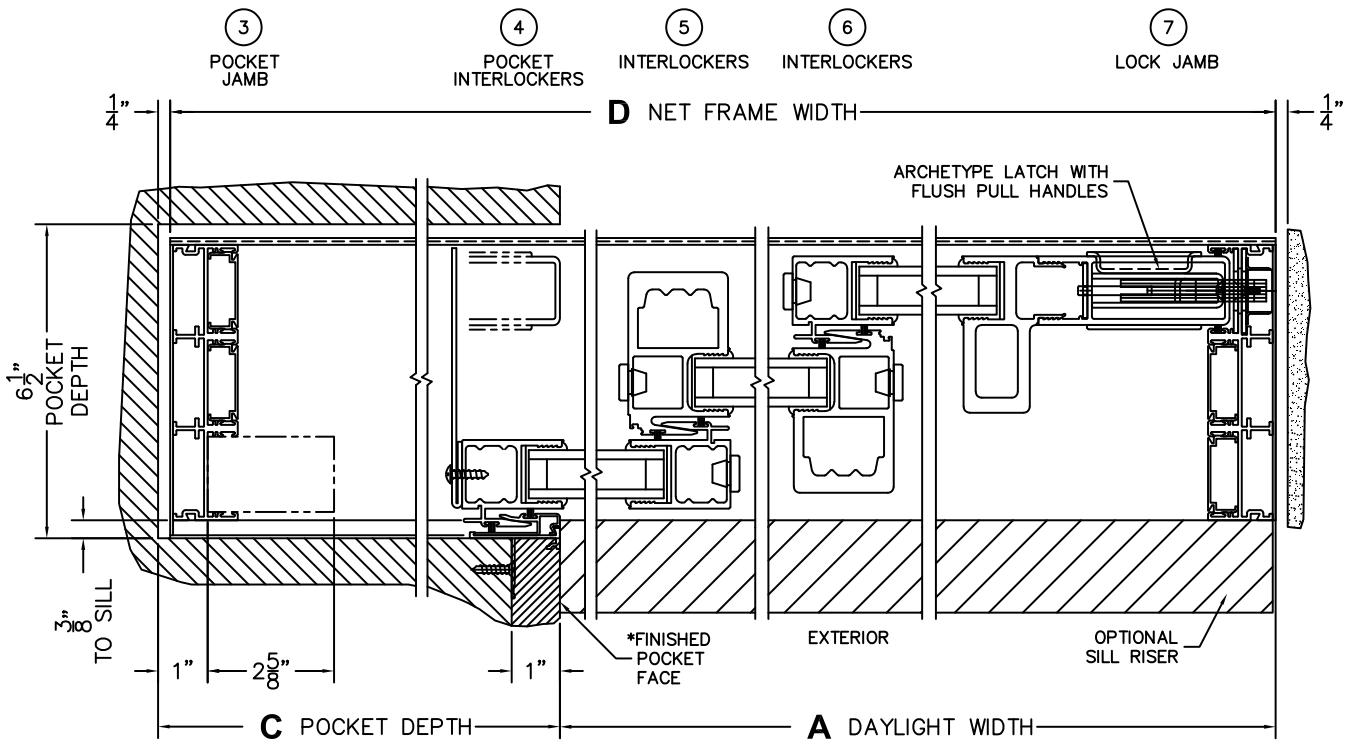

CALCULATED VALUES (FLEETWOOD SUPPLIED)

C(POCKET WIDTH)

D(NET FRAME WIDTH)

NOTES:

PXXX DOOR SHOWN

(USE RULER TO SCALE DIMENSIONS IN INCHES)

SCALE: 1/4

*CAUTION: WHEN CONSTRUCTING POCKET NOTE THAT DAYLIGHT WIDTH DOES NOT INCLUDE 1" SET BACK FOR POST INTERLOCKER.