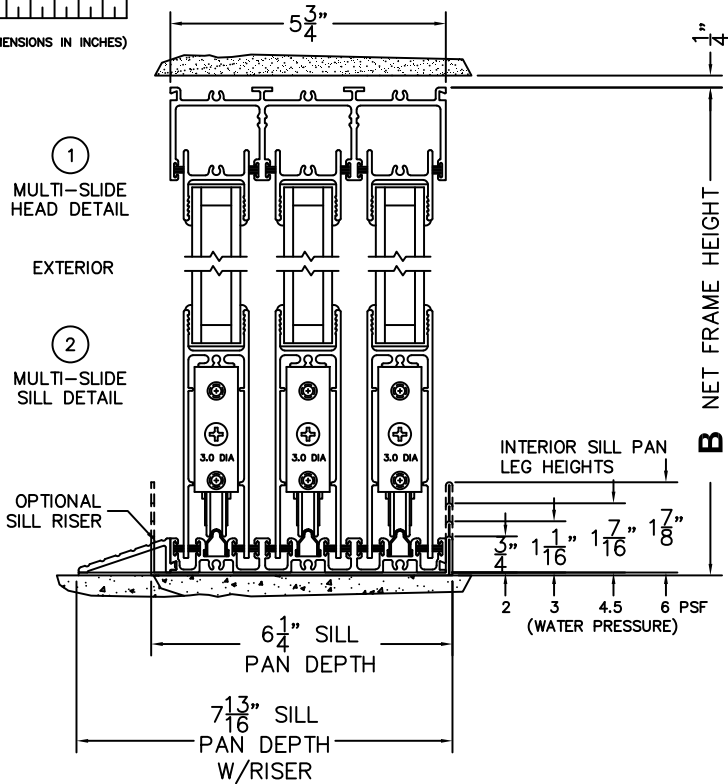

CALCULATED VALUES (FLEETWOOD SUPPLIED)

C(POCKET WIDTH)

D(NET FRAME WIDTH)

NOTES:

(USE RULER TO SCALE DIMENSIONS IN INCHES)

SCALE: 1/4

*CAUTION: WHEN CONSTRUCTING POCKET NOTE THAT DAYLIGHT WIDTH DOES NOT INCLUDE 1" SET BACK FOR POST INTERLOCKER.