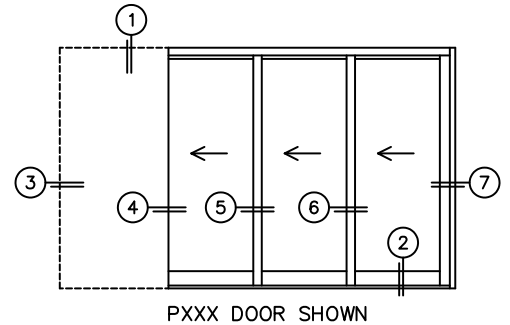

CALCULATED VALUES (FLEETWOOD SUPPLIED)

C(POCKET WIDTH)

D(NET FRAME WIDTH)

NOTES:

(USE RULER TO SCALE DIMENSIONS IN INCHES)

SCALE: 1/4

*CAUTION: WHEN CONSTRUCTING POCKET NOTE THAT DAYLIGHT WIDTH DOES NOT INCLUDE 1" SET BACK FOR POST INTERLOCKER.