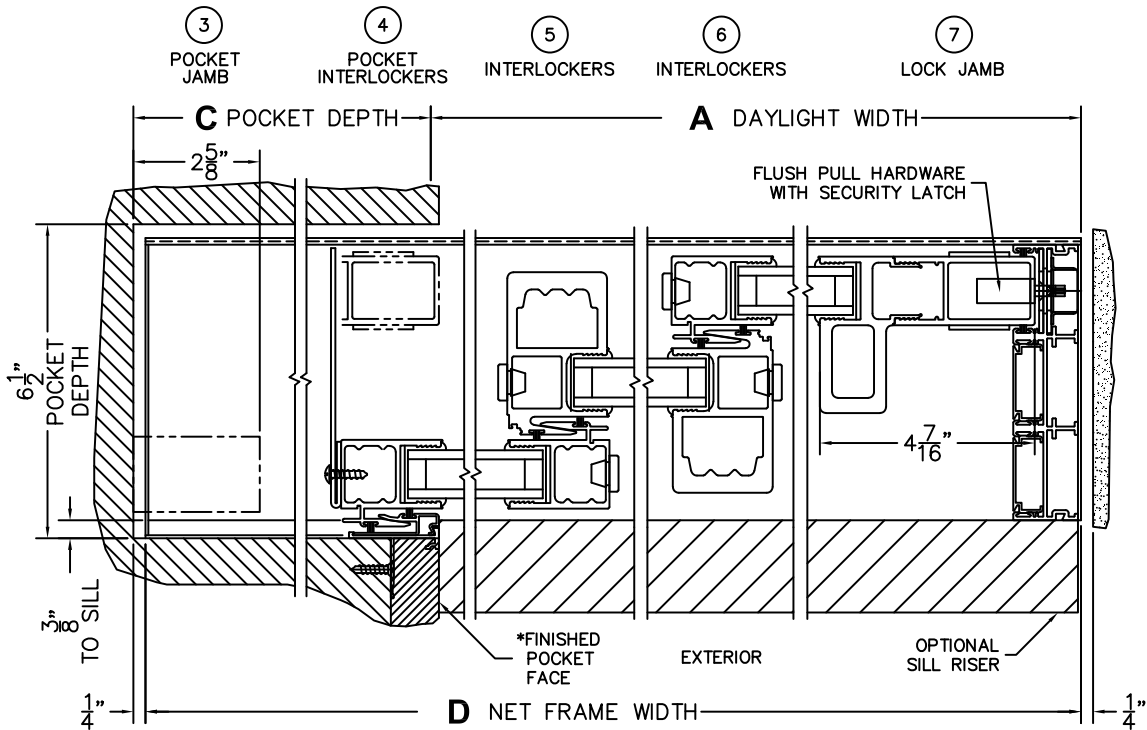

CALCULATED VALUES (FLEETWOOD SUPPLIED)

C(POCKET WIDTH)

D(NET FRAME WIDTH)

NOTES:

(USE RULER TO SCALE DIMENSIONS IN INCHES)

SCALE: 1/4

*CAUTION: WHEN CONSTRUCTING POCKET NOTE THAT DAYLIGHT WIDTH DOES NOT INCLUDE 1" SET BACK FOR POST INTERLOCKER.