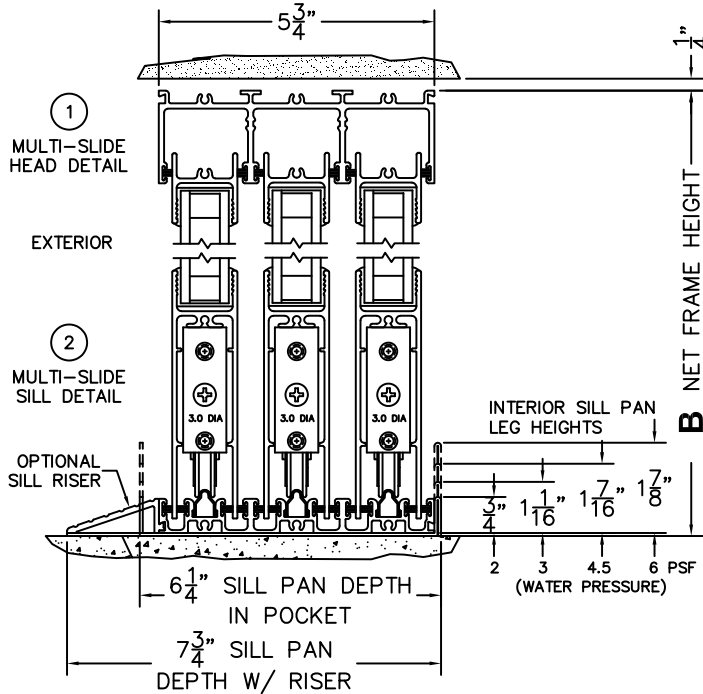

CALCULATED VALUES (FLEETWOOD SUPPLIED)

C(POCKET WIDTH)

D(NET FRAME WIDTH)

NOTES:

(USE RULER TO SCALE DIMENSIONS IN INCHES)

SCALE: 1/4

PXXX DOOR SHOWN

*CAUTION: WHEN CONSTRUCTING POCKET NOTE THAT DAYLIGHT WIDTH DOES NOT INCLUDE 1" SET BACK FOR POST INTERLOCKER.