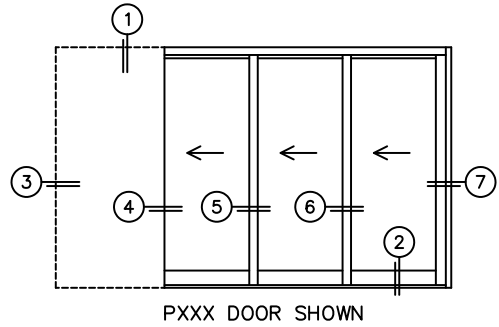

CALCULATED VALUES (FLEETWOOD SUPPLIED)

C(POCKET WIDTH)

D(NET FRAME WIDTH)

NOTES:

(USE RULER TO SCALE DIMENSIONS IN INCHES)

SCALE: 1/4

PXXX DOOR SHOWN

*CAUTION: WHEN CONSTRUCTING POCKET NOTE THAT DAYLIGHT WIDTH DOES NOT INCLUDE 1" SET BACK FOR POST INTERLOCKER.