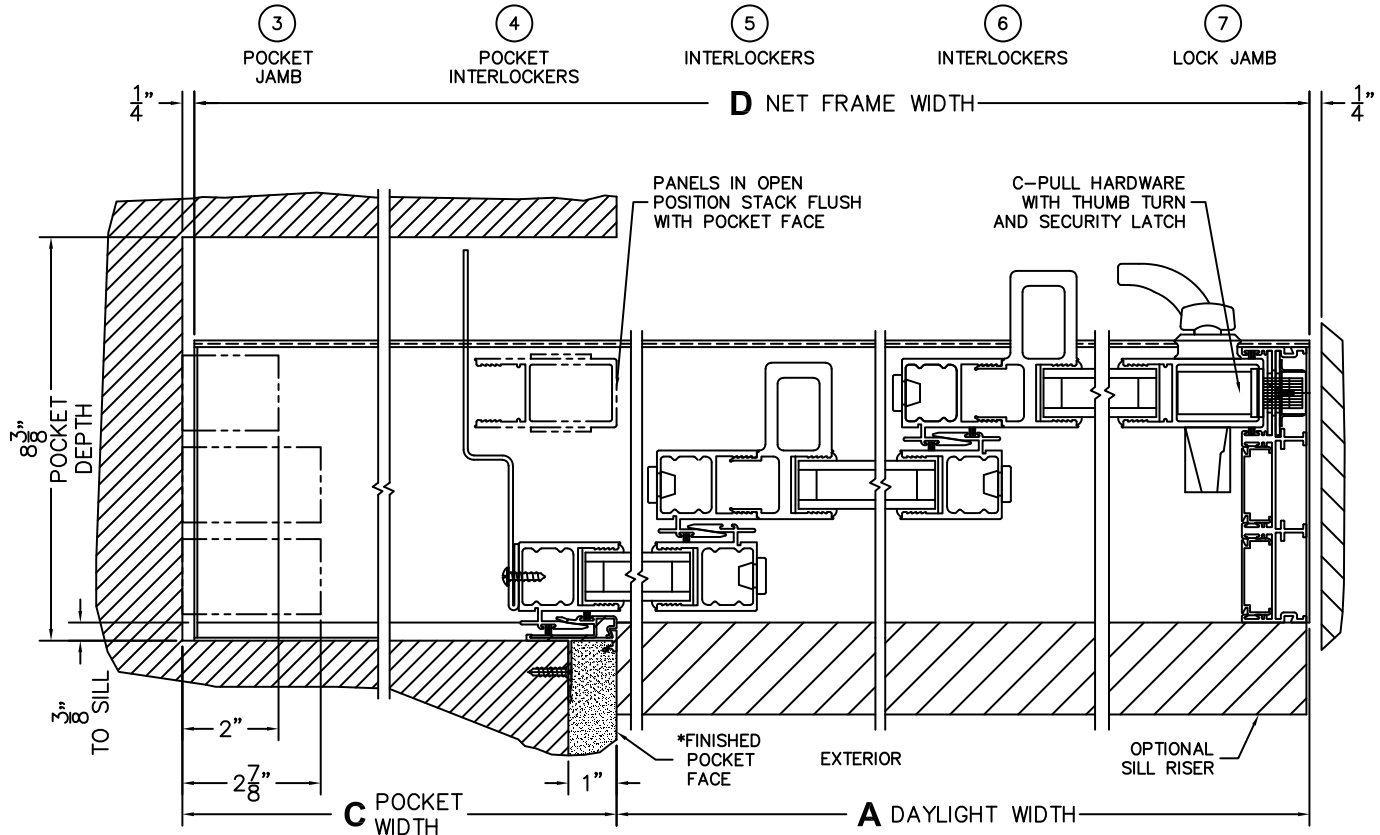

CALCULATED VALUES (FLEETWOOD SUPPLIED)

C(POCKET WIDTH)

D(NET FRAME WIDTH)

NOTES:

(USE RULER TO SCALE DIMENSIONS IN INCHES)

SCALE: 1/4

PXXX DOOR SHOWN

*CAUTION: WHEN CONSTRUCTING POCKET NOTE THAT DAYLIGHT WIDTH DOES NOT INCLUDE 1" SET BACK FOR POST INTERLOCKER.