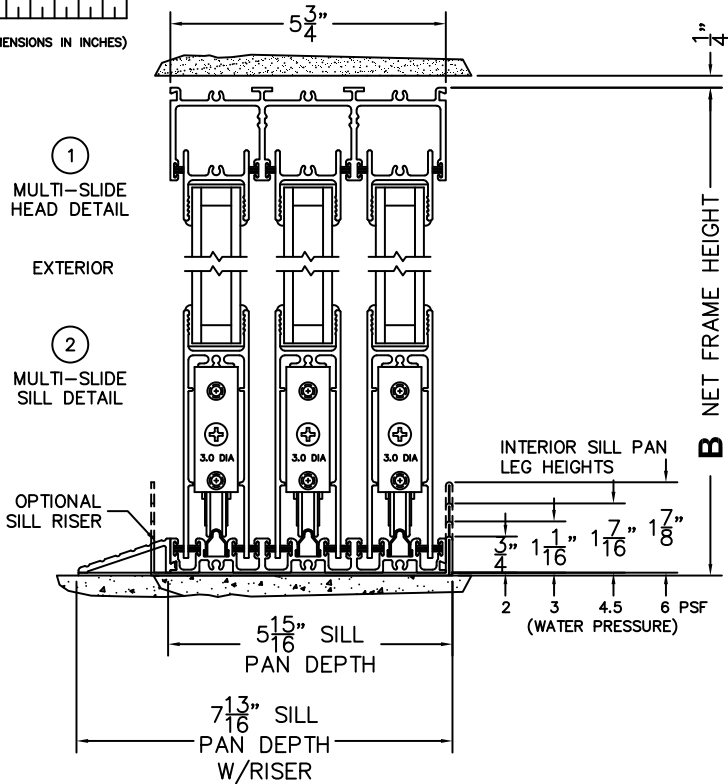

CALCULATED VALUES (FLEETWOOD SUPPLIED)

C(POCKET WIDTH)

D(NET FRAME WIDTH)

NOTES:

SCALE: 1/4

*CAUTION: WHEN CONSTRUCTING POCKET NOTE THAT DAYLIGHT WIDTH DOES NOT INCLUDE 1" SET BACK FOR POST INTERLOCKER.