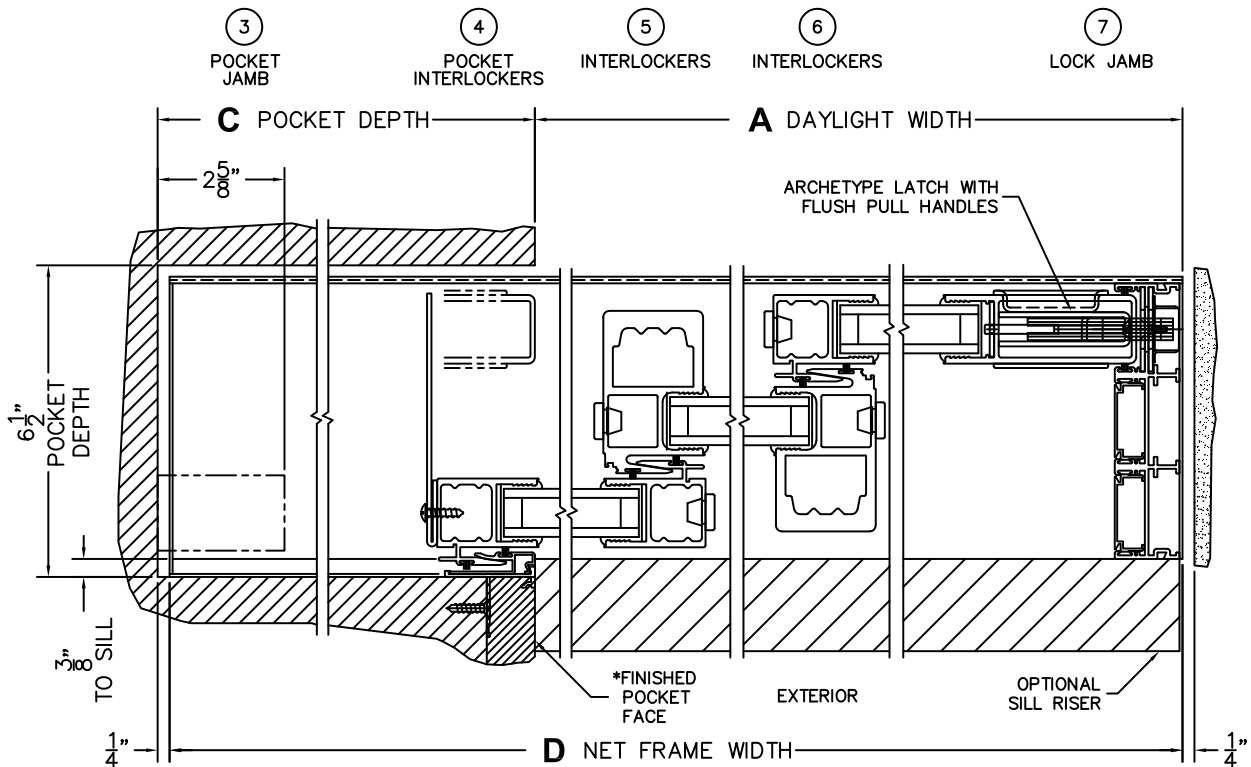

FLEETWOOD
WINDOWS & DOORS
FleetwoodUSA.com

NORWOOD 3070EX M/S
PXXX CUSTOM CONFIGURATION
NO SCREENS

ORDER NO.:

ITEM NO.:

REQUIRED DEALER INFO.

A(DAYLIGHT WIDTH)

B(NET FRAME HEIGHT)

SILL PAN HEIGHT(INTERIOR LEG)
(1-3/4", 2", 2-1/2")

CALCULATED VALUES (FLEETWOOD SUPPLIED)

C(POCKET WIDTH)

D(NET FRAME WIDTH)

NOTES:

SCALE: 1/4

*CAUTION: WHEN CONSTRUCTING POCKET NOTE THAT DAYLIGHT WIDTH DOES NOT INCLUDE 1" SET BACK FOR POST INTERLOCKER.