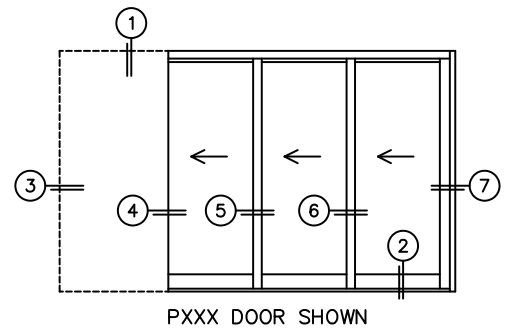

CALCULATED VALUES (FLEETWOOD SUPPLIED)

C(POCKET WIDTH)

D(NET FRAME WIDTH)

NOTES:

SCALE: 1/4

*CAUTION: WHEN CONSTRUCTING POCKET NOTE THAT DAYLIGHT WIDTH DOES NOT INCLUDE 1" SET BACK FOR POST INTERLOCKER.