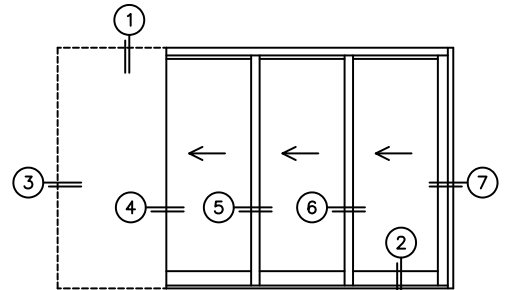

CALCULATED VALUES (FLEETWOOD SUPPLIED)

C(POCKET WIDTH)

D(NET FRAME WIDTH)

NOTES:

(USE RULER TO SCALE DIMENSIONS IN INCHES)

SCALE: 1/4

PXXX DOOR SHOWN

- ③
POCKET
JAMB
- ④
POCKET
INTERLOCKERS
- ⑤
INTERLOCKERS
- ⑥
INTERLOCKERS
- ⑦
LOCK JAMB

*CAUTION: WHEN CONSTRUCTING POCKET NOTE THAT DAYLIGHT WIDTH DOES NOT INCLUDE 1" SET BACK FOR POST INTERLOCKER.