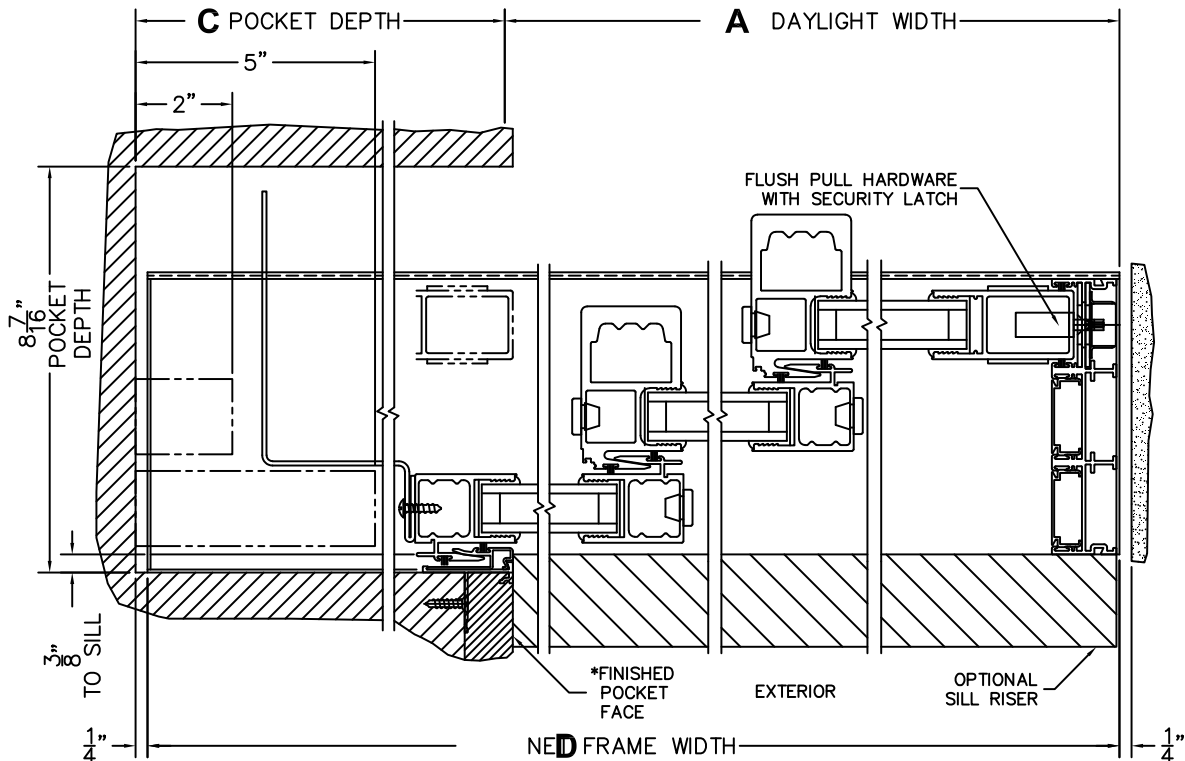

CALCULATED VALUES (FLEETWOOD SUPPLIED)

C(POCKET WIDTH)

D(NET FRAME WIDTH)

NOTES:

(USE RULER TO SCALE DIMENSIONS IN INCHES)

SCALE: 1/4

PXXX DOOR SHOWN

- ③
POCKET
JAMB
- ④
POCKET
INTERLOCKERS
- ⑤
INTERLOCKERS
- ⑥
INTERLOCKERS
- ⑦
LOCK JAMB

*CAUTION: WHEN CONSTRUCTING POCKET NOTE THAT DAYLIGHT WIDTH DOES NOT INCLUDE 1" SET BACK FOR POST INTERLOCKER.