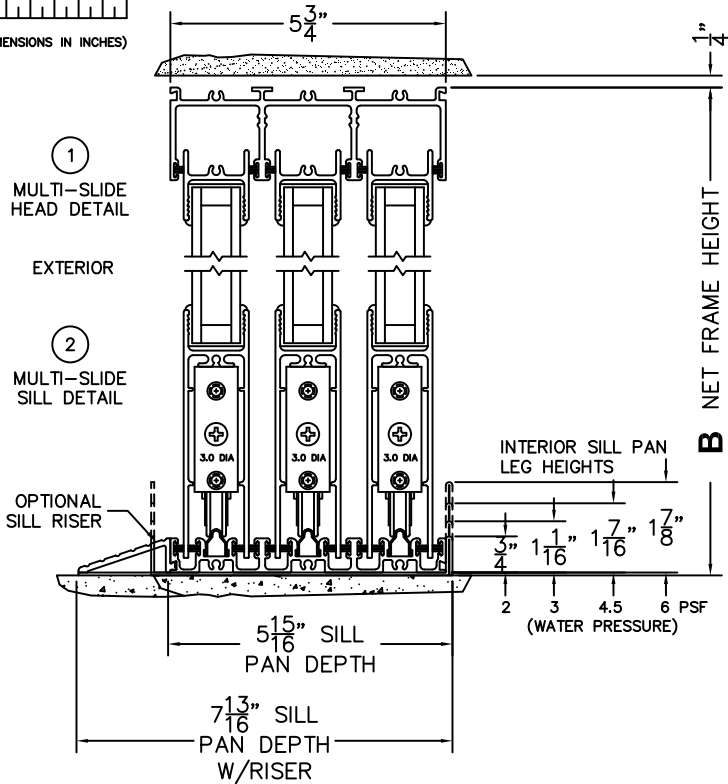

CALCULATED VALUES (FLEETWOOD SUPPLIED)

C(POCKET WIDTH)

D(NET FRAME WIDTH)

NOTES:

(USE RULER TO SCALE DIMENSIONS IN INCHES)

SCALE: 1/4

PXXX DOOR SHOWN

- ③
POCKET
JAMB
- ④
POCKET
INTERLOCKERS
- ⑤
INTERLOCKERS
- ⑥
INTERLOCKERS
- ⑦
LOCK JAMB

*CAUTION: WHEN CONSTRUCTING POCKET NOTE THAT DAYLIGHT WIDTH DOES NOT INCLUDE 1" SET BACK FOR POST INTERLOCKER.