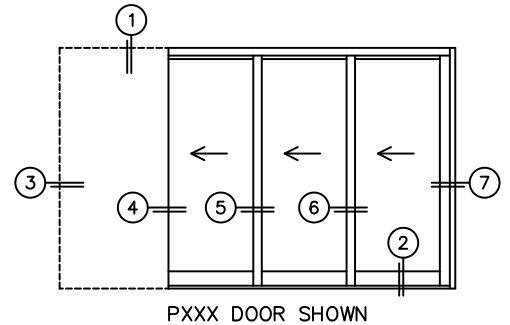

CALCULATED VALUES (FLEETWOOD SUPPLIED)

C(POCKET WIDTH)

D(NET FRAME WIDTH)

NOTES:

(USE RULER TO SCALE DIMENSIONS IN INCHES)

SCALE: 1/4"

*CAUTION: WHEN CONSTRUCTING POCKET NOTE THAT DAYLIGHT WIDTH DOES NOT INCLUDE 1" SET BACKFOR POST INTERLOCKER.