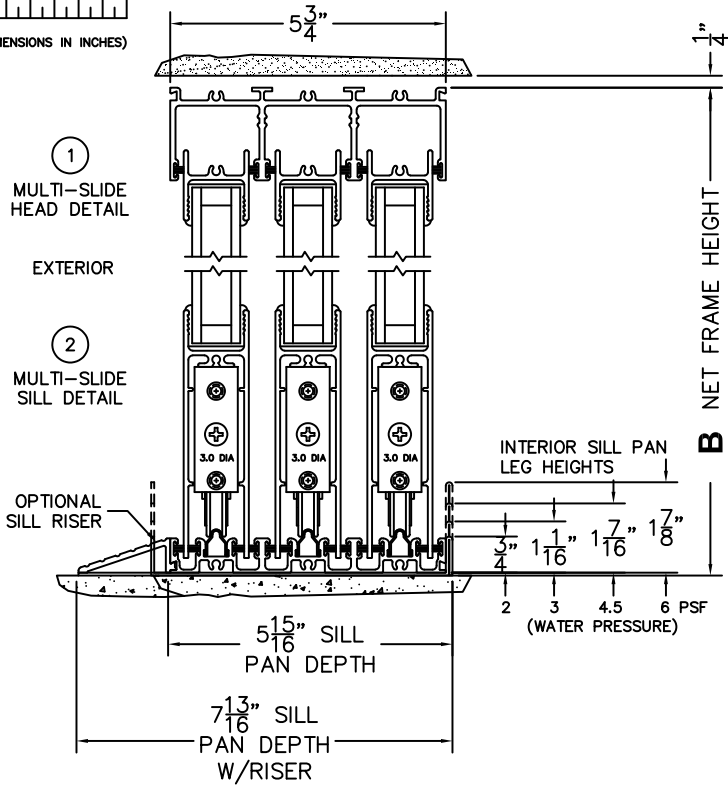

CALCULATED VALUES (FLEETWOOD SUPPLIED)

C(POCKET WIDTH)

D(NET FRAME WIDTH)

NOTES:

(USE RULER TO SCALE DIMENSIONS IN INCHES)

SCALE: 1/4"

*CAUTION: WHEN CONSTRUCTING POCKET NOTE THAT DAYLIGHT WIDTH DOES NOT INCLUDE 1" SET BACKFOR POST INTERLOCKER.