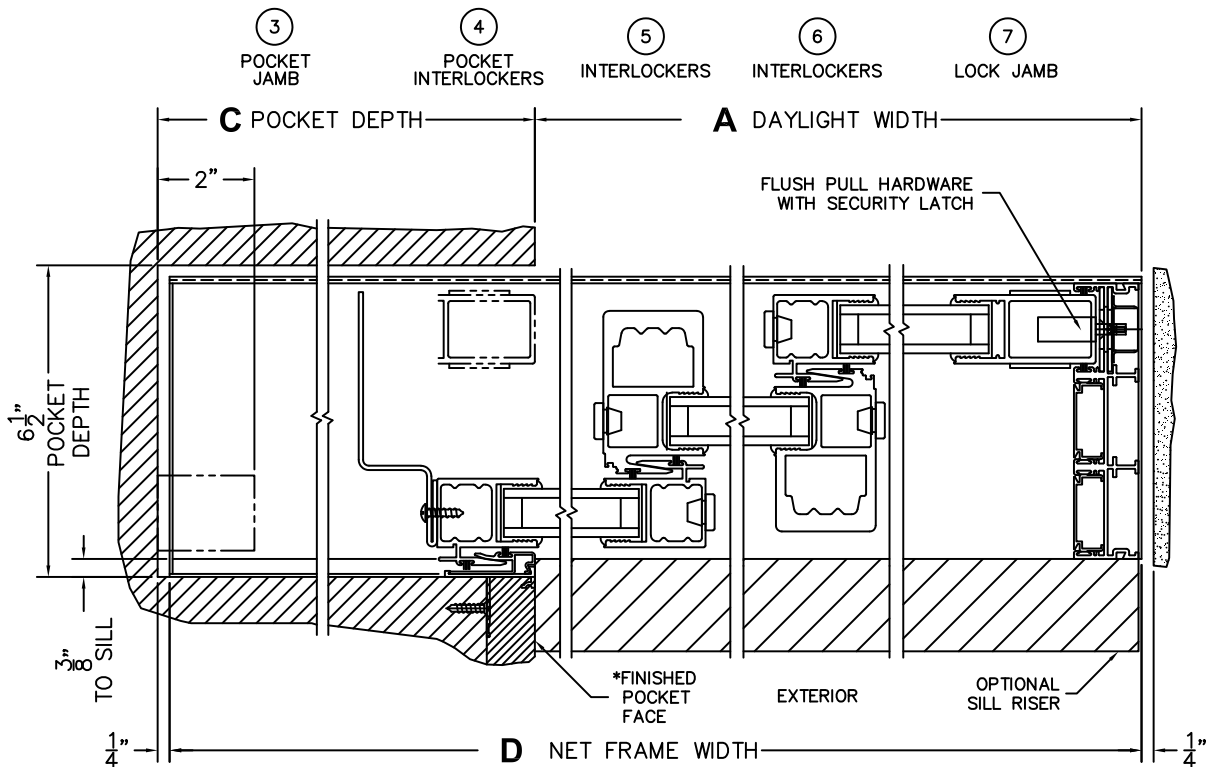

CALCULATED VALUES (FLEETWOOD SUPPLIED)

C(POCKET WIDTH)

D(NET FRAME WIDTH)

NOTES:

(USE RULER TO SCALE DIMENSIONS IN INCHES)

SCALE: 1/4"

*CAUTION: WHEN CONSTRUCTING POCKET NOTE THAT DAYLIGHT WIDTH DOES NOT INCLUDE 1" SET BACKFOR POST INTERLOCKER.