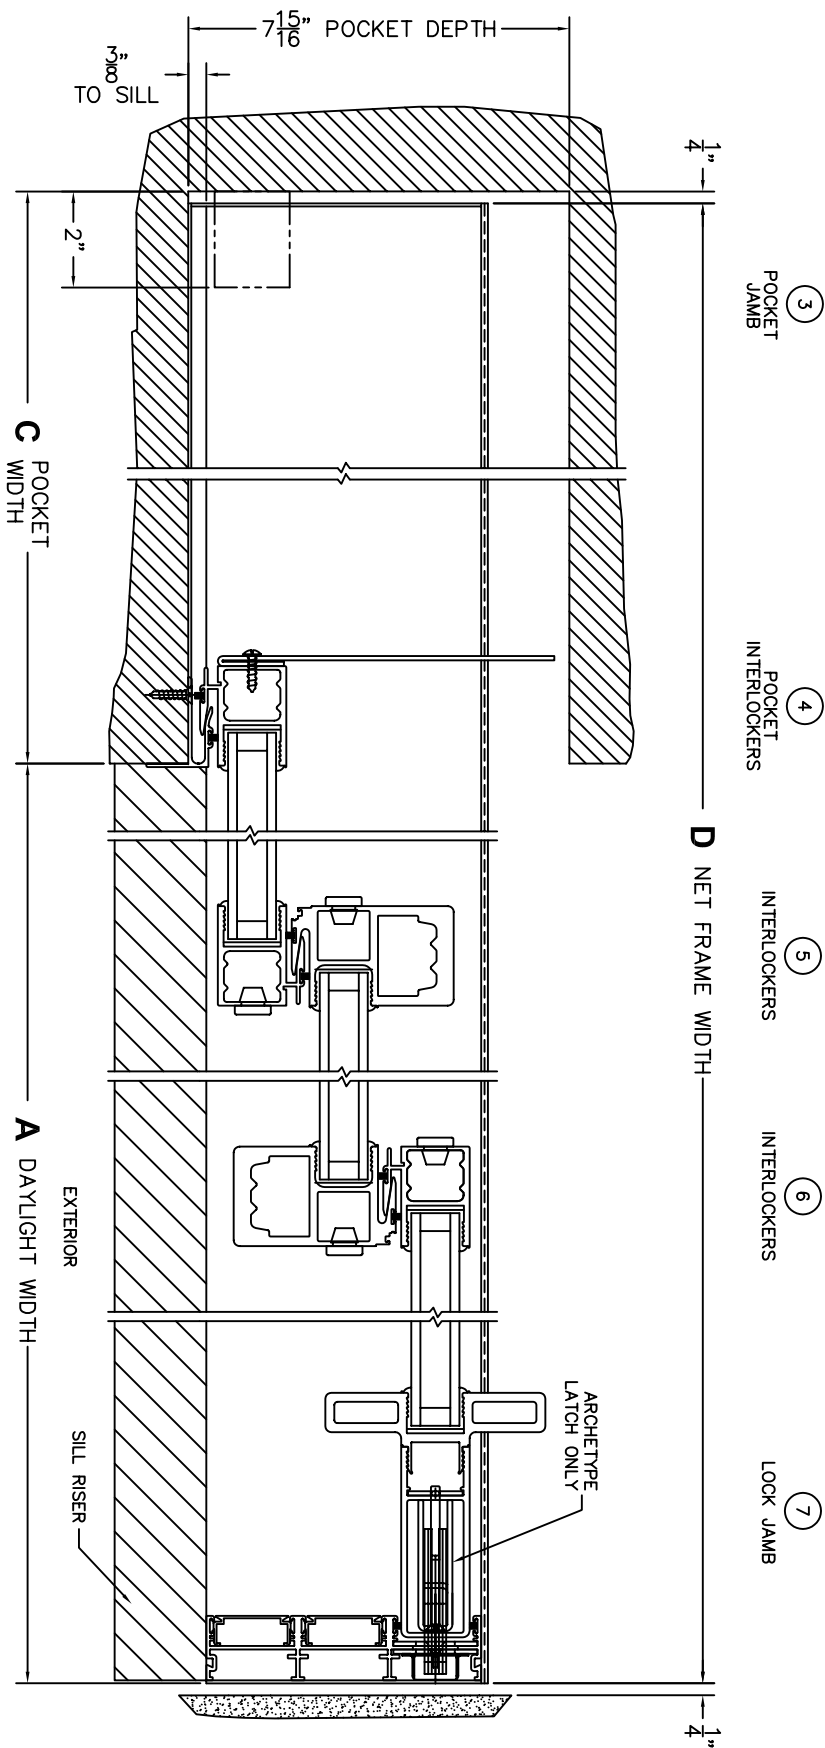

FLEETWOOD
WINDOWS & DOORS
FleetwoodUSA.com

NORWOOD 3070EX M/S
PXXX CUSTOM CONFIGURATION
NO SCREENS

ORDER NO.:

ITEM NO.:

SCALE: 1/4

REQUIRED DEALER INFO.

A(DAYLIGHT WIDTH)

B(NET FRAME HEIGHT)

SILL PAN HEIGHT(INTERIOR LEG)
(3/4", 1-1/16", 1-7/16" OR 1-7/8")

CALCULATED VALUES (FLEETWOOD SUPPLIED)

C(POCKET WIDTH)

D(NET FRAME WIDTH)

NOTES:

FLEETWOOD
WINDOWS & DOORS
FleetwoodUSA.com

NORWOOD 3070EX M/S
PXXX CUSTOM CONFIGURATION
NO SCREENS

ORDER NO.:
ITEM NO.:

SCALE: 1/4

FLEETWOOD
 WINDOWS & DOORS
 FleetwoodUSA.com

NORWOOD 3070EX M/S
 PXXX CUSTOM CONFIGURATION
 NO SCREENS

ORDER NO.:

ITEM NO.:

SCALE: 1/4

POCKET VIEW: PANELS IN OPEN POSITION