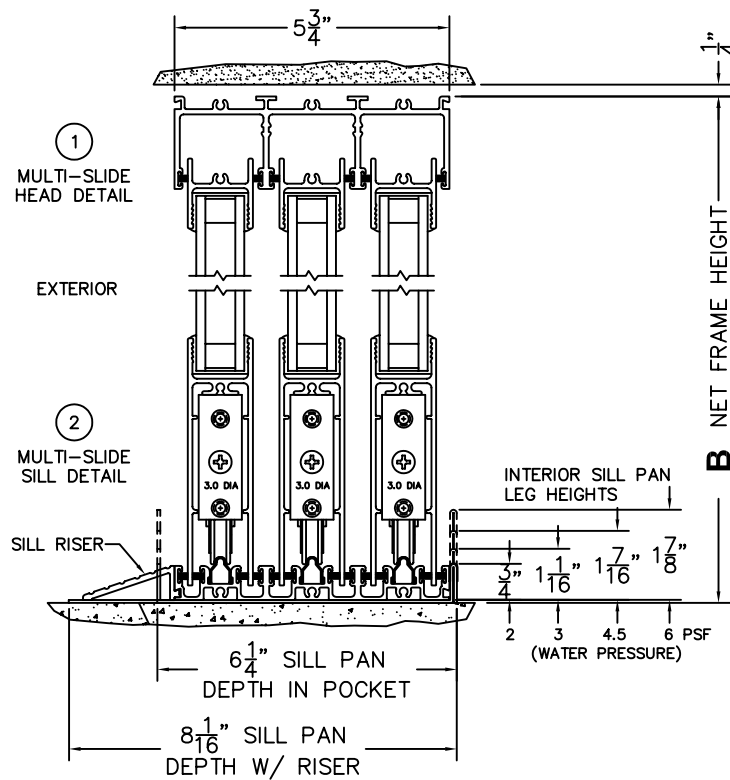

SILL PAN HEIGHT(INTERIOR LEG)
(3/4", 1-1/16", 1-7/16" OR 1-7/8")

CALCULATED VALUES (FLEETWOOD SUPPLIED)

C(POCKET WIDTH)

D(NET FRAME WIDTH)

NOTES:

FLEETWOOD
WINDOWS & DOORS
FleetwoodUSA.com

NORWOOD 3070EX M/S
PXXX CUSTOM CONFIGURATION
NO SCREENS