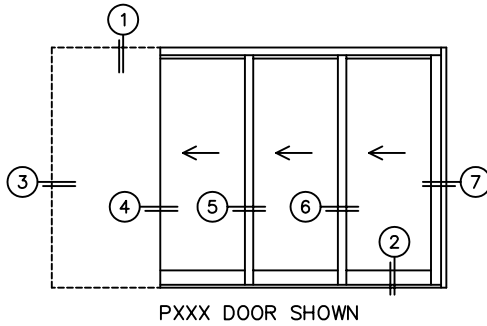

SILL PAN HEIGHT(INTERIOR LEG)
(3/4", 1-1/16", 1-7/16" OR 1-7/8")

CALCULATED VALUES (FLEETWOOD SUPPLIED)

C(POCKET WIDTH)

D(NET FRAME WIDTH)

NOTES:

FLEETWOOD
WINDOWS & DOORS
FleetwoodUSA.com

NORWOOD 3070EX M/S
PXXX CUSTOM CONFIGURATION
NO SCREENS