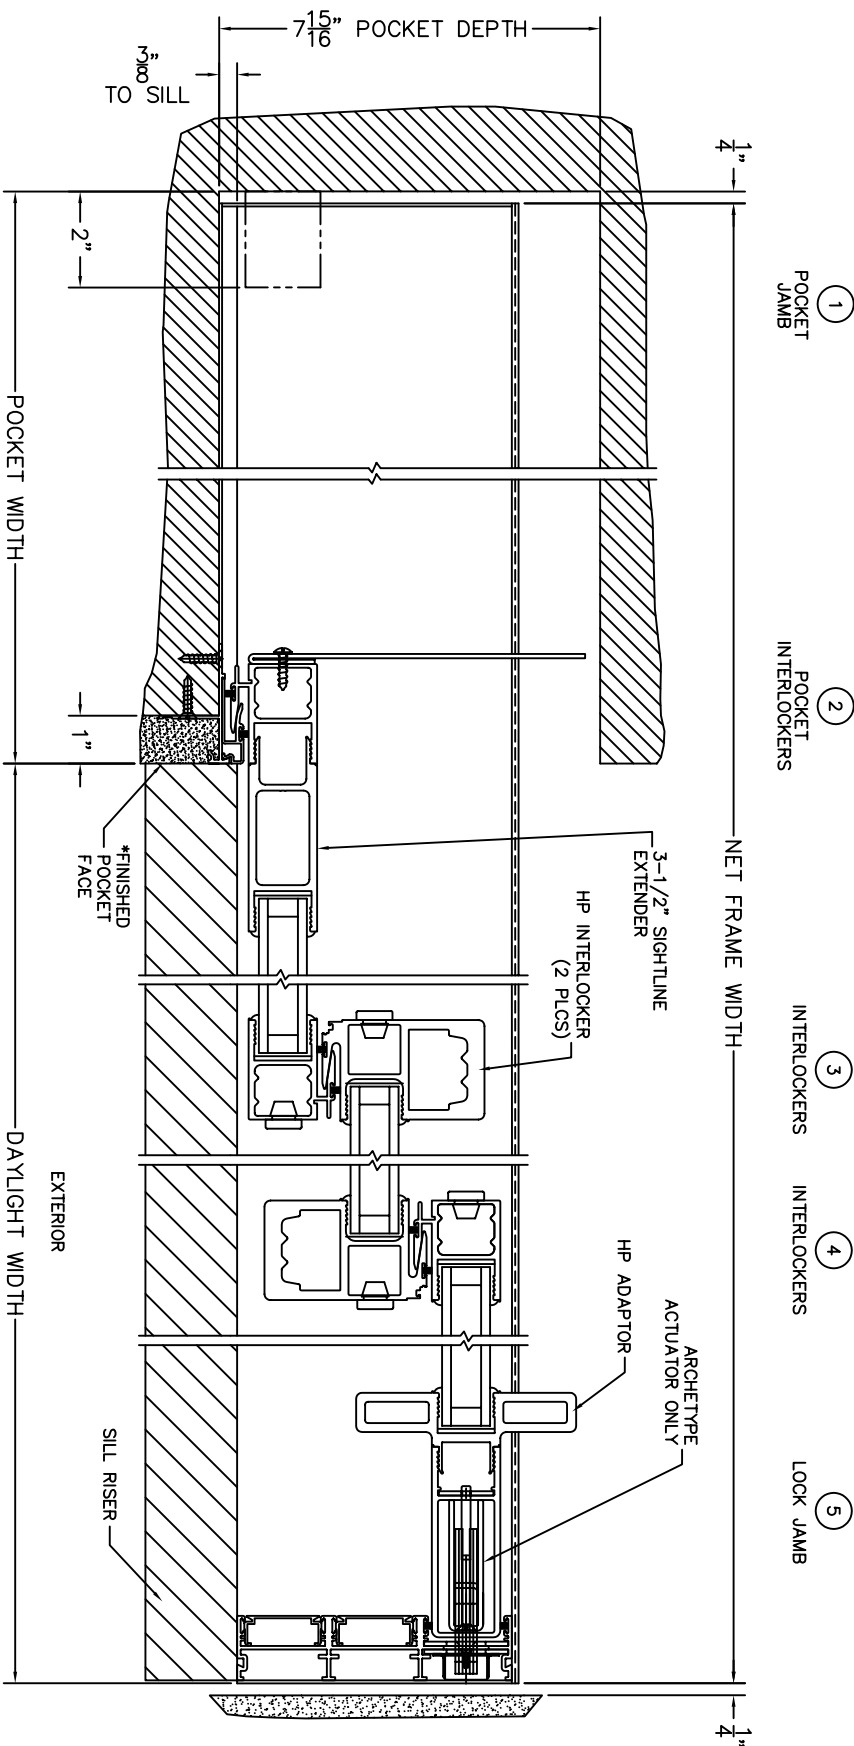

FLEETWOOD
WINDOWS & DOORS
FleetwoodUSA.com

NORWOOD 3070EX M/S
PXXX CUSTOM CONFIGURATION
NO SCREENS

ORDER NO.:

ITEM NO.:

SCALE: 1/4

*CAUTION: WHEN CONSTRUCTING POCKET NOTE THAT DAYLIGHT WIDTH DOES NOT INCLUDE 1" SET BACK FOR POST INTERLOCKER.