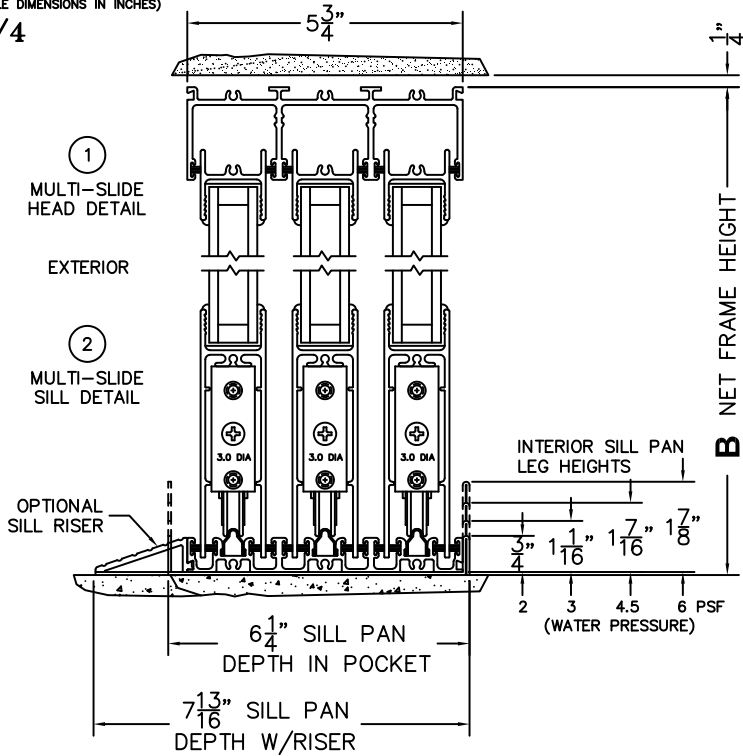

CALCULATED VALUES (FLEETWOOD SUPPLIED)

C(POCKET WIDTH)

D(NET FRAME WIDTH)

NOTES:

(USE RULER TO SCALE DIMENSIONS IN INCHES)

SCALE: 1/4

*CAUTION: WHEN CONSTRUCTING POCKET NOTE THAT DAYLIGHT WIDTH DOES NOT INCLUDE 1" SET BACK FOR POST INTERLOCKER.