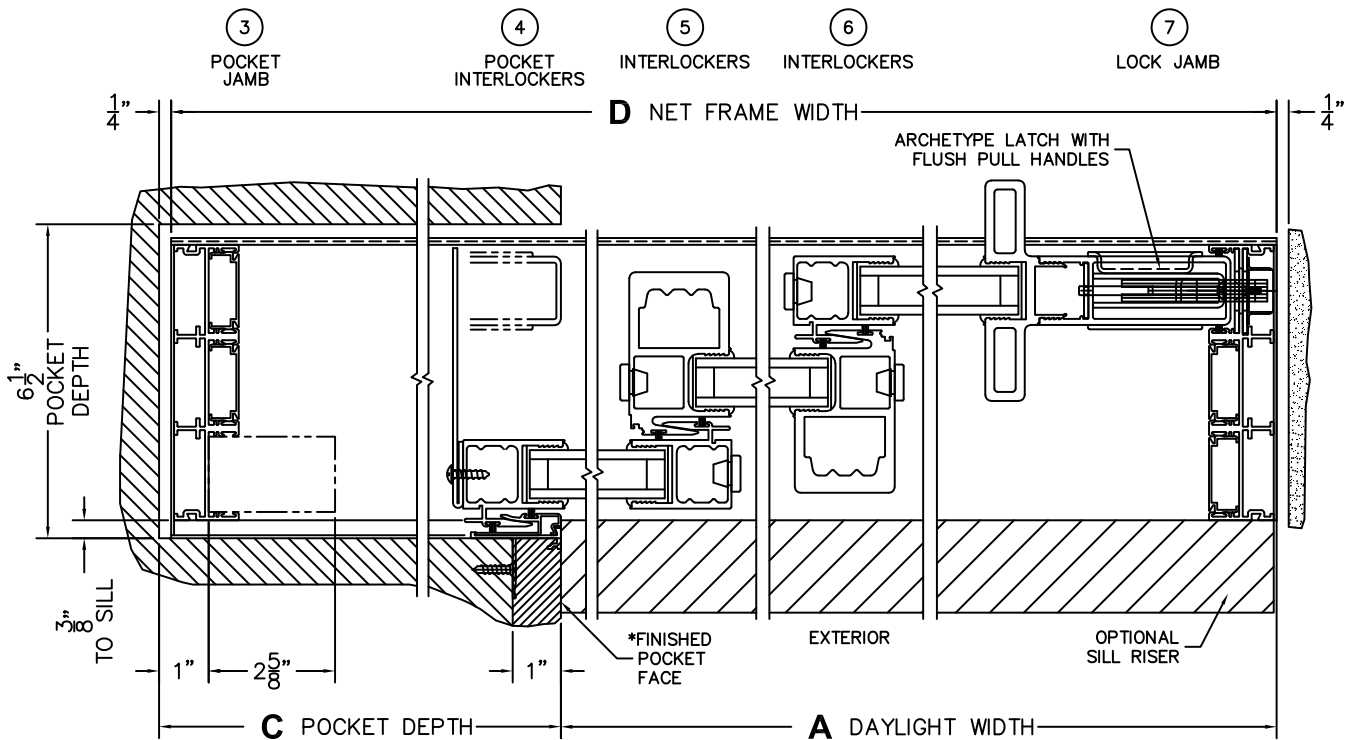

CALCULATED VALUES (FLEETWOOD SUPPLIED)

C(POCKET WIDTH)

D(NET FRAME WIDTH)

NOTES:

(USE RULER TO SCALE DIMENSIONS IN INCHES)

SCALE: 1/4

*CAUTION: WHEN CONSTRUCTING POCKET NOTE THAT DAYLIGHT WIDTH DOES NOT INCLUDE 1" SET BACK FOR POST INTERLOCKER.