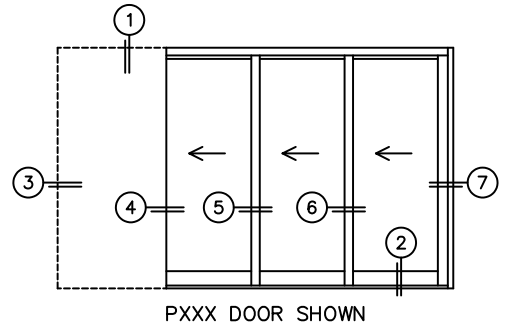

FLEETWOOD
WINDOWS & DOORS
FleetwoodUSA.com

NORWOOD 3070EX M/S
PXXX CUSTOM CONFIGURATION
NO SCREENS

ORDER NO.:

ITEM NO.:

REQUIRED DEALER INFO.

A(DAYLIGHT WIDTH)

B(NET FRAME HEIGHT)

SILL PAN HEIGHT(INTERIOR LEG)
(1-3/4", 2", 2-1/2")

CALCULATED VALUES (FLEETWOOD SUPPLIED)

C(POCKET WIDTH)

D(NET FRAME WIDTH)

NOTES:

(USE RULER TO SCALE DIMENSIONS IN INCHES)

SCALE: 1/4

*CAUTION: WHEN CONSTRUCTING POCKET NOTE THAT DAYLIGHT WIDTH DOES NOT INCLUDE 1" SET BACK FOR POST INTERLOCKER.