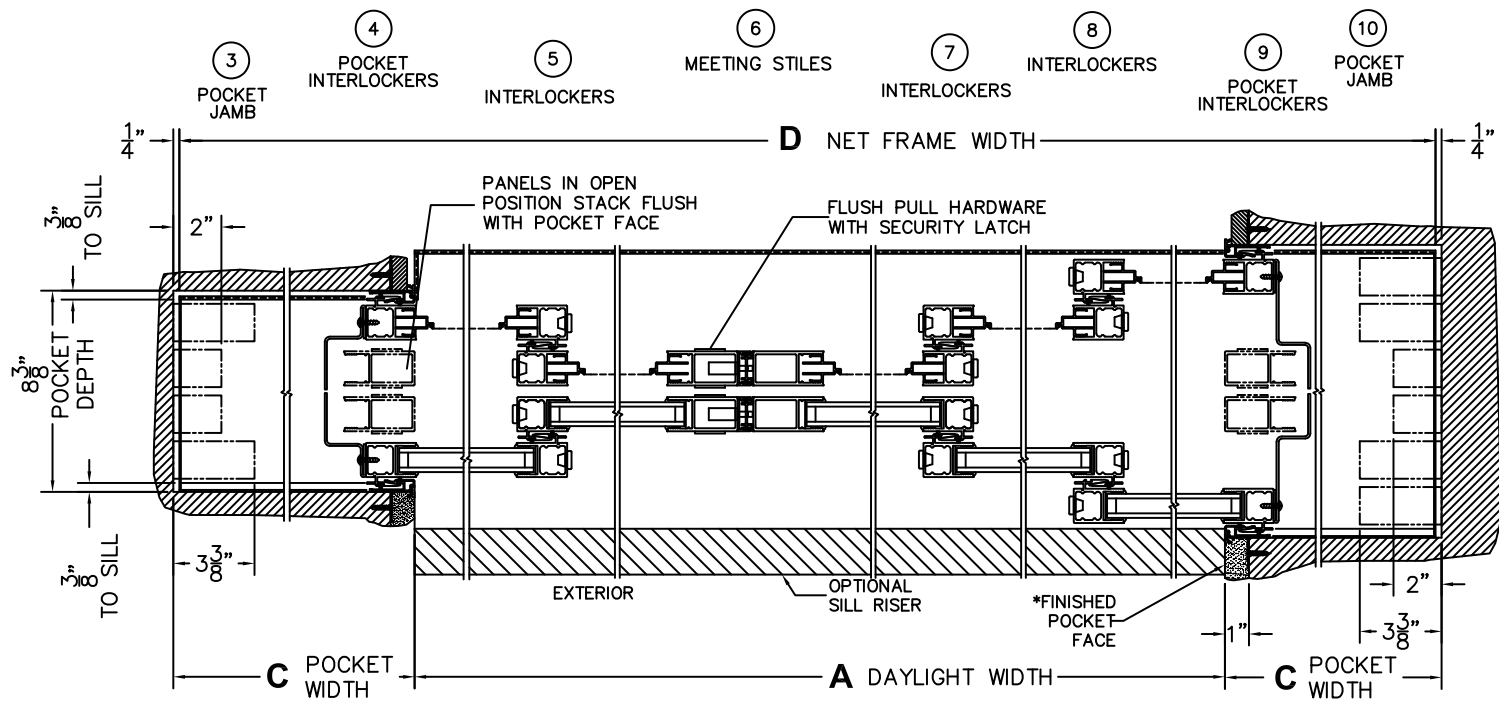

CALCULATED VALUES (FLEETWOOD SUPPLIED)

C(POCKET WIDTH)

D(NET FRAME WIDTH)

NOTES:

(USE RULER TO SCALE DIMENSIONS IN INCHES)

SCALE: 1/4

PXXIXXP DOOR SHOWN

(USE RULER TO SCALE DIMENSIONS IN INCHES)

SCALE: 1/8

*CAUTION: WHEN CONSTRUCTING POCKET NOTE THAT DAYLIGHT WIDTH DOES NOT INCLUDE 1" SET BACK FOR POST INTERLOCKER.