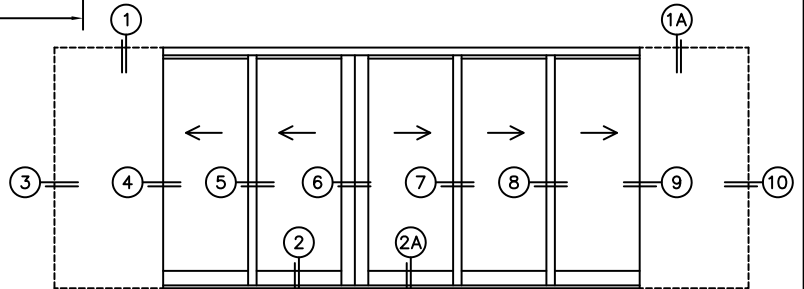

CALCULATED VALUES (FLEETWOOD SUPPLIED)

C(POCKET WIDTH)

D(NET FRAME WIDTH)

NOTES:

(USE RULER TO SCALE DIMENSIONS IN INCHES)

SCALE: 1/4

PXXIXXP DOOR SHOWN

(USE RULER TO SCALE DIMENSIONS IN INCHES)

SCALE: 1/8

*CAUTION: WHEN CONSTRUCTING POCKET NOTE THAT DAYLIGHT WIDTH DOES NOT INCLUDE 1" SET BACK FOR POST INTERLOCKER.