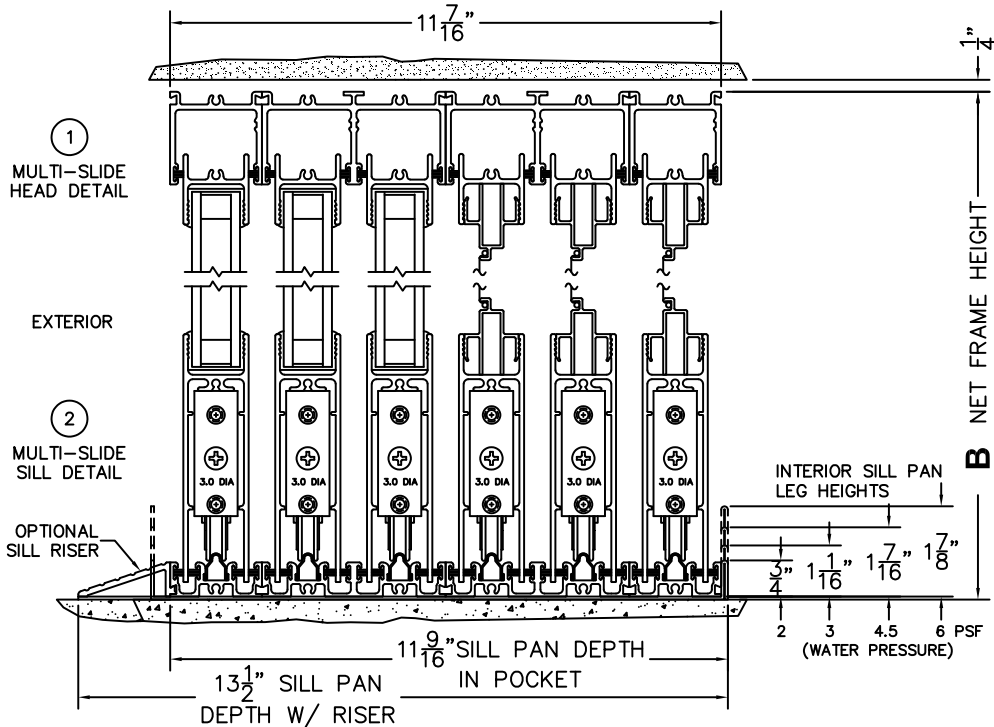

CALCULATED VALUES (FLEETWOOD SUPPLIED)

C(POCKET WIDTH)

D(NET FRAME WIDTH)

NOTES:

(USE RULER TO SCALE DIMENSIONS IN INCHES)

SCALE: 1/4

PXXIXXP DOOR SHOWN

(USE RULER TO SCALE DIMENSIONS IN INCHES)

SCALE: 1/8

*CAUTION: WHEN CONSTRUCTING POCKET NOTE THAT DAYLIGHT WIDTH DOES NOT INCLUDE 1" SET BACK FOR POST INTERLOCKER.