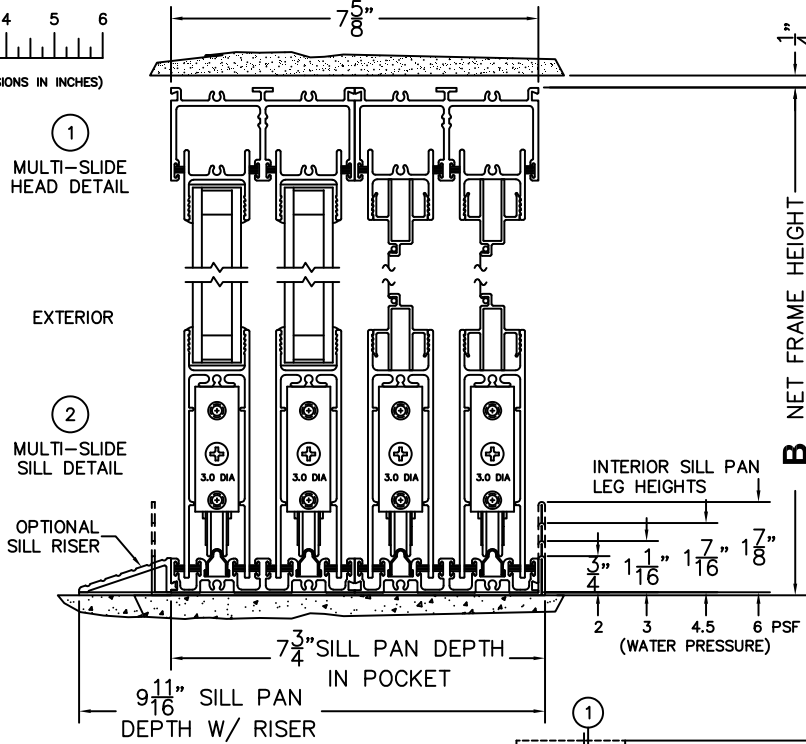

CALCULATED VALUES (FLEETWOOD SUPPLIED)

C(POCKET WIDTH)

D(NET FRAME WIDTH)

NOTES:

(USE RULER TO SCALE DIMENSIONS IN INCHES)

SCALE: 1/4

PXXIXXP DOOR SHOWN

(USE RULER TO SCALE DIMENSIONS IN INCHES)

SCALE: 1/8

*CAUTION: WHEN CONSTRUCTING POCKET NOTE THAT DAYLIGHT WIDTH DOES NOT INCLUDE 1" SET BACK FOR POST INTERLOCKER.