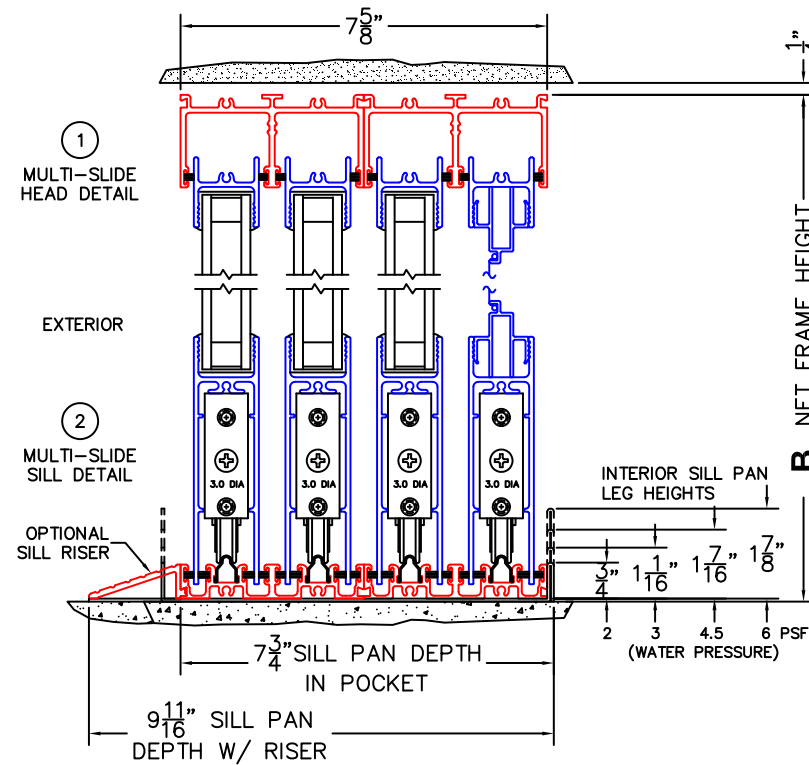

SILL PAN HEIGHT(INTEIOR LEG)
(3/4", 1-1/16", 1-7/16" OR 1-7/8")

CALCULATED VALUES (FLEETWOOD SUPPLIED)

C(POCKET WIDTH)

D(NET FRAME WIDTH)

NOTES:

(USE RULER TO SCALE DIMENSIONS IN INCHES)

SCALE: 1/4

PXXXIXXP DOOR SHOWN

NORWOOD 3070EX M/S
PXXXIXXP STANDARD CONFIGURATION
WITH SCREENS

ORDER NO.:

ITEM NO.:

(USE RULER TO SCALE DIMENSIONS IN INCHES)

SCALE: 1/4

*CAUTION: WHEN CONSTRUCTING POCKET NOTE THAT DAYLIGHT WIDTH DOES NOT INCLUDE 1" SET BACK FOR POST INTERLOCKER.