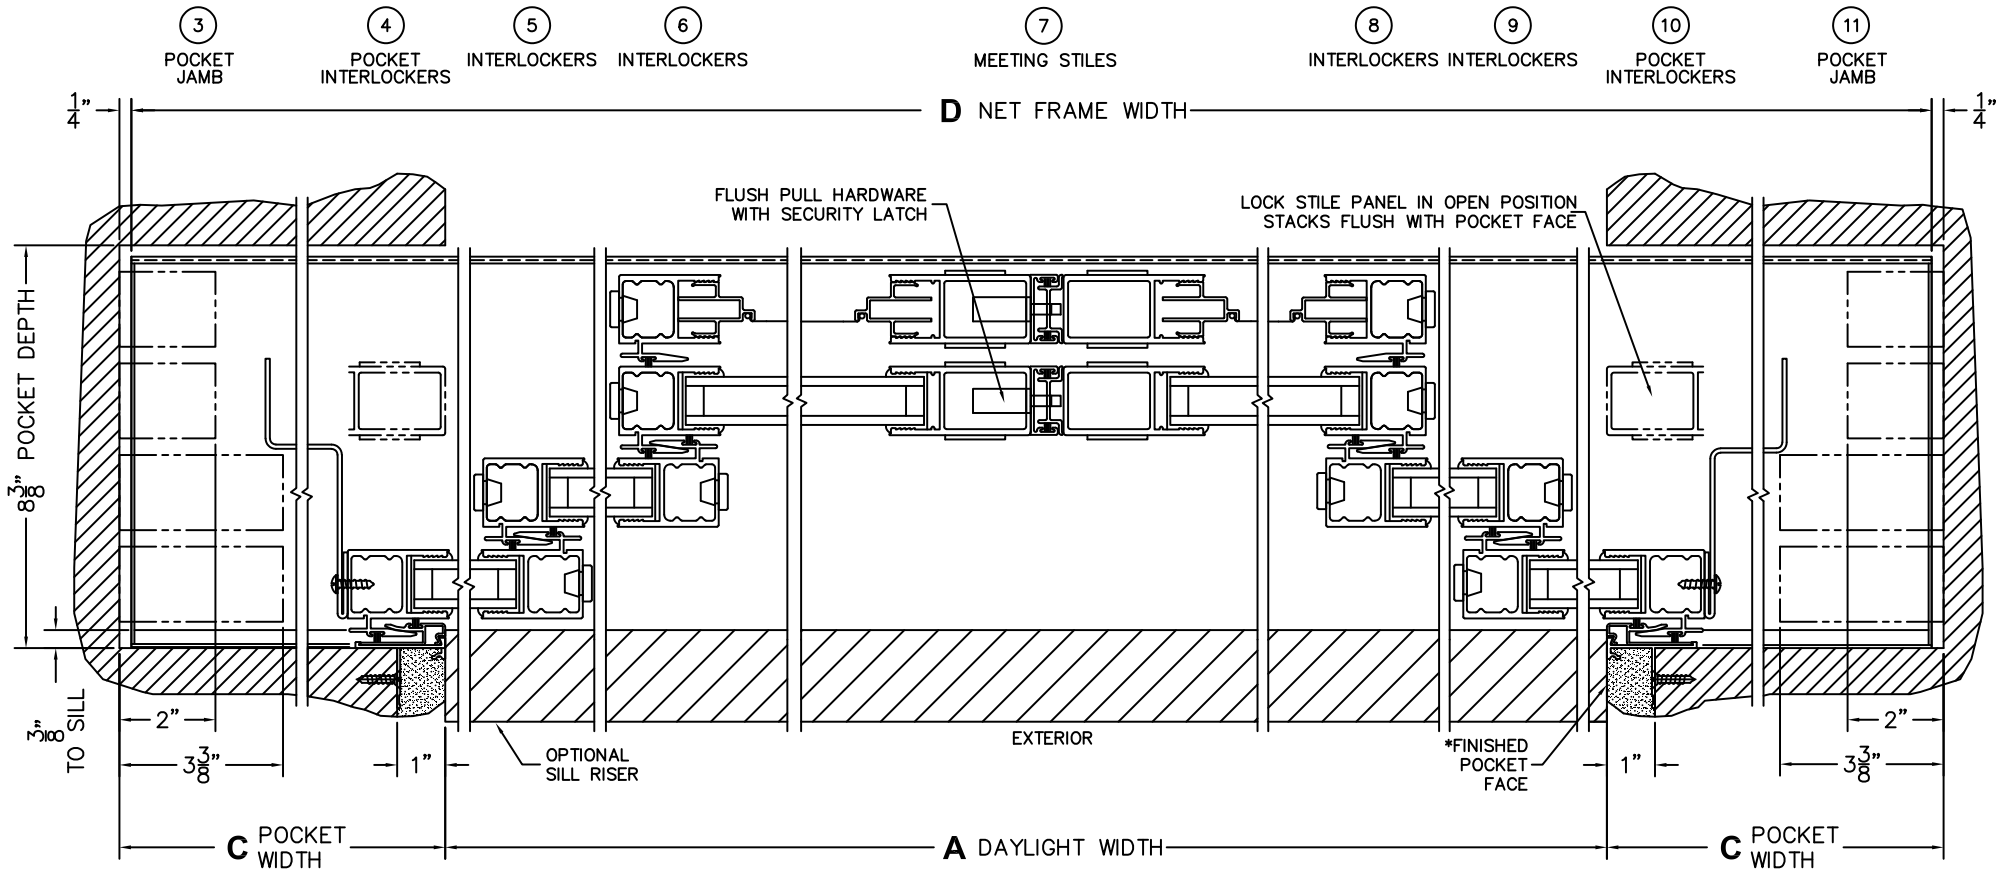

SILL PAN HEIGHT(INTEIOR LEG)
(3/4", 1-1/16", 1-7/16" OR 1-7/8")

CALCULATED VALUES (FLEETWOOD SUPPLIED)

C(POCKET WIDTH)

D(NET FRAME WIDTH)

NOTES:

(USE RULER TO SCALE DIMENSIONS IN INCHES)

SCALE: 1/4

PXXXIXXP DOOR SHOWN

NORWOOD 3070EX M/S
PXXXIXXP STANDARD CONFIGURATION
WITH SCREENS

ORDER NO.:

ITEM NO.:

(USE RULER TO SCALE DIMENSIONS IN INCHES)

SCALE: 1/4

*CAUTION: WHEN CONSTRUCTING POCKET NOTE THAT DAYLIGHT WIDTH DOES NOT INCLUDE 1" SET BACK FOR POST INTERLOCKER.