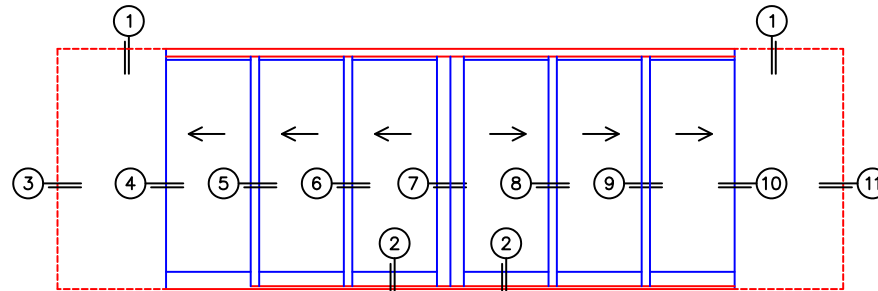

SILL PAN HEIGHT(INTEIOR LEG)
(3/4", 1-1/16", 1-7/16" OR 1-7/8")

CALCULATED VALUES (FLEETWOOD SUPPLIED)

C(POCKET WIDTH)

D(NET FRAME WIDTH)

NOTES:

(USE RULER TO SCALE DIMENSIONS IN INCHES)

SCALE: 1/4

PXXXIXXP DOOR SHOWN

NORWOOD 3070EX M/S
PXXXIXXP STANDARD CONFIGURATION
WITH SCREENS

ORDER NO.:

ITEM NO.:

(USE RULER TO SCALE DIMENSIONS IN INCHES)

SCALE: 1/4

*CAUTION: WHEN CONSTRUCTING POCKET NOTE THAT DAYLIGHT WIDTH DOES NOT INCLUDE 1" SET BACK FOR POST INTERLOCKER.