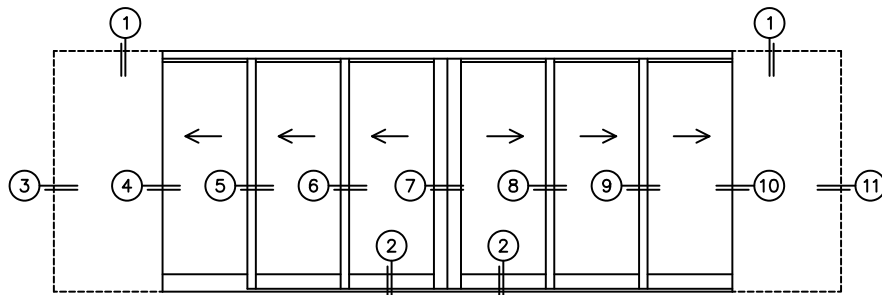

A(DAYLIGHT WIDTH)

B(NET FRAME HEIGHT)

SILL PAN HEIGHT (INTERIOR LEG)
(3/4", 1-1/16", 1-7/16" OR 1-7/8")

CALCULATED VALUES (FLEETWOOD SUPPLIED)

C(POCKET WIDTH)

D(NET FRAME WIDTH)

NOTES:

(USE RULER TO SCALE DIMENSIONS IN INCHES)

SCALE: 1/4

PXXXIXXP DOOR SHOWN

NOTE: THIS DRAWING AND THE ACCOMPANYING "OPTIONS AND UPGRADES" ARE FOR CONCEPT ONLY! AT THE TIME OF ORDER WE WILL CUSTOMIZE THE DRAWINGS TO FIT THE FINAL CONFIGURATION. SEE DRAWINGS 3070-07 THRU 3070-08 FOR ADDITIONAL INFORMATION.