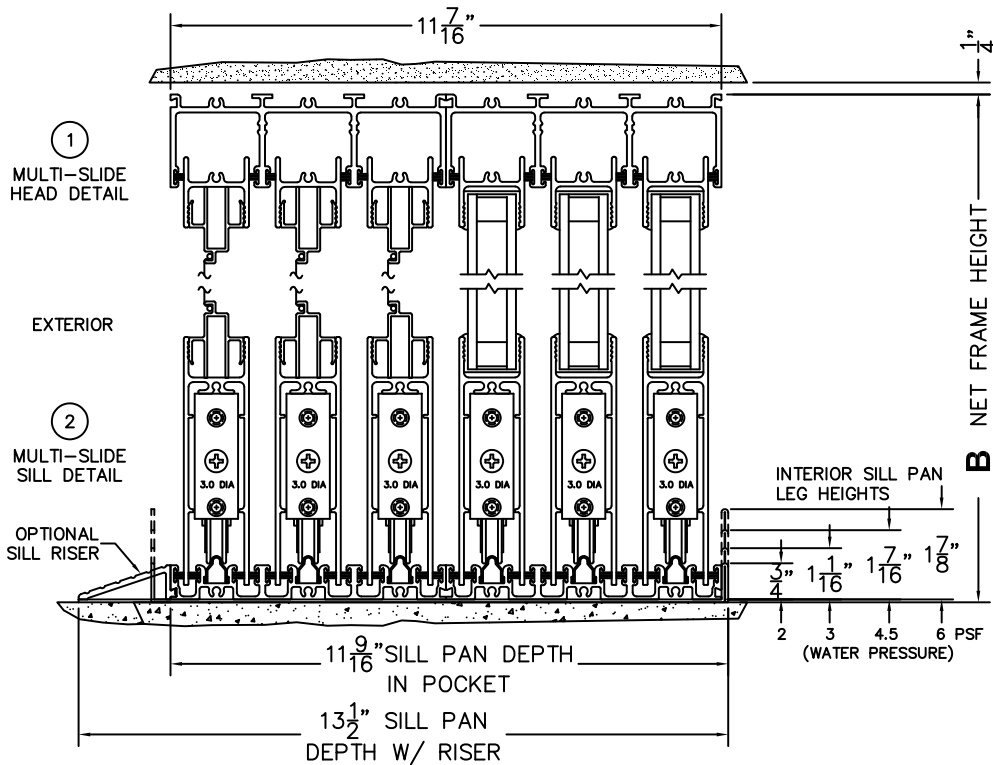

NOTE: THIS DRAWING AND THE ACCOMPANYING "OPTIONS AND UPGRADES" ARE FOR CONCEPT ONLY! AT THE TIME OF ORDER WE WILL CUSTOMIZE THE DRAWINGS TO FIT THE FINAL CONFIGURATION. SEE DRAWINGS 3070-07 THRU 3070-08 FOR ADDITIONAL INFORMATION.