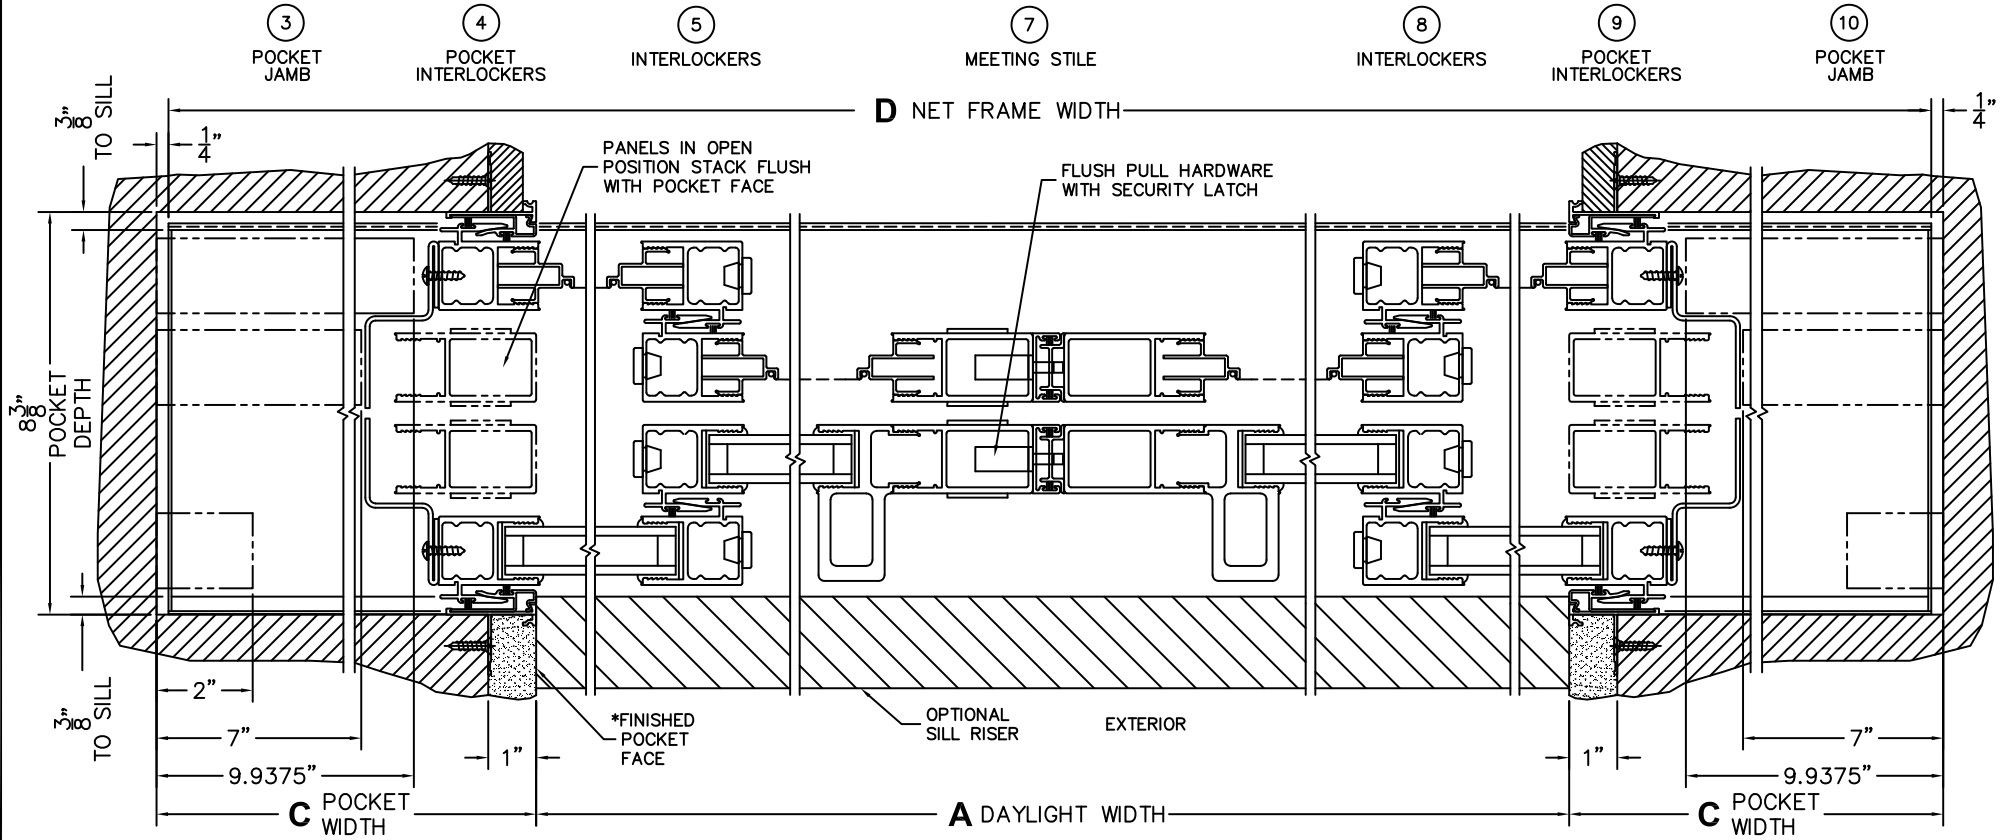

CALCULATED VALUES (FLEETWOOD SUPPLIED)

C(POCKET WIDTH)

D(NET FRAME WIDTH)

NOTES:

(USE RULER TO SCALE DIMENSIONS IN INCHES)

SCALE: 1/4

(USE RULER TO SCALE DIMENSIONS IN INCHES)

SCALE: 1/4

*CAUTION: WHEN CONSTRUCTING POCKET NOTE THAT DAYLIGHT WIDTH DOES NOT INCLUDE 1" SET BACK FOR POST INTERLOCKER.