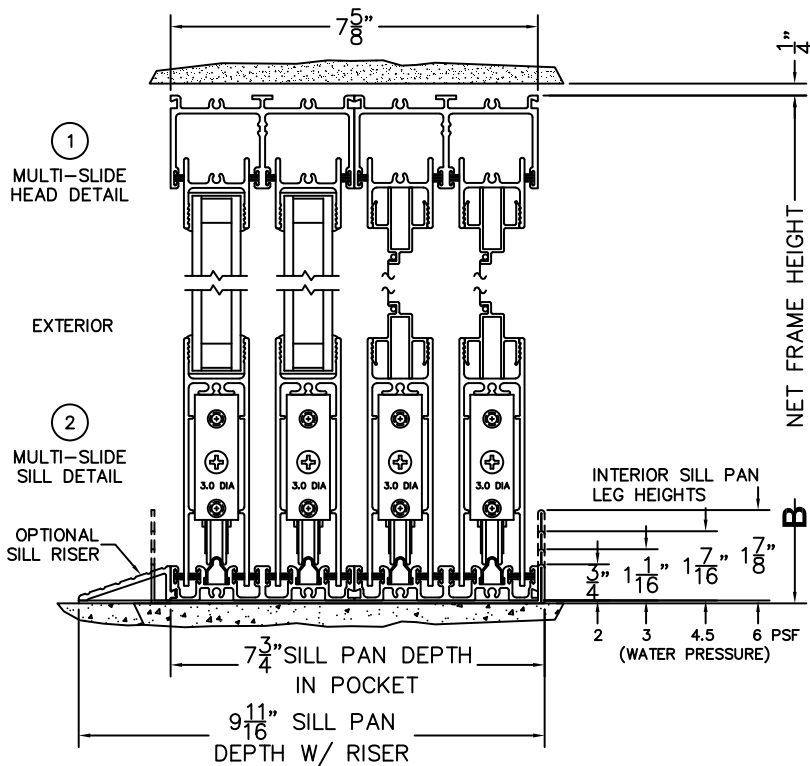

CALCULATED VALUES (FLEETWOOD SUPPLIED)

C(POCKET WIDTH)

D(NET FRAME WIDTH)

NOTES:

(USE RULER TO SCALE DIMENSIONS IN INCHES)

SCALE: 1/4

(USE RULER TO SCALE DIMENSIONS IN INCHES)

SCALE: 1/4

*CAUTION: WHEN CONSTRUCTING POCKET NOTE THAT DAYLIGHT WIDTH DOES NOT INCLUDE 1" SET BACK FOR POST INTERLOCKER.