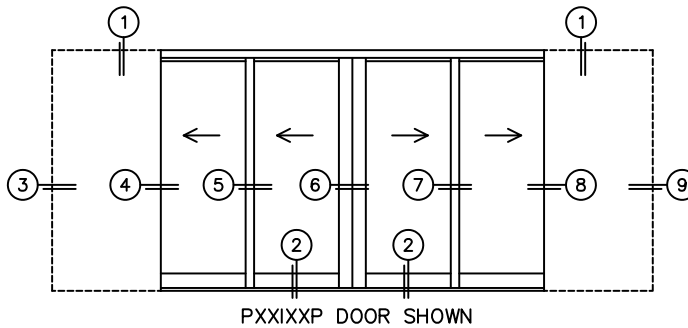

CALCULATED VALUES (FLEETWOOD SUPPLIED)

C(POCKET WIDTH)

D(NET FRAME WIDTH)

NOTES:

(USE RULER TO SCALE DIMENSIONS IN INCHES)

SCALE: 1/4

(USE RULER TO SCALE DIMENSIONS IN INCHES)

SCALE: 1/4

*CAUTION: WHEN CONSTRUCTING POCKET NOTE THAT DAYLIGHT WIDTH DOES NOT INCLUDE 1" SET BACK FOR POST INTERLOCKER.