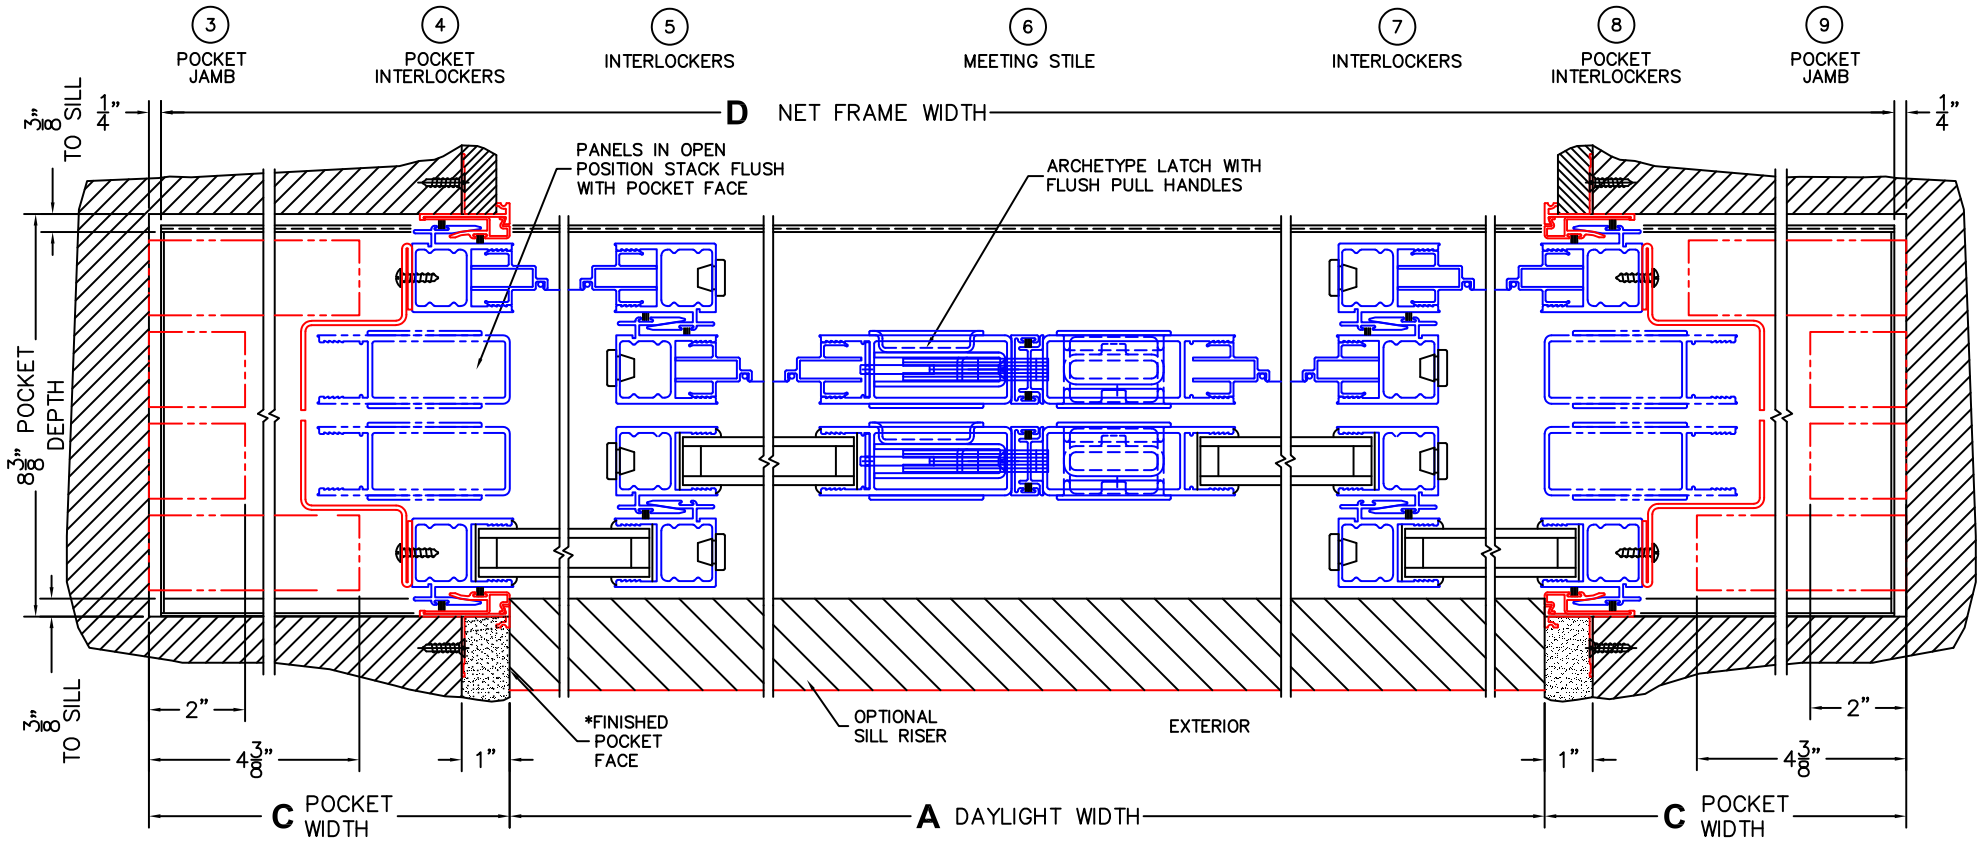

CALCULATED VALUES (FLEETWOOD SUPPLIED)

C(POCKET WIDTH)

D(NET FRAME WIDTH)

NOTES:

(USE RULER TO SCALE DIMENSIONS IN INCHES)

SCALE: 1/4

PXXIXP DOOR SHOWN

(USE RULER TO SCALE DIMENSIONS IN INCHES)

SCALE: 1/4

*CAUTION: WHEN CONSTRUCTING POCKET NOTE THAT DAYLIGHT WIDTH DOES NOT INCLUDE 1" SET BACK FOR POST INTERLOCKER.