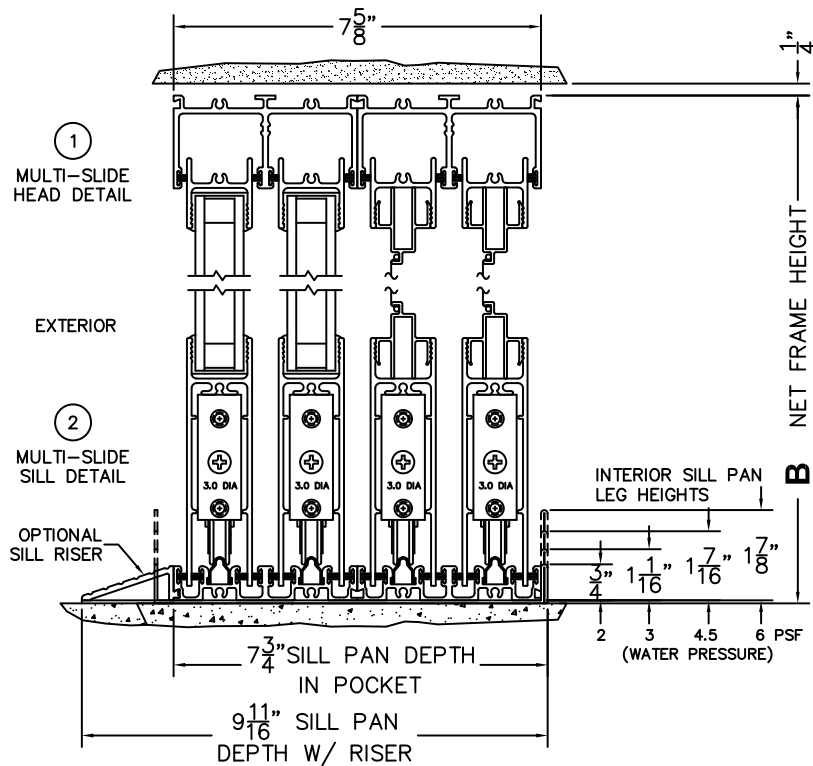

CALCULATED VALUES (FLEETWOOD SUPPLIED)

C(POCKET WIDTH)

D(NET FRAME WIDTH)

NOTES:

(USE RULER TO SCALE DIMENSIONS IN INCHES)

SCALE: 1/4

PXXIXP DOOR SHOWN

(USE RULER TO SCALE DIMENSIONS IN INCHES)

SCALE: 1/4

*CAUTION: WHEN CONSTRUCTING POCKET NOTE THAT DAYLIGHT WIDTH DOES NOT INCLUDE 1" SET BACK FOR POST INTERLOCKER.