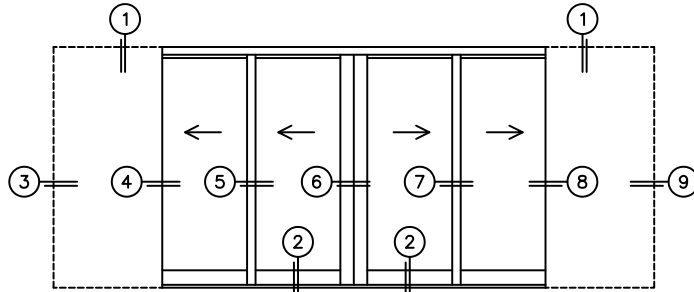

CALCULATED VALUES (FLEETWOOD SUPPLIED)

C(POCKET WIDTH)

D(NET FRAME WIDTH)

NOTES:

(USE RULER TO SCALE DIMENSIONS IN INCHES)

SCALE: 1/4

PXXIXP DOOR SHOWN

(USE RULER TO SCALE DIMENSIONS IN INCHES)

SCALE: 1/4

*CAUTION: WHEN CONSTRUCTING POCKET NOTE THAT DAYLIGHT WIDTH DOES NOT INCLUDE 1" SET BACK FOR POST INTERLOCKER.