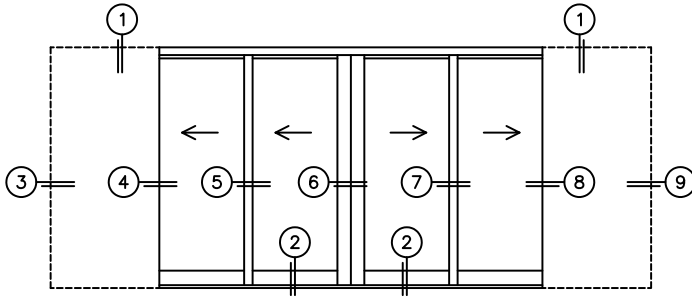

CALCULATED VALUES (FLEETWOOD SUPPLIED)

C(POCKET WIDTH)

D(NET FRAME WIDTH)

NOTES:

(USE RULER TO SCALE DIMENSIONS IN INCHES)

SCALE: 1/4

PXXIXXP DOOR SHOWN

(USE RULER TO SCALE DIMENSIONS IN INCHES)

SCALE: 1/4

*CAUTION: WHEN CONSTRUCTING POCKET NOTE THAT DAYLIGHT WIDTH DOES NOT INCLUDE 1" SET BACK FOR POST INTERLOCKER.