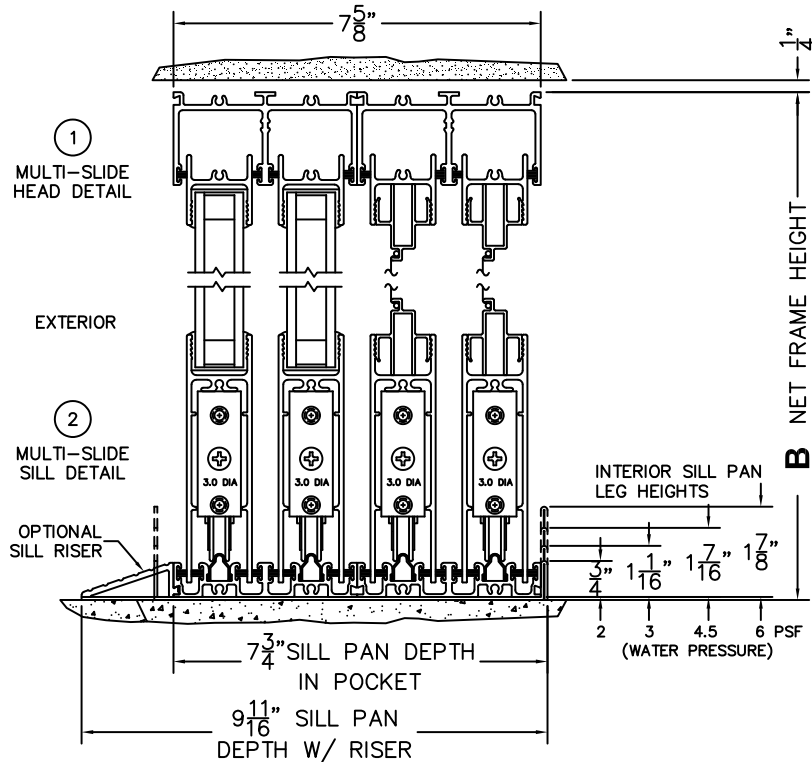

CALCULATED VALUES (FLEETWOOD SUPPLIED)

C(POCKET WIDTH)

D(NET FRAME WIDTH)

NOTES:

(USE RULER TO SCALE DIMENSIONS IN INCHES)

SCALE: 1/4

PXXIXXP DOOR SHOWN

(USE RULER TO SCALE DIMENSIONS IN INCHES)

SCALE: 1/4

*CAUTION: WHEN CONSTRUCTING POCKET NOTE THAT DAYLIGHT WIDTH DOES NOT INCLUDE 1" SET BACK FOR POST INTERLOCKER.