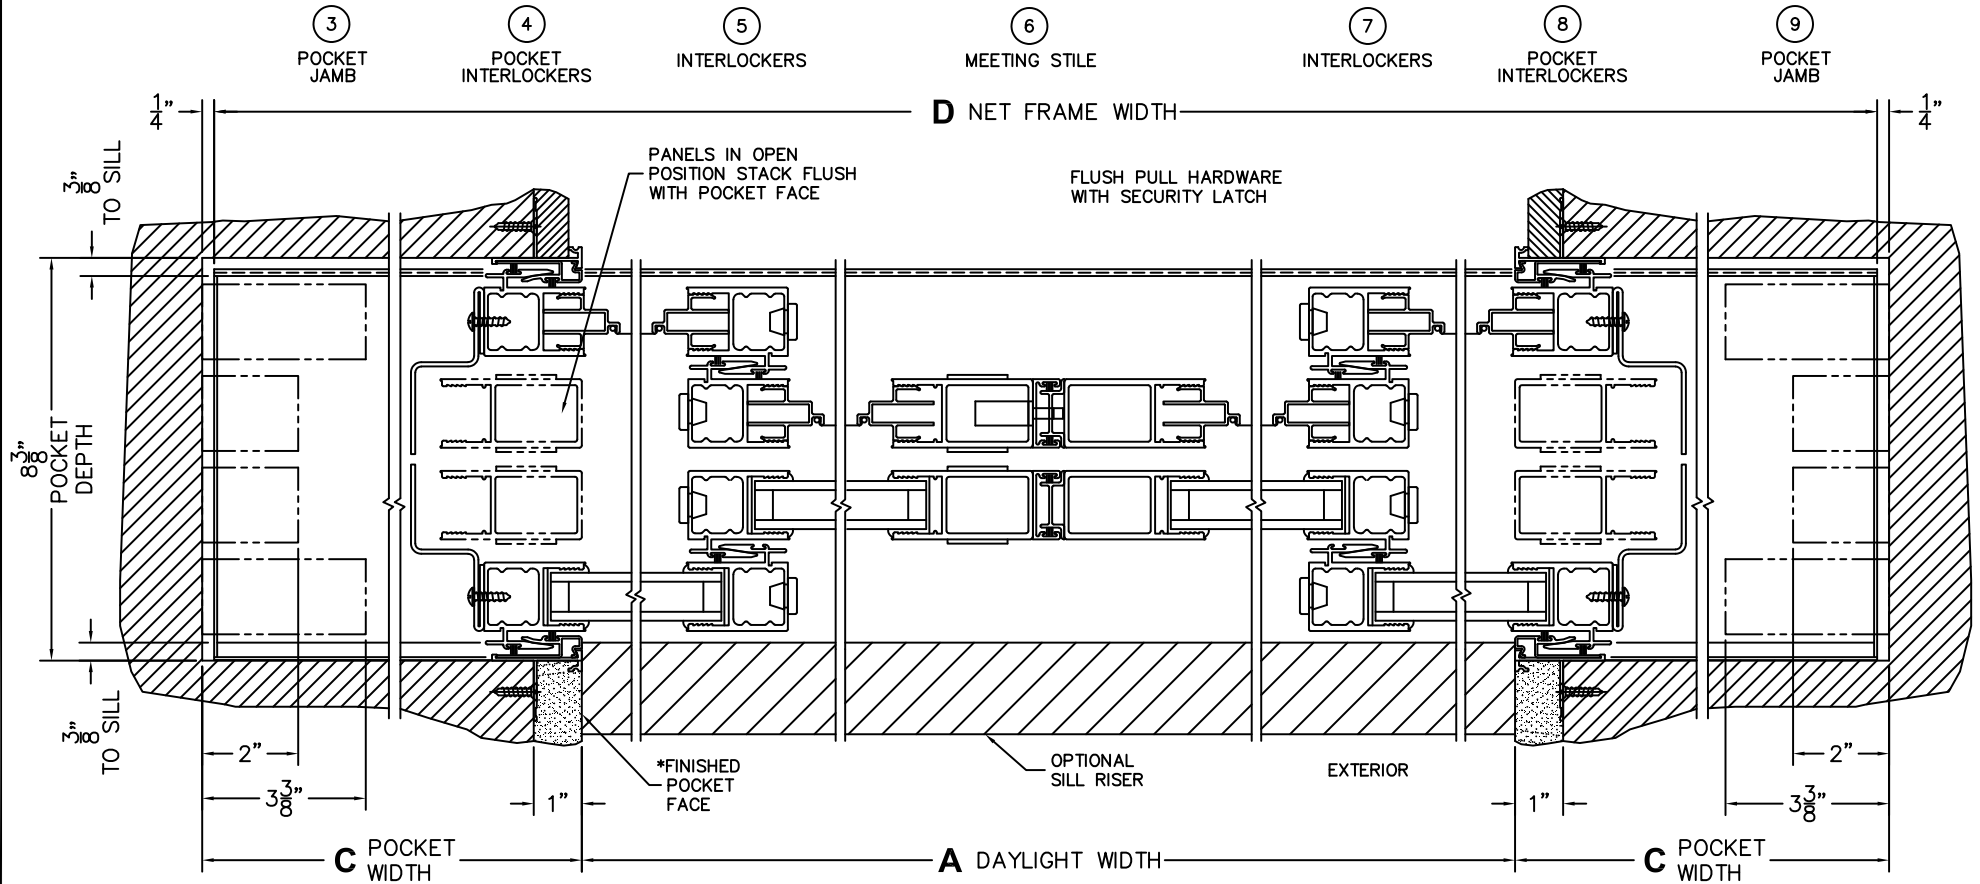

CALCULATED VALUES (FLEETWOOD SUPPLIED)

C(POCKET WIDTH)

D(NET FRAME WIDTH)

NOTES:

(USE RULER TO SCALE DIMENSIONS IN INCHES)

SCALE: 1/4

PXXIXXP DOOR SHOWN

(USE RULER TO SCALE DIMENSIONS IN INCHES)

SCALE: 1/4

*CAUTION: WHEN CONSTRUCTING POCKET NOTE THAT DAYLIGHT WIDTH DOES NOT INCLUDE 1" SET BACK FOR POST INTERLOCKER.