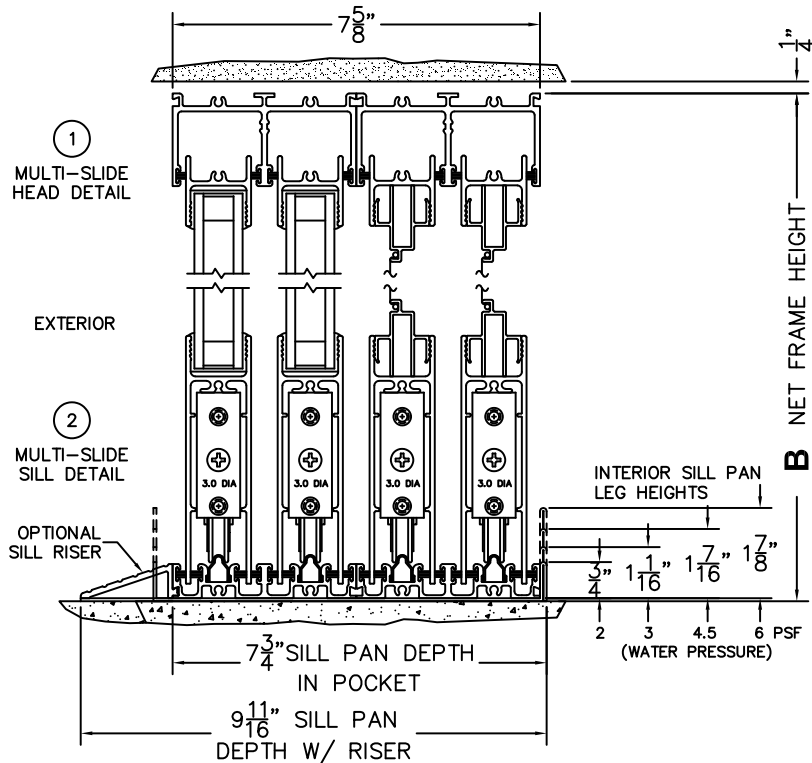

CALCULATED VALUES (FLEETWOOD SUPPLIED)

C(POCKET WIDTH)

D(NET FRAME WIDTH)

NOTES:

(USE RULER TO SCALE DIMENSIONS IN INCHES)

SCALE: 1/4

(USE RULER TO SCALE DIMENSIONS IN INCHES)

SCALE: 1/8