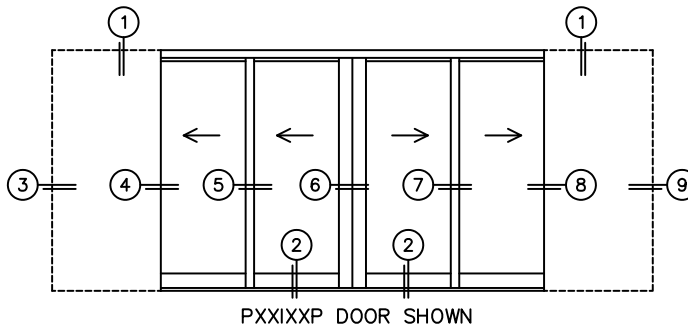

CALCULATED VALUES (FLEETWOOD SUPPLIED)

C(POCKET WIDTH)

D(NET FRAME WIDTH)

NOTES:

(USE RULER TO SCALE DIMENSIONS IN INCHES)

SCALE: 1/4

FLEETWOOD
WINDOWS & DOORS
FleetwoodUSA.com

NORWOOD 3070EX M/S

PXXIXP CUSTOM CONFIGURATION
WITH SCREENS

ORDER NO.:

ITEM NO.:

(USE RULER TO SCALE DIMENSIONS IN INCHES)

SCALE: 1/8