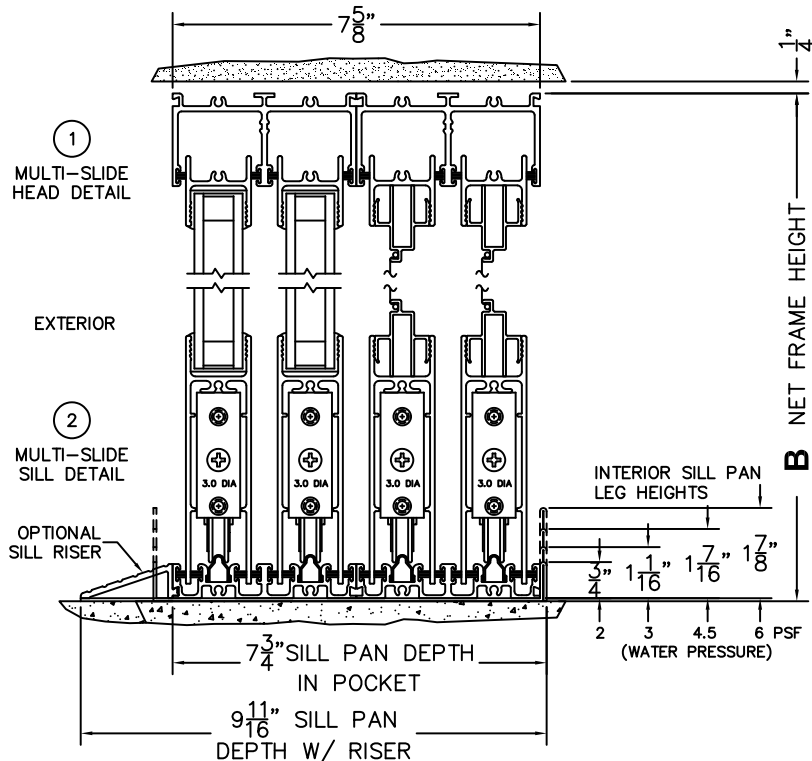

CALCULATED VALUES (FLEETWOOD SUPPLIED)

C(POCKET WIDTH)

D(NET FRAME WIDTH)

NOTES:

(USE RULER TO SCALE DIMENSIONS IN INCHES)

SCALE: 1/4

FLEETWOOD
WINDOWS & DOORS
FleetwoodUSA.com

NORWOOD 3070EX M/S

PXXIXP CUSTOM CONFIGURATION
WITH SCREENS

ORDER NO.:

ITEM NO.:

(USE RULER TO SCALE DIMENSIONS IN INCHES)

SCALE: 1/8