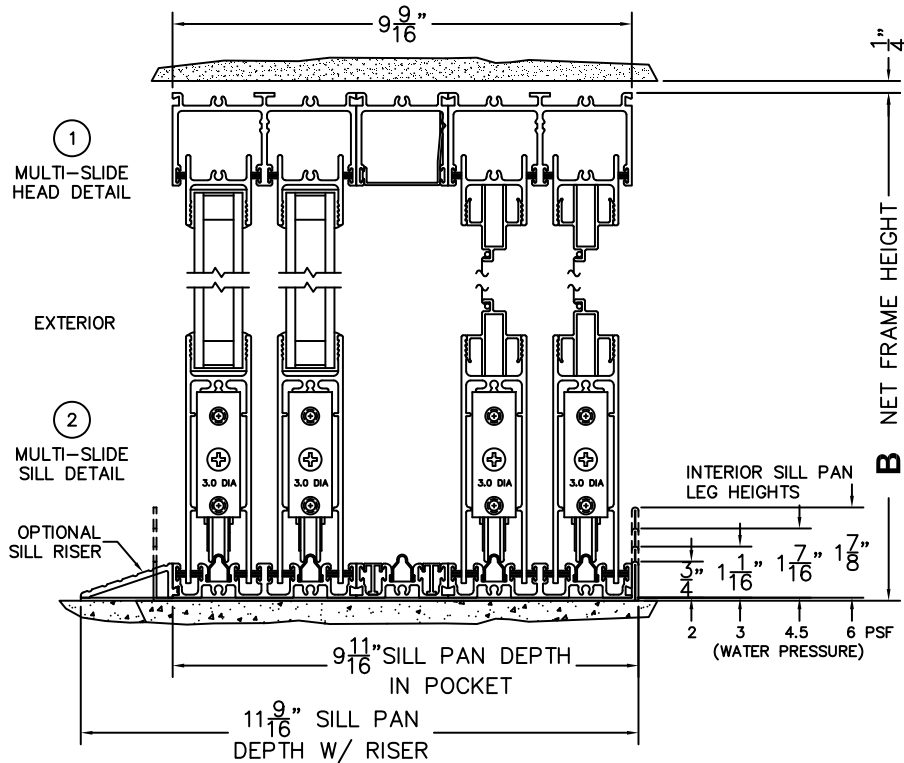

CALCULATED VALUES (FLEETWOOD SUPPLIED)

C(POCKET WIDTH)

D(NET FRAME WIDTH)

NOTES:

(USE RULER TO SCALE DIMENSIONS IN INCHES)

SCALE: 1/4

PXXIXXP DOOR SHOWN

(USE RULER TO SCALE DIMENSIONS IN INCHES)

SCALE: 1/4

*CAUTION: WHEN CONSTRUCTING POCKET NOTE THAT DAYLIGHT WIDTH DOES NOT INCLUDE 1" SET BACK FOR POST INTERLOCKER.