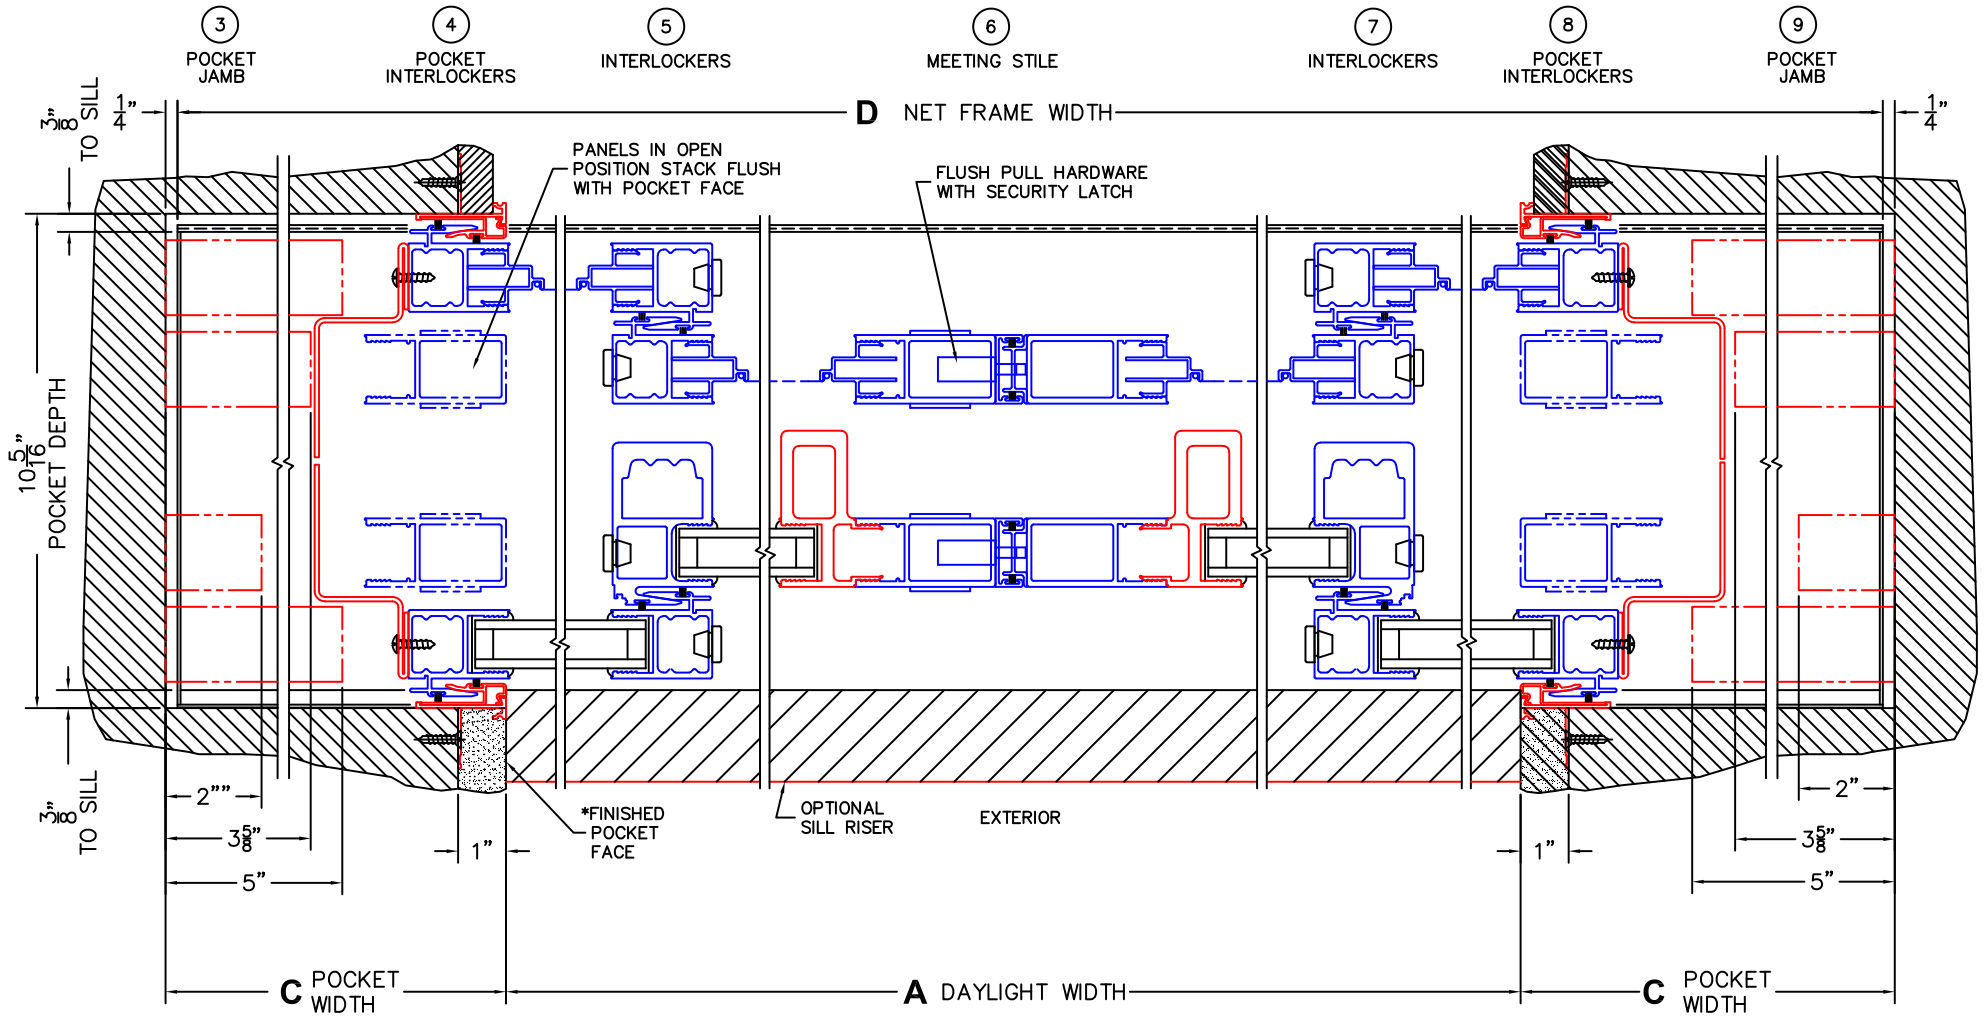

FLEETWOOD
WINDOWS & DOORS
FleetwoodUSA.com

NORWOOD 3070EX M/S
PXXIXXP CUSTOM CONFIGURATION
WITH SCREENS

ORDER NO.:

ITEM NO.:

REQUIRED DEALER INFO.

A(DAYLIGHT WIDTH)

B(NET FRAME HEIGHT)

SILL PAN HEIGHT (INTERIOR LEG)
(3/4", 1-1/16", 1-7/16" OR 1-7/8")

CALCULATED VALUES (FLEETWOOD SUPPLIED)

C(POCKET WIDTH)

D(NET FRAME WIDTH)

NOTES:

(USE RULER TO SCALE DIMENSIONS IN INCHES)

SCALE: 1/4

PXXIXXP DOOR SHOWN

(USE RULER TO SCALE DIMENSIONS IN INCHES)

SCALE: 1/4

*CAUTION: WHEN CONSTRUCTING POCKET NOTE THAT DAYLIGHT WIDTH DOES NOT INCLUDE 1" SET BACK FOR POST INTERLOCKER.