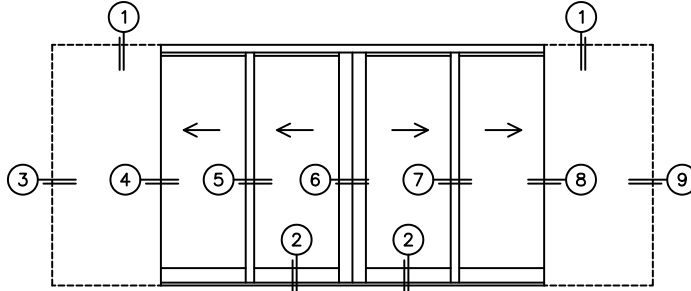

CALCULATED VALUES (FLEETWOOD SUPPLIED)

C(POCKET WIDTH)

D(NET FRAME WIDTH)

NOTES:

(USE RULER TO SCALE DIMENSIONS IN INCHES)

SCALE: 1/4

PXXIXXP DOOR SHOWN

(USE RULER TO SCALE DIMENSIONS IN INCHES)

SCALE: 1/4

*CAUTION: WHEN CONSTRUCTING POCKET NOTE THAT DAYLIGHT WIDTH DOES NOT INCLUDE 1" SET BACK FOR POST INTERLOCKER.