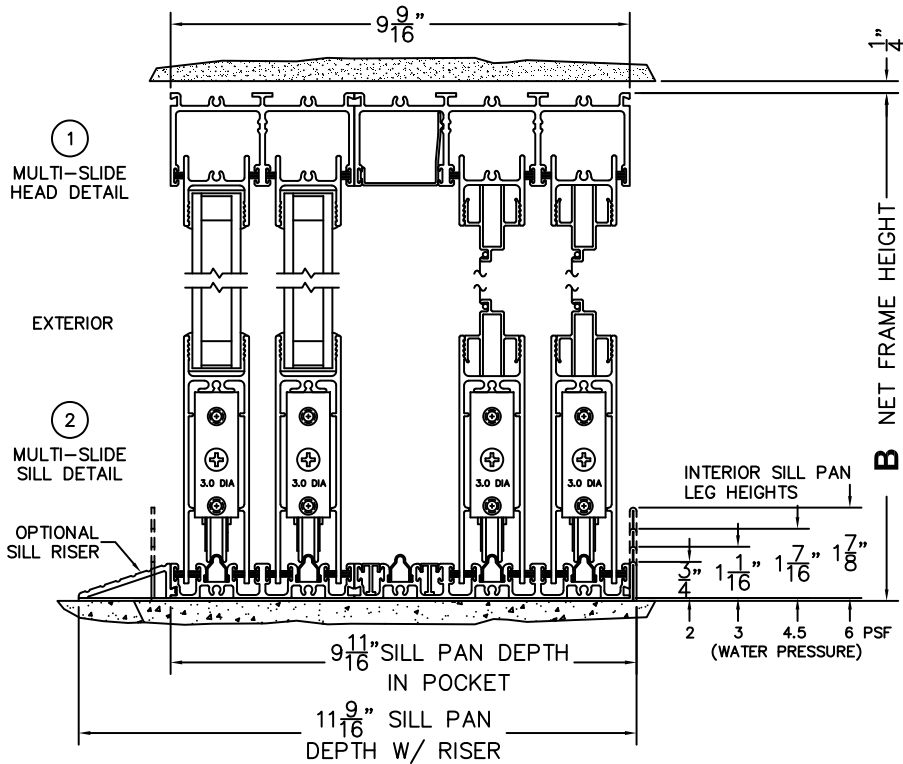

CALCULATED VALUES (FLEETWOOD SUPPLIED)

C(POCKET WIDTH)

D(NET FRAME WIDTH)

NOTES:

(USE RULER TO SCALE DIMENSIONS IN INCHES)

SCALE: 1/4

(USE RULER TO SCALE DIMENSIONS IN INCHES)

SCALE: 1/4

*CAUTION: WHEN CONSTRUCTING POCKET NOTE THAT DAYLIGHT WIDTH DOES NOT INCLUDE 1" SET BACK FOR POST INTERLOCKER.