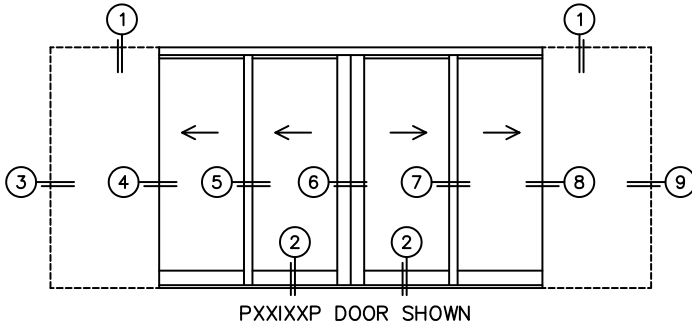

CALCULATED VALUES (FLEETWOOD SUPPLIED)

C(POCKET WIDTH)

D(NET FRAME WIDTH)

NOTES:

(USE RULER TO SCALE DIMENSIONS IN INCHES)

SCALE: 1/4

(USE RULER TO SCALE DIMENSIONS IN INCHES)

SCALE: 1/4

*CAUTION: WHEN CONSTRUCTING POCKET NOTE THAT DAYLIGHT WIDTH DOES NOT INCLUDE 1" SET BACK FOR POST INTERLOCKER.