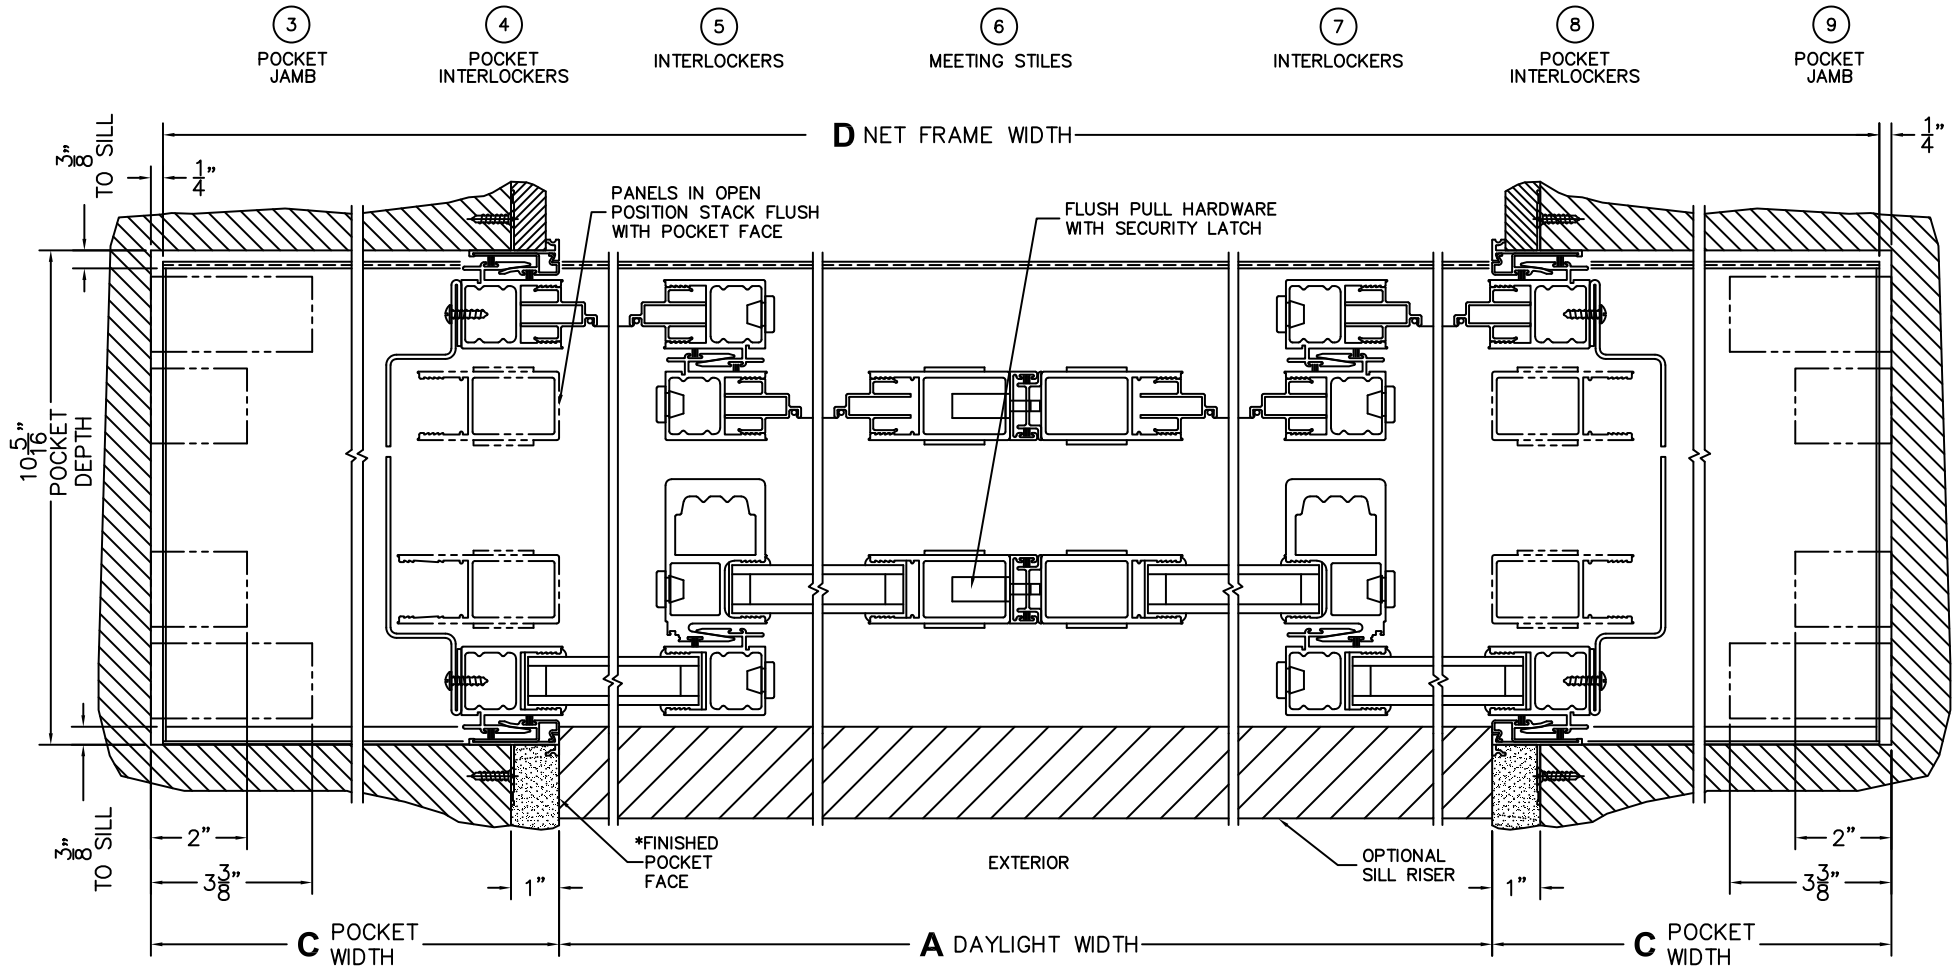

CALCULATED VALUES (FLEETWOOD SUPPLIED)

C(POCKET WIDTH)

D(NET FRAME WIDTH)

NOTES:

(USE RULER TO SCALE DIMENSIONS IN INCHES)

SCALE: 1/4

(USE RULER TO SCALE DIMENSIONS IN INCHES)

SCALE: 1/4

*CAUTION: WHEN CONSTRUCTING POCKET NOTE THAT DAYLIGHT WIDTH DOES NOT INCLUDE 1" SET BACK FOR POST INTERLOCKER.