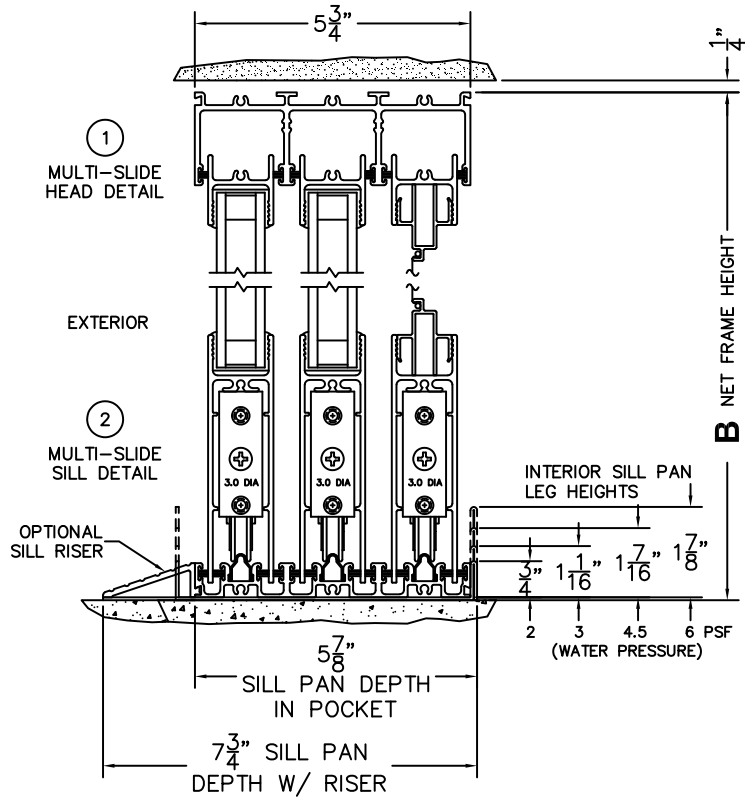

CALCULATED VALUES (FLEETWOOD SUPPLIED)

C(POCKET WIDTH)

D(NET FRAME WIDTH)

NOTES:

(USE RULER TO SCALE DIMENSIONS IN INCHES)

SCALE: 1/4

PXXIXXP DOOR SHOWN

(USE RULER TO SCALE DIMENSIONS IN INCHES)

SCALE: 1/4

*CAUTION: WHEN CONSTRUCTING POCKET NOTE THAT DAYLIGHT WIDTH DOES NOT INCLUDE 1" SET BACK FOR POST INTERLOCKER.