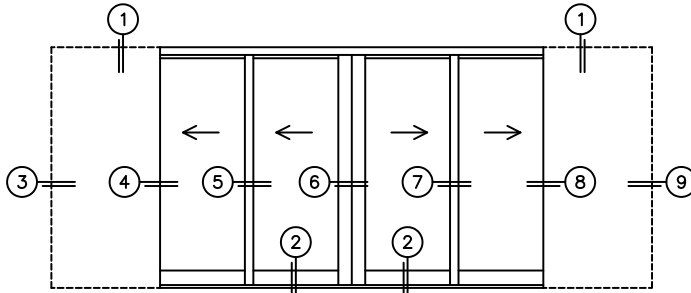

CALCULATED VALUES (FLEETWOOD SUPPLIED)

C(POCKET WIDTH)

D(NET FRAME WIDTH)

NOTES:

(USE RULER TO SCALE DIMENSIONS IN INCHES)

SCALE: 1/4

PXXIXXP DOOR SHOWN

(USE RULER TO SCALE DIMENSIONS IN INCHES)

SCALE: 1/4

*CAUTION: WHEN CONSTRUCTING POCKET NOTE THAT DAYLIGHT WIDTH DOES NOT INCLUDE 1" SET BACK FOR POST INTERLOCKER.