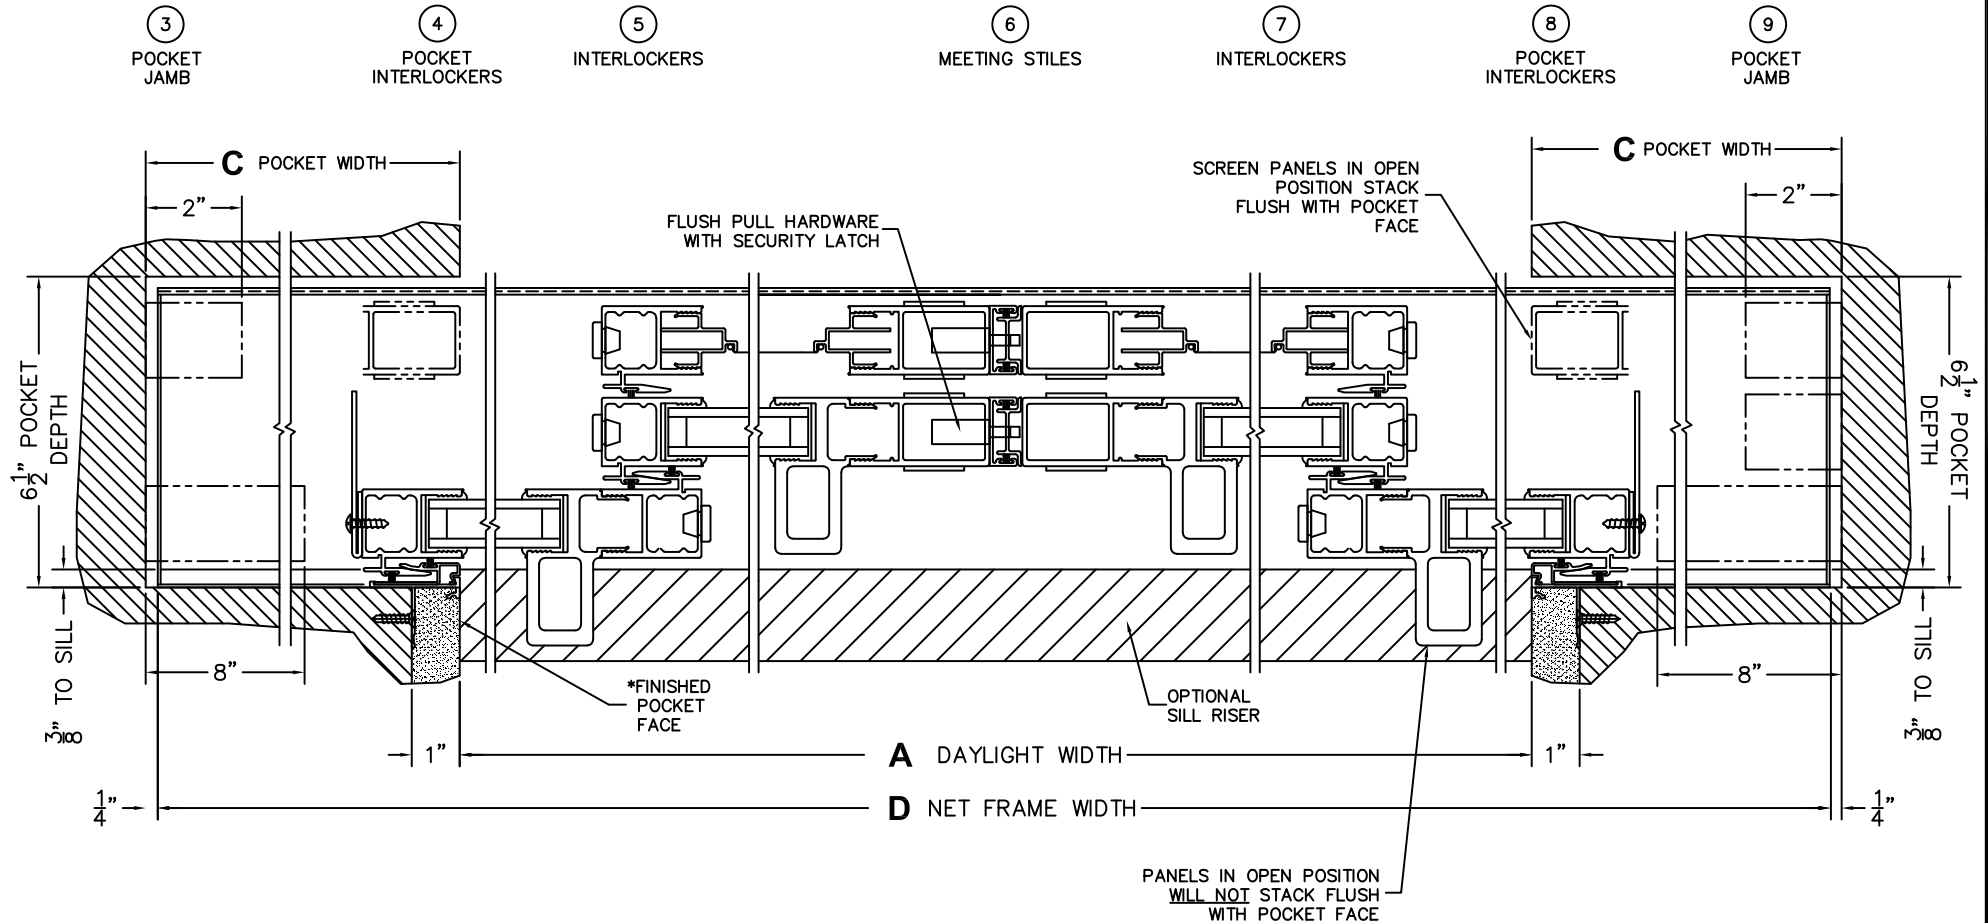

FLEETWOOD
WINDOWS & DOORS
FleetwoodUSA.com

NORWOOD 3070EX M/S
PXXIXXP CUSTOM CONFIG.
WITH SCREENS

ORDER NO.:

ITEM NO.:

REQUIRED DEALER INFO.

A(DAYLIGHT WIDTH)

B(NET FRAME HEIGHT)

SILL PAN HEIGHT(INTERIOR LEG)
(3/4", 1-1/16", 1-7/16" OR 1-7/8")

CALCULATED VALUES (FLEETWOOD SUPPLIED)

C(POCKET WIDTH)

D(NET FRAME WIDTH)

NOTES:

(USE RULER TO SCALE DIMENSIONS IN INCHES)

SCALE: 1/4

PXXIXXP DOOR SHOWN

(USE RULER TO SCALE DIMENSIONS IN INCHES)

SCALE: 1/4

*CAUTION: WHEN CONSTRUCTING POCKET NOTE THAT DAYLIGHT WIDTH DOES NOT INCLUDE 1" SET BACK FOR POST INTERLOCKER.