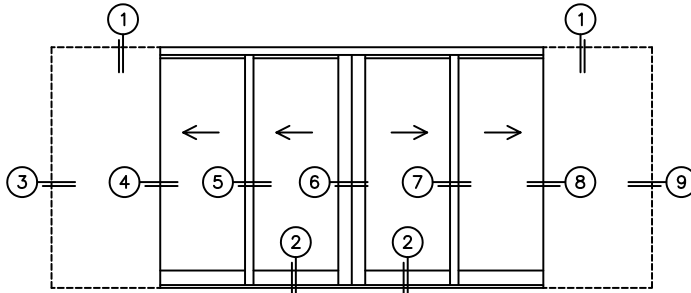

CALCULATED VALUES (FLEETWOOD SUPPLIED)

C(POCKET WIDTH)

D(NET FRAME WIDTH)

NOTES:

(USE RULER TO SCALE DIMENSIONS IN INCHES)

SCALE: 1/4

PXXIXXP DOOR SHOWN

(USE RULER TO SCALE DIMENSIONS IN INCHES)

SCALE: 1/4

*CAUTION: WHEN CONSTRUCTING POCKET NOTE THAT DAYLIGHT WIDTH DOES NOT INCLUDE 1" SET BACK FOR POST INTERLOCKER.