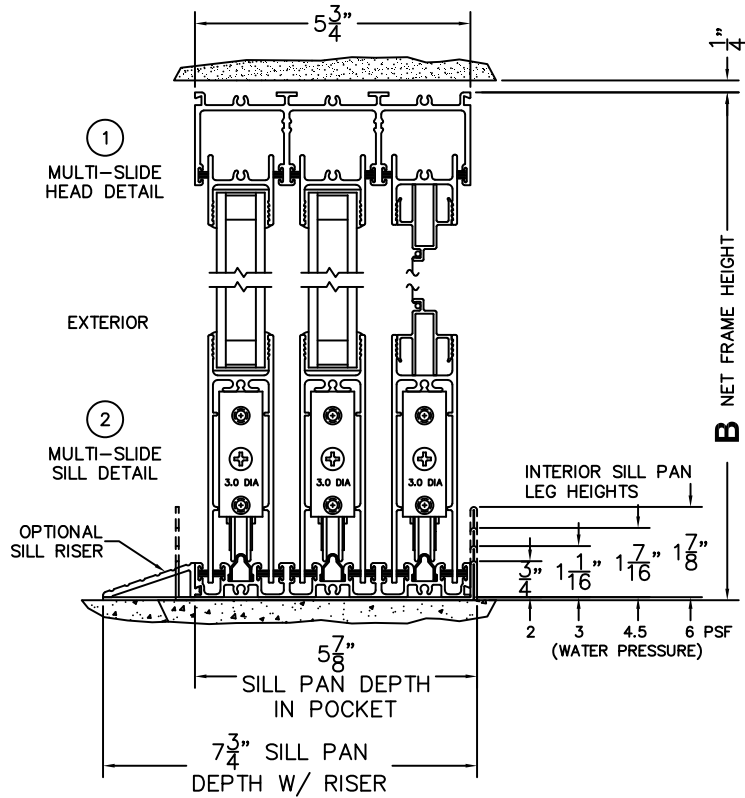

CALCULATED VALUES (FLEETWOOD SUPPLIED)

C(POCKET WIDTH)

D(NET FRAME WIDTH)

NOTES:

(USE RULER TO SCALE DIMENSIONS IN INCHES)

SCALE: 1/4

PXXIXXP DOOR SHOWN

(USE RULER TO SCALE DIMENSIONS IN INCHES)

SCALE: 1/4

*CAUTION: WHEN CONSTRUCTING POCKET NOTE THAT DAYLIGHT WIDTH DOES NOT INCLUDE 1" SET BACK FOR POST INTERLOCKER.