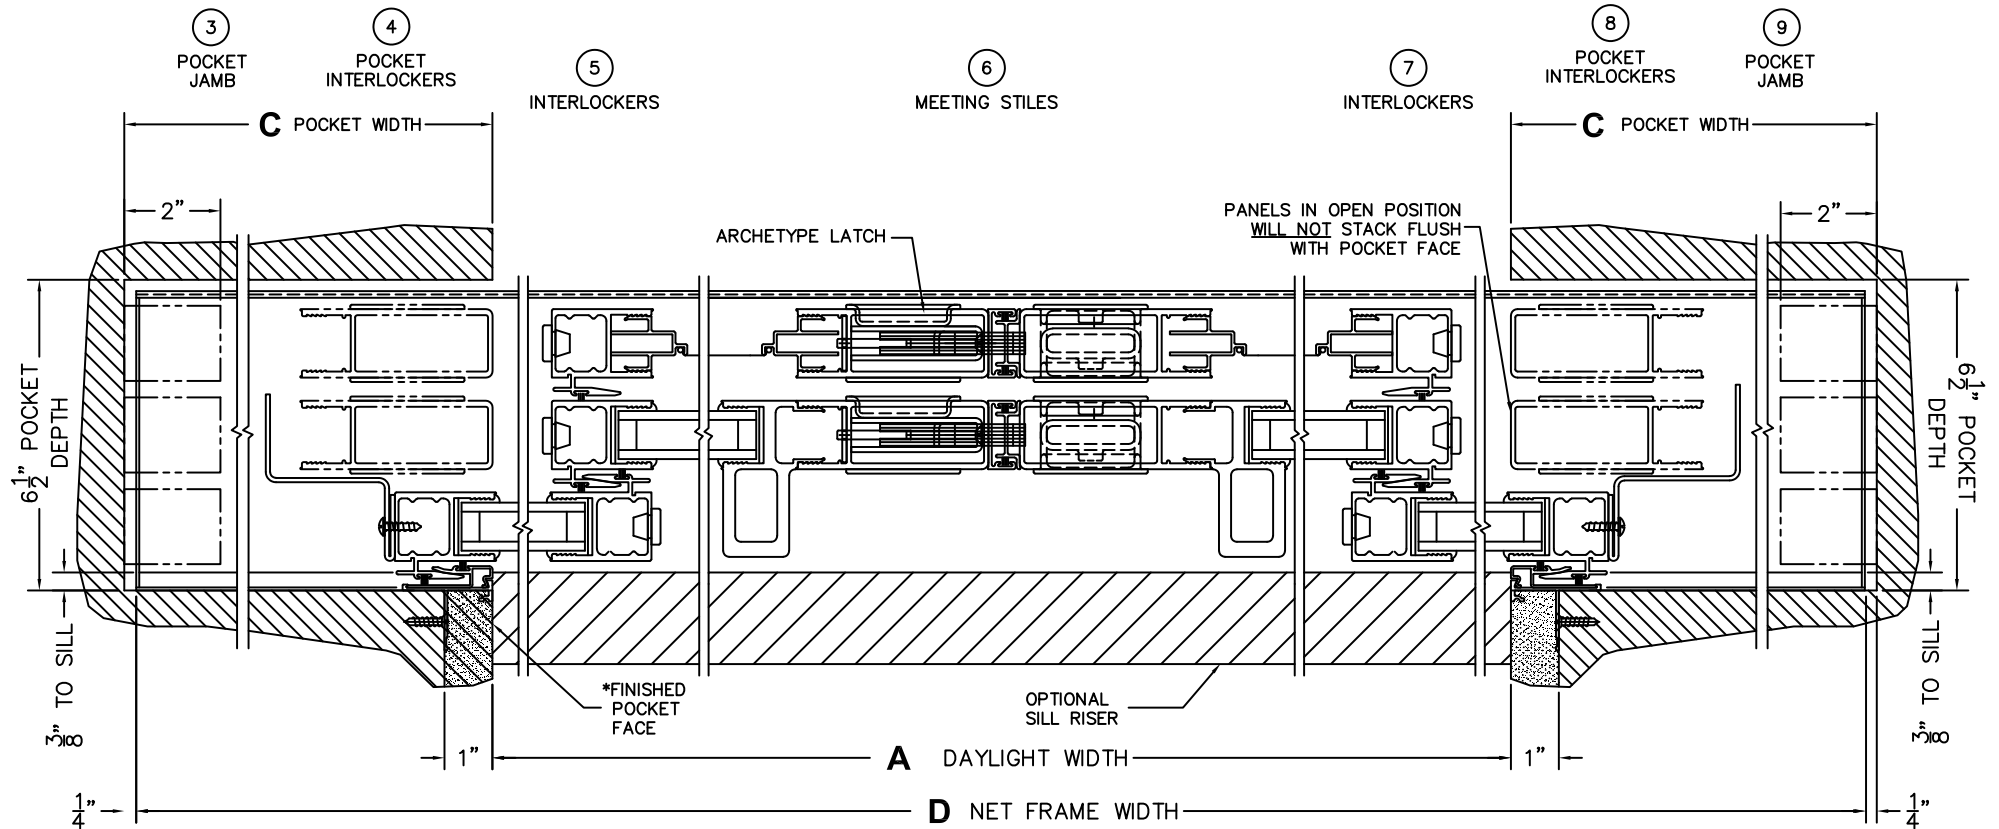

CALCULATED VALUES (FLEETWOOD SUPPLIED)

C(POCKET WIDTH)

D(NET FRAME WIDTH)

NOTES:

(USE RULER TO SCALE DIMENSIONS IN INCHES)

SCALE: 1/4

PXXIXXP DOOR SHOWN

(USE RULER TO SCALE DIMENSIONS IN INCHES)

SCALE: 1/4

*CAUTION: WHEN CONSTRUCTING POCKET NOTE THAT DAYLIGHT WIDTH DOES NOT INCLUDE 1" SET BACK FOR POST INTERLOCKER.