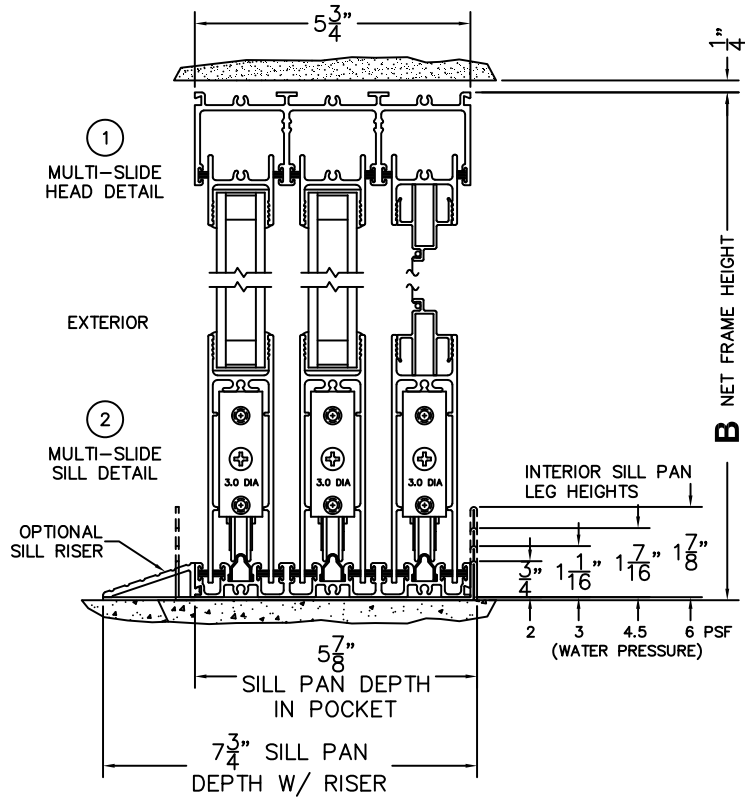

CALCULATED VALUES (FLEETWOOD SUPPLIED)

C(POCKET WIDTH)

D(NET FRAME WIDTH)

NOTES:

(USE RULER TO SCALE DIMENSIONS IN INCHES)

SCALE: 1/4

PXXIXXP DOOR SHOWN

FLEETWOOD
WINDOWS & DOORS
FleetwoodUSA.com

NORWOOD 3070EX M/S

PXXIXP CUSTOM CONFIGURATION
WITH SCREENS

ORDER NO.:

ITEM NO.:

(USE RULER TO SCALE DIMENSIONS IN INCHES)

SCALE: 1/4

*CAUTION: WHEN CONSTRUCTING POCKET NOTE THAT DAYLIGHT WIDTH DOES NOT INCLUDE 1" SET BACK FOR POST INTERLOCKER.