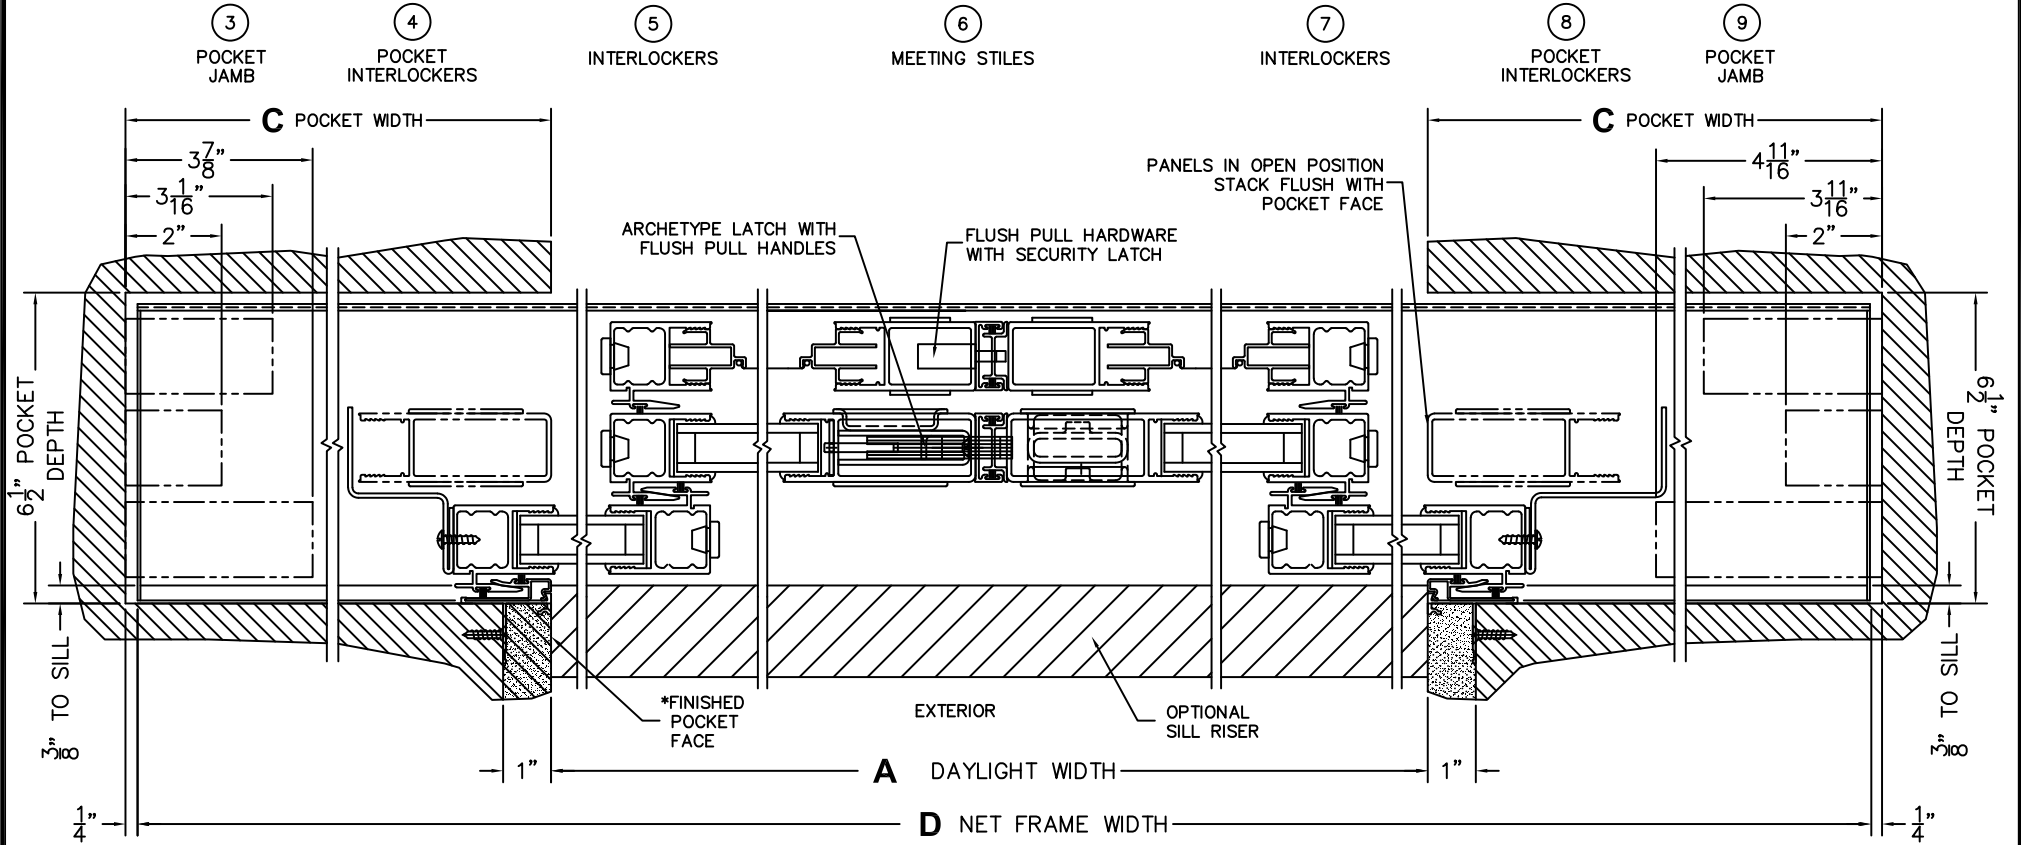

CALCULATED VALUES (FLEETWOOD SUPPLIED)

C(POCKET WIDTH)

D(NET FRAME WIDTH)

NOTES:

(USE RULER TO SCALE DIMENSIONS IN INCHES)

SCALE: 1/4

PXXIXXP DOOR SHOWN

FLEETWOOD
WINDOWS & DOORS
FleetwoodUSA.com

NORWOOD 3070EX M/S

PXXIXP CUSTOM CONFIGURATION
WITH SCREENS

ORDER NO.:

ITEM NO.:

(USE RULER TO SCALE DIMENSIONS IN INCHES)

SCALE: 1/4

*CAUTION: WHEN CONSTRUCTING POCKET NOTE THAT DAYLIGHT WIDTH DOES NOT INCLUDE 1" SET BACK FOR POST INTERLOCKER.