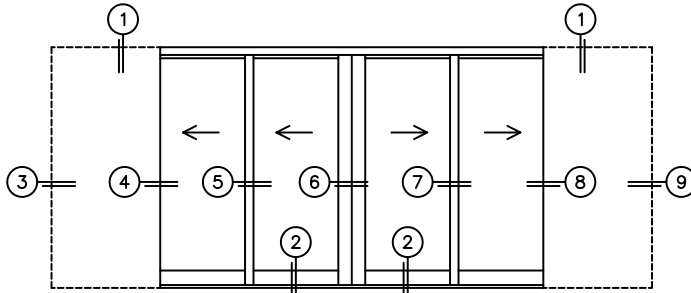

CALCULATED VALUES (FLEETWOOD SUPPLIED)

C(POCKET WIDTH)

D(NET FRAME WIDTH)

NOTES:

(USE RULER TO SCALE DIMENSIONS IN INCHES)

SCALE: 1/4

PXXIXXP DOOR SHOWN

FLEETWOOD
WINDOWS & DOORS
FleetwoodUSA.com

NORWOOD 3070EX M/S

PXXIXP CUSTOM CONFIGURATION
WITH SCREENS

ORDER NO.:

ITEM NO.:

(USE RULER TO SCALE DIMENSIONS IN INCHES)

SCALE: 1/4

*CAUTION: WHEN CONSTRUCTING POCKET NOTE THAT DAYLIGHT WIDTH DOES NOT INCLUDE 1" SET BACK FOR POST INTERLOCKER.