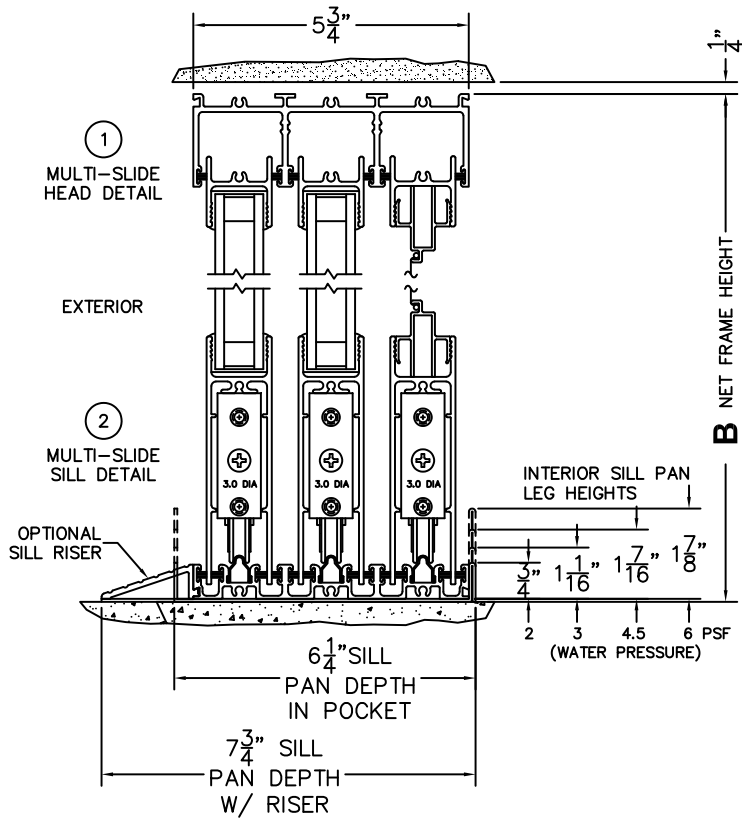

CALCULATED VALUES (FLEETWOOD SUPPLIED)

C(POCKET WIDTH)

D(NET FRAME WIDTH)

NOTES:

(USE RULER TO SCALE DIMENSIONS IN INCHES)

SCALE: 1/4

(USE RULER TO SCALE DIMENSIONS IN INCHES)

SCALE: 1/4

*CAUTION: WHEN CONSTRUCTING POCKET NOTE THAT DAYLIGHT WIDTH DOES NOT INCLUDE 1" SET BACK FOR POST INTERLOCKER.