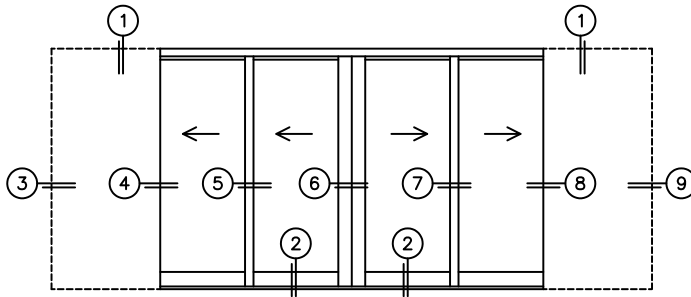

CALCULATED VALUES (FLEETWOOD SUPPLIED)

C(POCKET WIDTH)

D(NET FRAME WIDTH)

NOTES:

(USE RULER TO SCALE DIMENSIONS IN INCHES)

SCALE: 1/4

(USE RULER TO SCALE DIMENSIONS IN INCHES)

SCALE: 1/4

*CAUTION: WHEN CONSTRUCTING POCKET NOTE THAT DAYLIGHT WIDTH DOES NOT INCLUDE 1" SET BACK FOR POST INTERLOCKER.