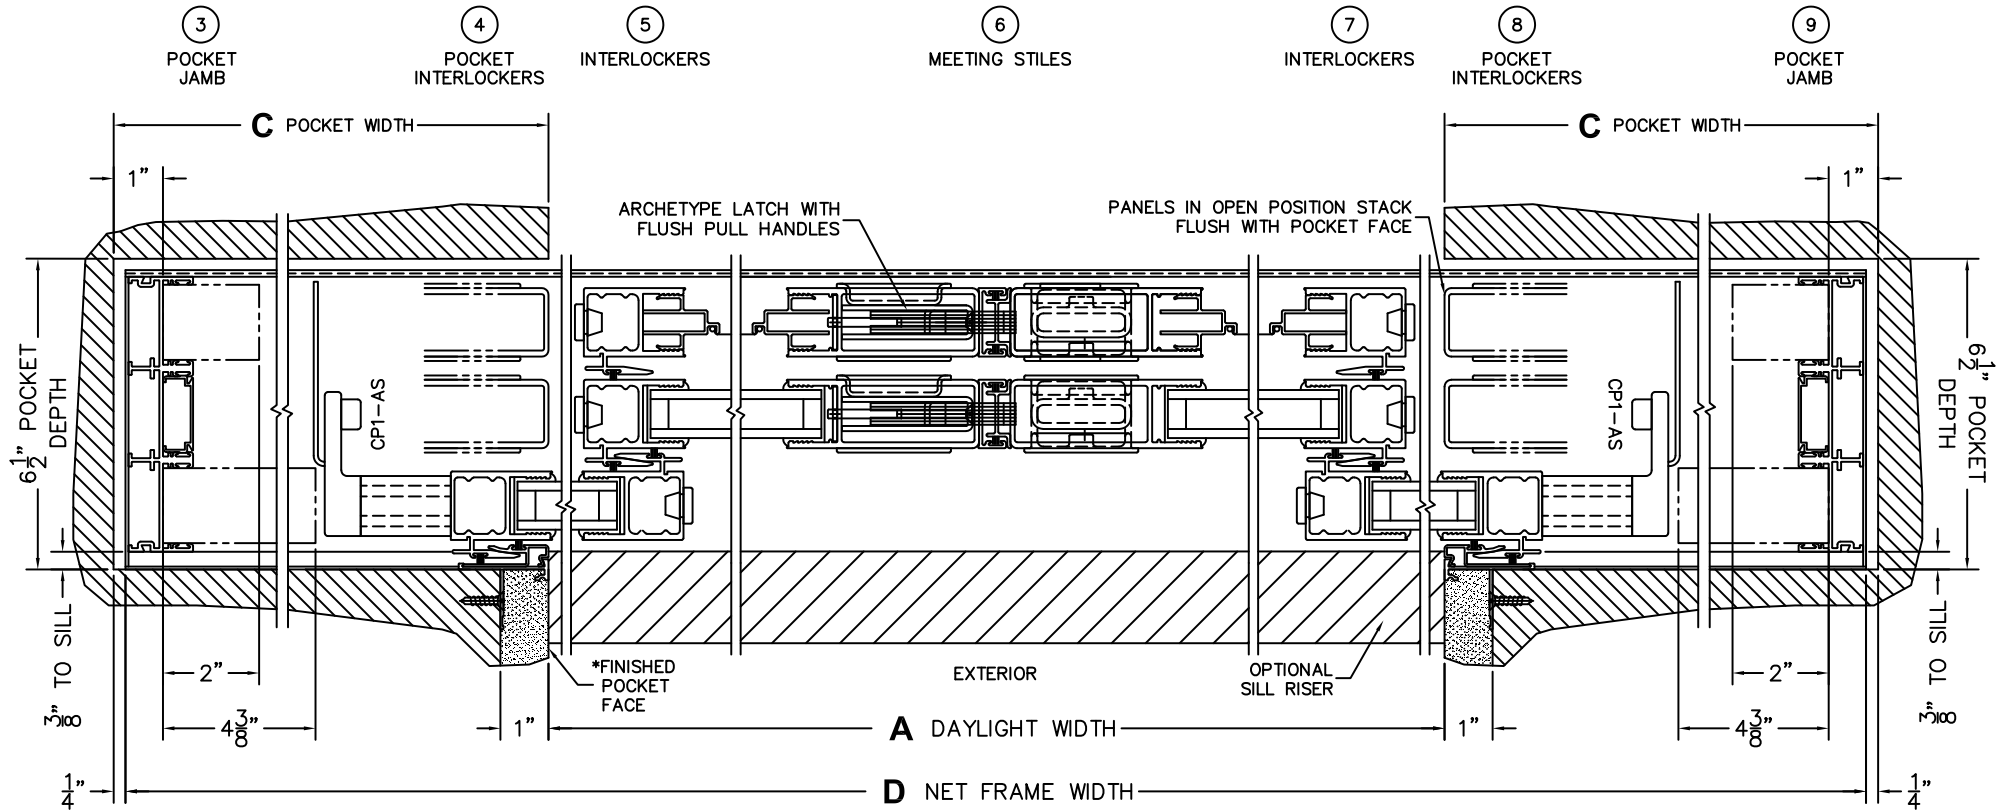

CALCULATED VALUES (FLEETWOOD SUPPLIED)

C(POCKET WIDTH)

D(NET FRAME WIDTH)

NOTES:

(USE RULER TO SCALE DIMENSIONS IN INCHES)

SCALE: 1/4

(USE RULER TO SCALE DIMENSIONS IN INCHES)

SCALE: 1/4

*CAUTION: WHEN CONSTRUCTING POCKET NOTE THAT DAYLIGHT WIDTH DOES NOT INCLUDE 1" SET BACK FOR POST INTERLOCKER.