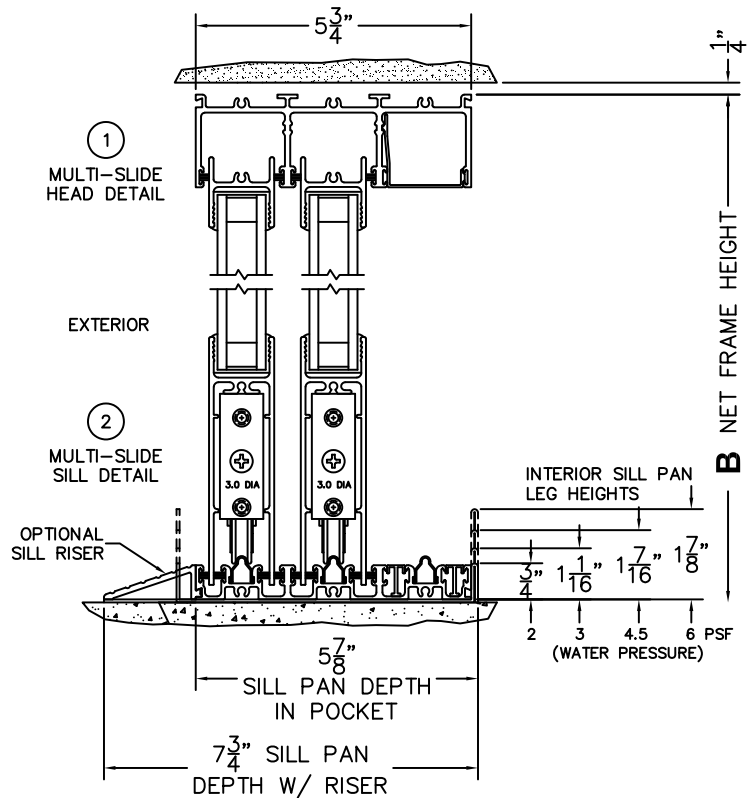

CALCULATED VALUES (FLEETWOOD SUPPLIED)

C(POCKET WIDTH)

D(NET FRAME WIDTH)

NOTES:

(USE RULER TO SCALE DIMENSIONS IN INCHES)

SCALE: 1/4

PXXIXP DOOR SHOWN

(USE RULER TO SCALE DIMENSIONS IN INCHES)

SCALE: 1/4

③
POCKET
JAMB

④
POCKET
INTERLOCKERS

⑤
INTERLOCKERS

⑥
MEETING STILES

⑦
INTERLOCKERS

⑧
POCKET
INTERLOCKERS

⑨
POCKET
JAMB

*CAUTION: WHEN CONSTRUCTING POCKET NOTE THAT DAYLIGHT WIDTH DOES NOT INCLUDE 1" SET BACK FOR POST INTERLOCKER.