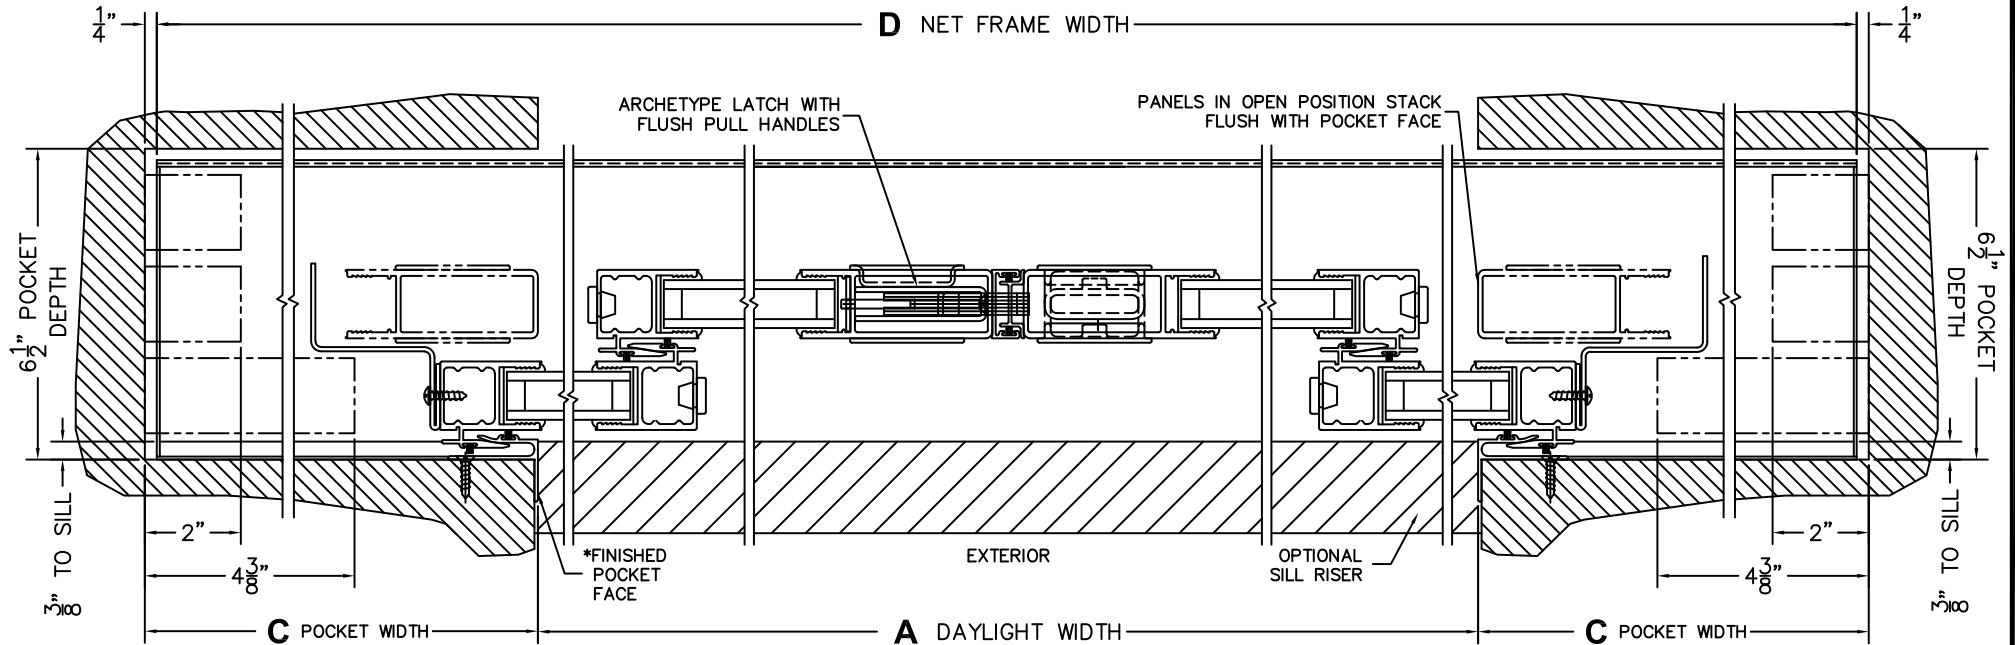

SCALE: 1/4

③
POCKET
JAMB

④
POCKET
INTERLOCKERS

⑤
INTERLOCKERS

⑥
MEETING STILES

⑦
INTERLOCKERS

⑧
POCKET
INTERLOCKERS

⑨
POCKET
JAMB

*CAUTION: WHEN CONSTRUCTING POCKET NOTE THAT DAYLIGHT WIDTH DOES NOT INCLUDE 1" SET BACK FOR POST INTERLOCKER.