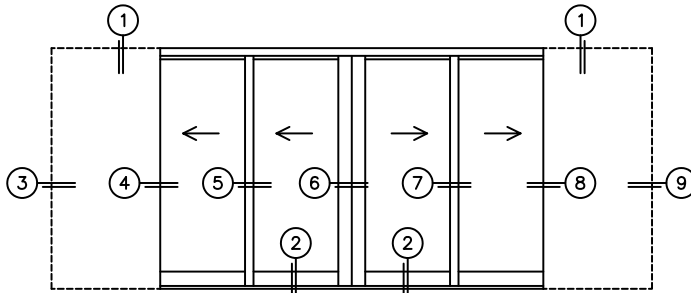

CALCULATED VALUES (FLEETWOOD SUPPLIED)

C(POCKET WIDTH)

D(NET FRAME WIDTH)

NOTES:

(USE RULER TO SCALE DIMENSIONS IN INCHES)

SCALE: 1/4

PXXIXP DOOR SHOWN

(USE RULER TO SCALE DIMENSIONS IN INCHES)

SCALE: 1/4

③
POCKET
JAMB

④
POCKET
INTERLOCKERS

⑤
INTERLOCKERS

⑥
MEETING STILES

⑦
INTERLOCKERS

⑧
POCKET
INTERLOCKERS

⑨
POCKET
JAMB

*CAUTION: WHEN CONSTRUCTING POCKET NOTE THAT DAYLIGHT WIDTH DOES NOT INCLUDE 1" SET BACK FOR POST INTERLOCKER.