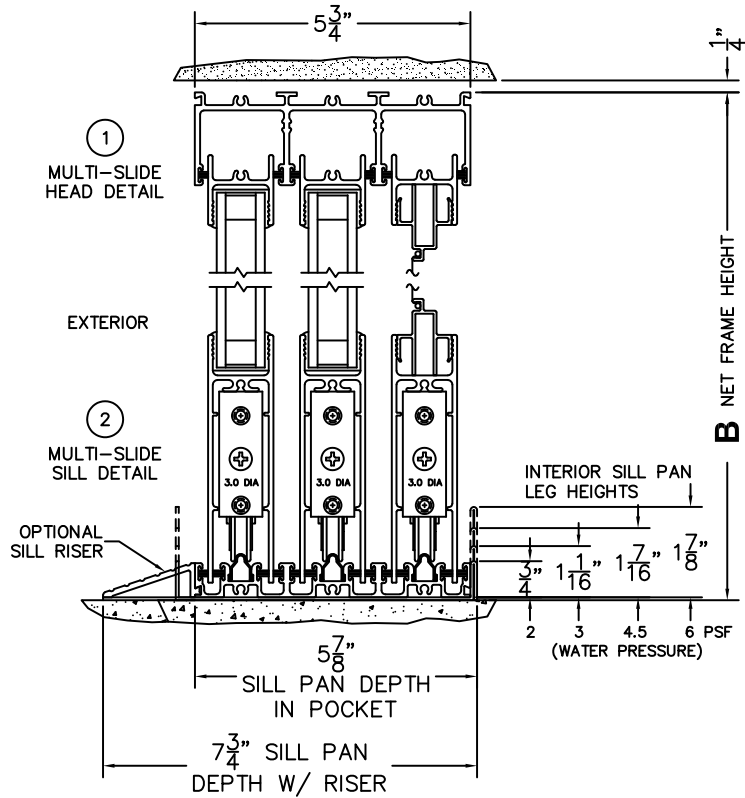

CALCULATED VALUES (FLEETWOOD SUPPLIED)

C(POCKET WIDTH)

D(NET FRAME WIDTH)

NOTES:

(USE RULER TO SCALE DIMENSIONS IN INCHES)

SCALE: 1/4

PXXIXXP DOOR SHOWN

NORWOOD 3070EX M/S

PXXIXP STANDARD CONFIGURATION
WITH SCREENS

ORDER NO.:

ITEM NO.:

(USE RULER TO SCALE DIMENSIONS IN INCHES)

SCALE: 1/4

*CAUTION: WHEN CONSTRUCTING POCKET NOTE THAT DAYLIGHT WIDTH DOES NOT INCLUDE 1" SET BACK FOR POST INTERLOCKER.