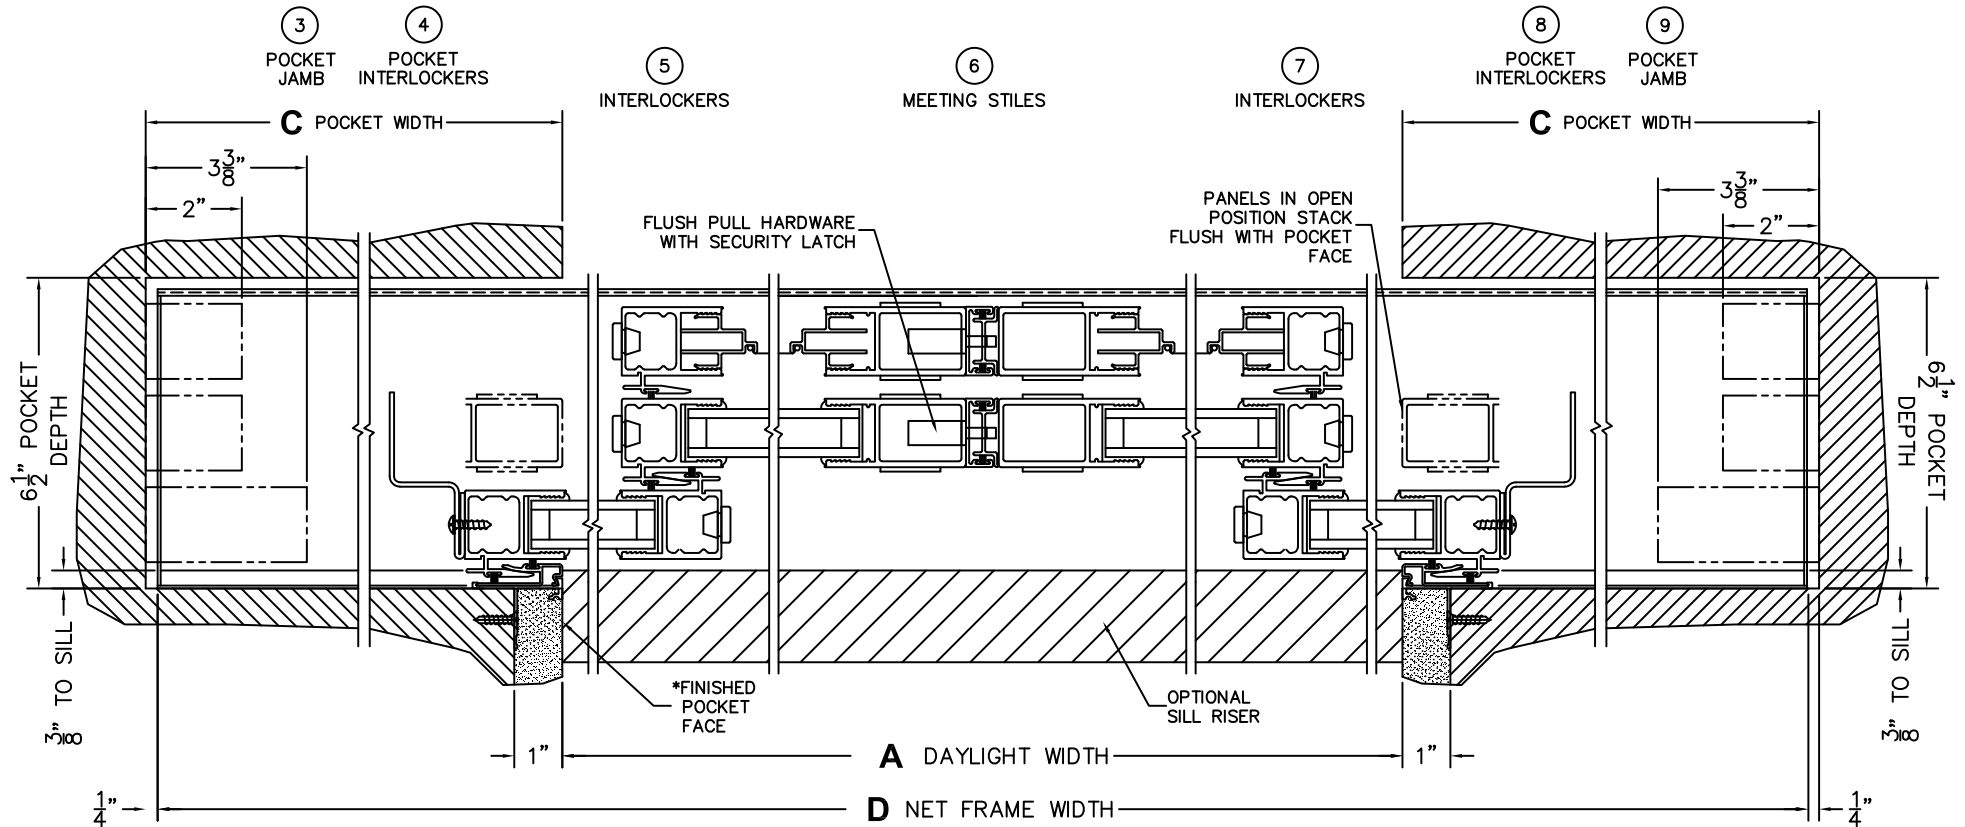

CALCULATED VALUES (FLEETWOOD SUPPLIED)

C(POCKET WIDTH)

D(NET FRAME WIDTH)

NOTES:

(USE RULER TO SCALE DIMENSIONS IN INCHES)

SCALE: 1/4

PXXIXXP DOOR SHOWN

NORWOOD 3070EX M/S

PXXIXP STANDARD CONFIGURATION
WITH SCREENS

ORDER NO.:

ITEM NO.:

(USE RULER TO SCALE DIMENSIONS IN INCHES)

SCALE: 1/4

*CAUTION: WHEN CONSTRUCTING POCKET NOTE THAT DAYLIGHT WIDTH DOES NOT INCLUDE 1" SET BACK FOR POST INTERLOCKER.