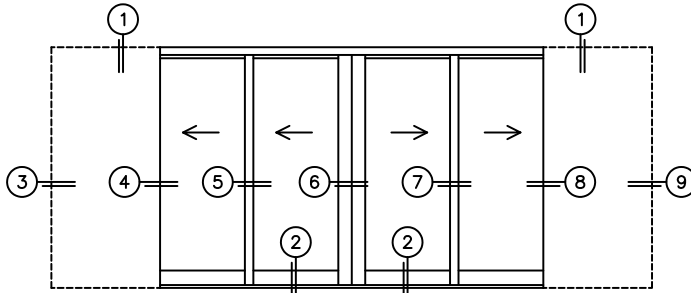

CALCULATED VALUES (FLEETWOOD SUPPLIED)

C(POCKET WIDTH)

D(NET FRAME WIDTH)

NOTES:

(USE RULER TO SCALE DIMENSIONS IN INCHES)

SCALE: 1/4

PXXIXXP DOOR SHOWN

NORWOOD 3070EX M/S

PXXIXP STANDARD CONFIGURATION
WITH SCREENS

ORDER NO.:

ITEM NO.:

(USE RULER TO SCALE DIMENSIONS IN INCHES)

SCALE: 1/4

*CAUTION: WHEN CONSTRUCTING POCKET NOTE THAT DAYLIGHT WIDTH DOES NOT INCLUDE 1" SET BACK FOR POST INTERLOCKER.