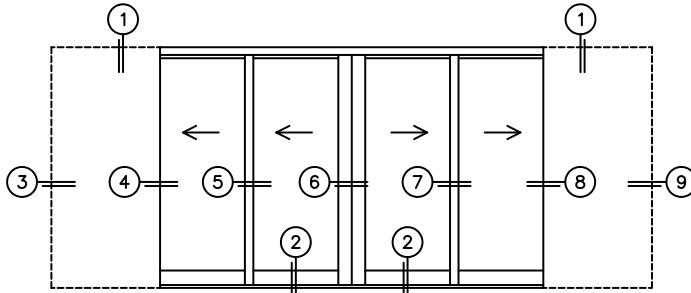

CALCULATED VALUES (FLEETWOOD SUPPLIED)

C(POCKET WIDTH)

D(NET FRAME WIDTH)

NOTES:

(USE RULER TO SCALE DIMENSIONS IN INCHES)

SCALE: 1/4

PXXIXXP DOOR SHOWN

NORWOOD 3070EX M/S
PXXIXP STANDARD CONFIGURATION
WITH SCREENS

ORDER NO.:

ITEM NO.:

(USE RULER TO SCALE DIMENSIONS IN INCHES)

SCALE: 1/4