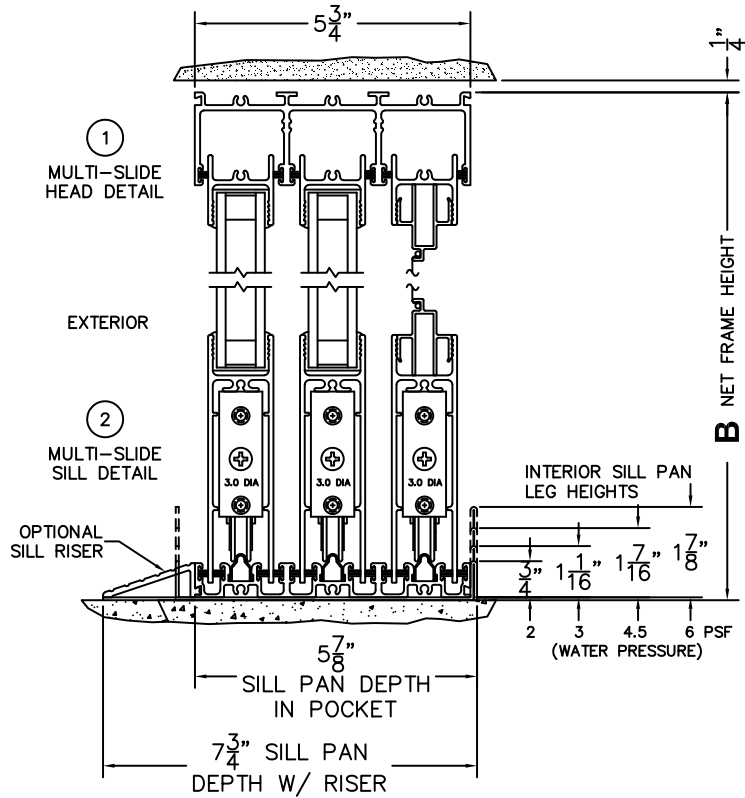

CALCULATED VALUES (FLEETWOOD SUPPLIED)

C(POCKET WIDTH)

D(NET FRAME WIDTH)

NOTES:

(USE RULER TO SCALE DIMENSIONS IN INCHES)

SCALE: 1/4

PXXIXXP DOOR SHOWN

NORWOOD 3070EX M/S
PXXIXP STANDARD CONFIGURATION
WITH SCREENS

ORDER NO.:

ITEM NO.:

(USE RULER TO SCALE DIMENSIONS IN INCHES)

SCALE: 1/4