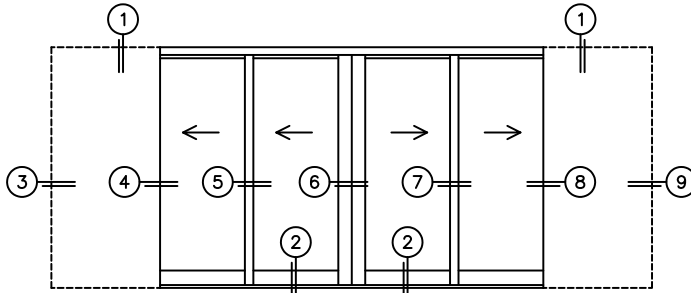

CALCULATED VALUES (FLEETWOOD SUPPLIED)

C(POCKET WIDTH)

D(NET FRAME WIDTH)

NOTES:

(USE RULER TO SCALE DIMENSIONS IN INCHES)

SCALE: 1/4

PXXIXXP DOOR SHOWN

(USE RULER TO SCALE DIMENSIONS IN INCHES)

SCALE: 1/4

*CAUTION: WHEN CONSTRUCTING POCKET NOTE THAT DAYLIGHT WIDTH DOES NOT INCLUDE $1"$ SET BACK FOR POST INTERLOCKER.