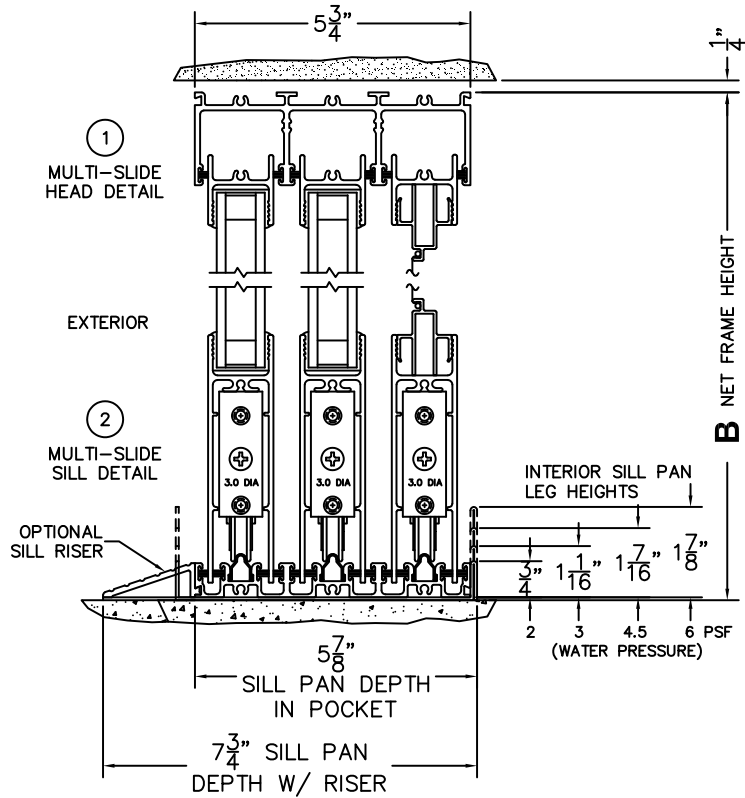

CALCULATED VALUES (FLEETWOOD SUPPLIED)

C(POCKET WIDTH)

D(NET FRAME WIDTH)

NOTES:

(USE RULER TO SCALE DIMENSIONS IN INCHES)

SCALE: 1/4

PXXIXXP DOOR SHOWN

(USE RULER TO SCALE DIMENSIONS IN INCHES)

SCALE: 1/4

*CAUTION: WHEN CONSTRUCTING POCKET NOTE THAT DAYLIGHT WIDTH DOES NOT INCLUDE $1"$ SET BACK FOR POST INTERLOCKER.