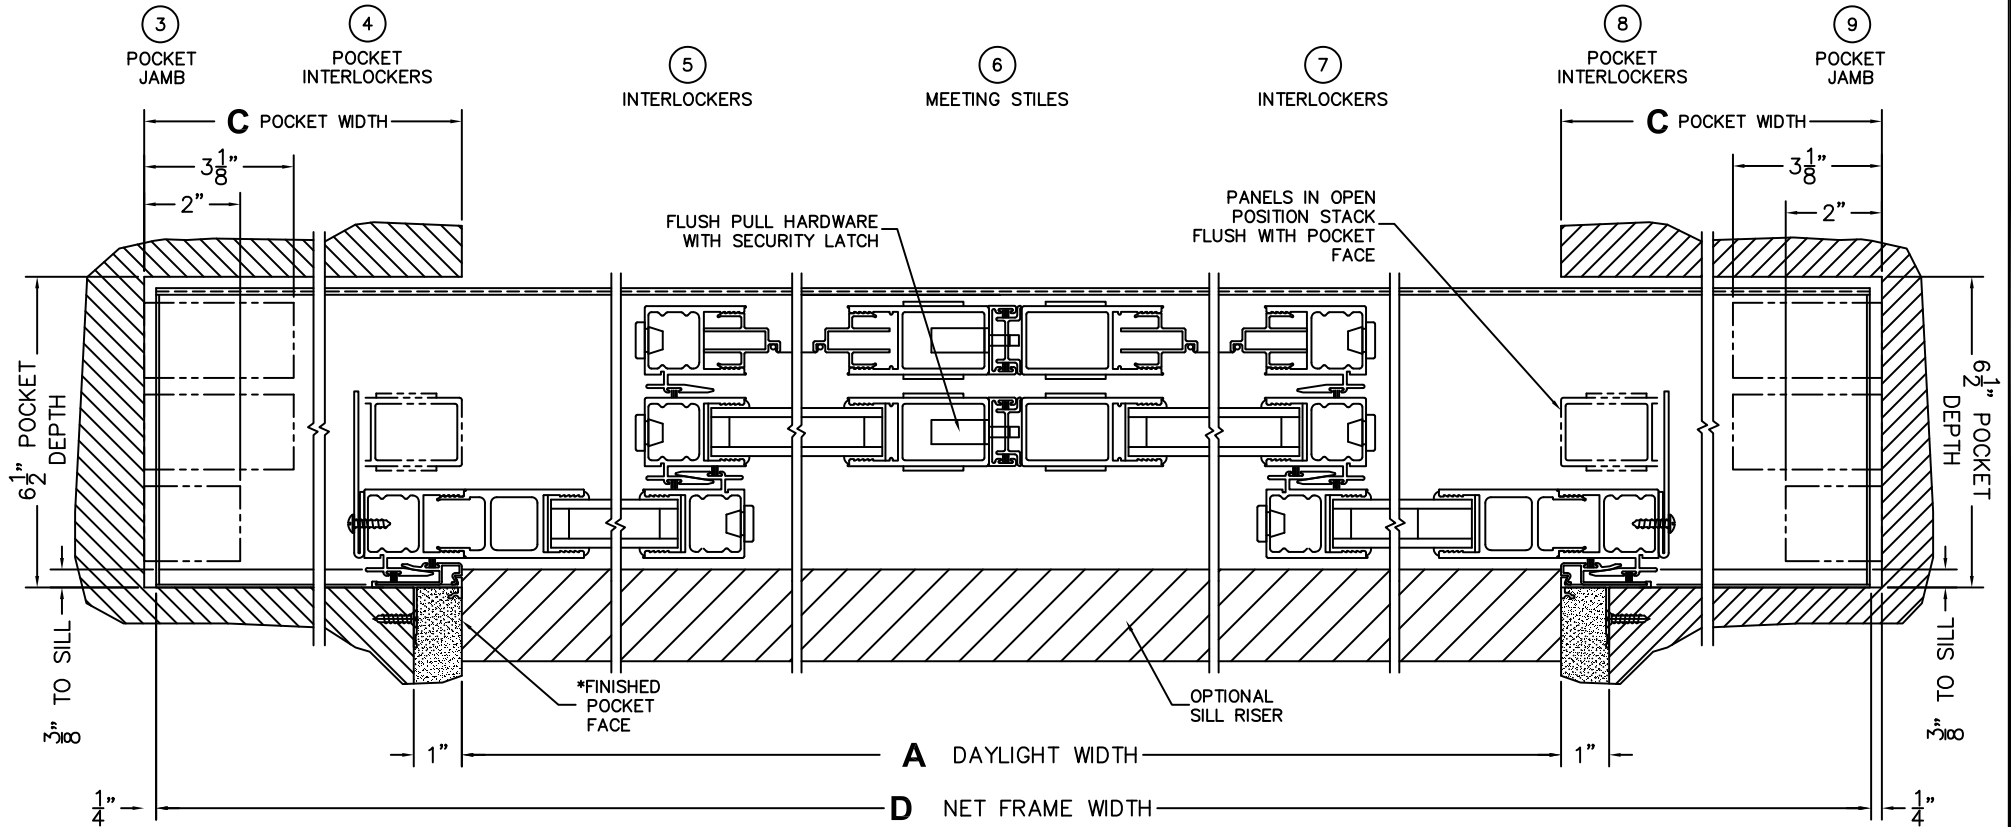

CALCULATED VALUES (FLEETWOOD SUPPLIED)

C(POCKET WIDTH)

D(NET FRAME WIDTH)

NOTES:

(USE RULER TO SCALE DIMENSIONS IN INCHES)

SCALE: 1/4

PXXIXXP DOOR SHOWN

(USE RULER TO SCALE DIMENSIONS IN INCHES)

SCALE: 1/4

*CAUTION: WHEN CONSTRUCTING POCKET NOTE THAT DAYLIGHT WIDTH DOES NOT INCLUDE $1"$ SET BACK FOR POST INTERLOCKER.