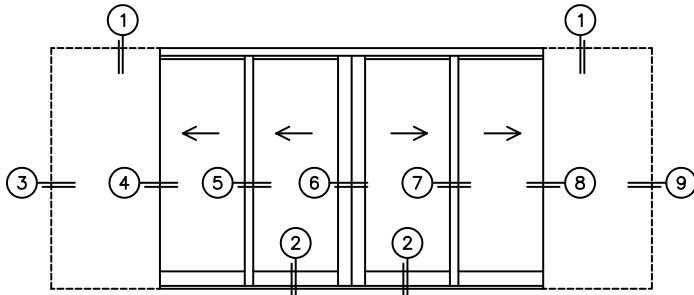

CALCULATED VALUES (FLEETWOOD SUPPLIED)

C(POCKET WIDTH)

D(NET FRAME WIDTH)

NOTES:

(USE RULER TO SCALE DIMENSIONS IN INCHES)

SCALE: 1/4

PXXIXXP DOOR SHOWN

(USE RULER TO SCALE DIMENSIONS IN INCHES)

SCALE: 1/4

*CAUTION: WHEN CONSTRUCTING POCKET NOTE THAT DAYLIGHT WIDTH DOES NOT INCLUDE 1" SET BACK FOR POST INTERLOCKER.