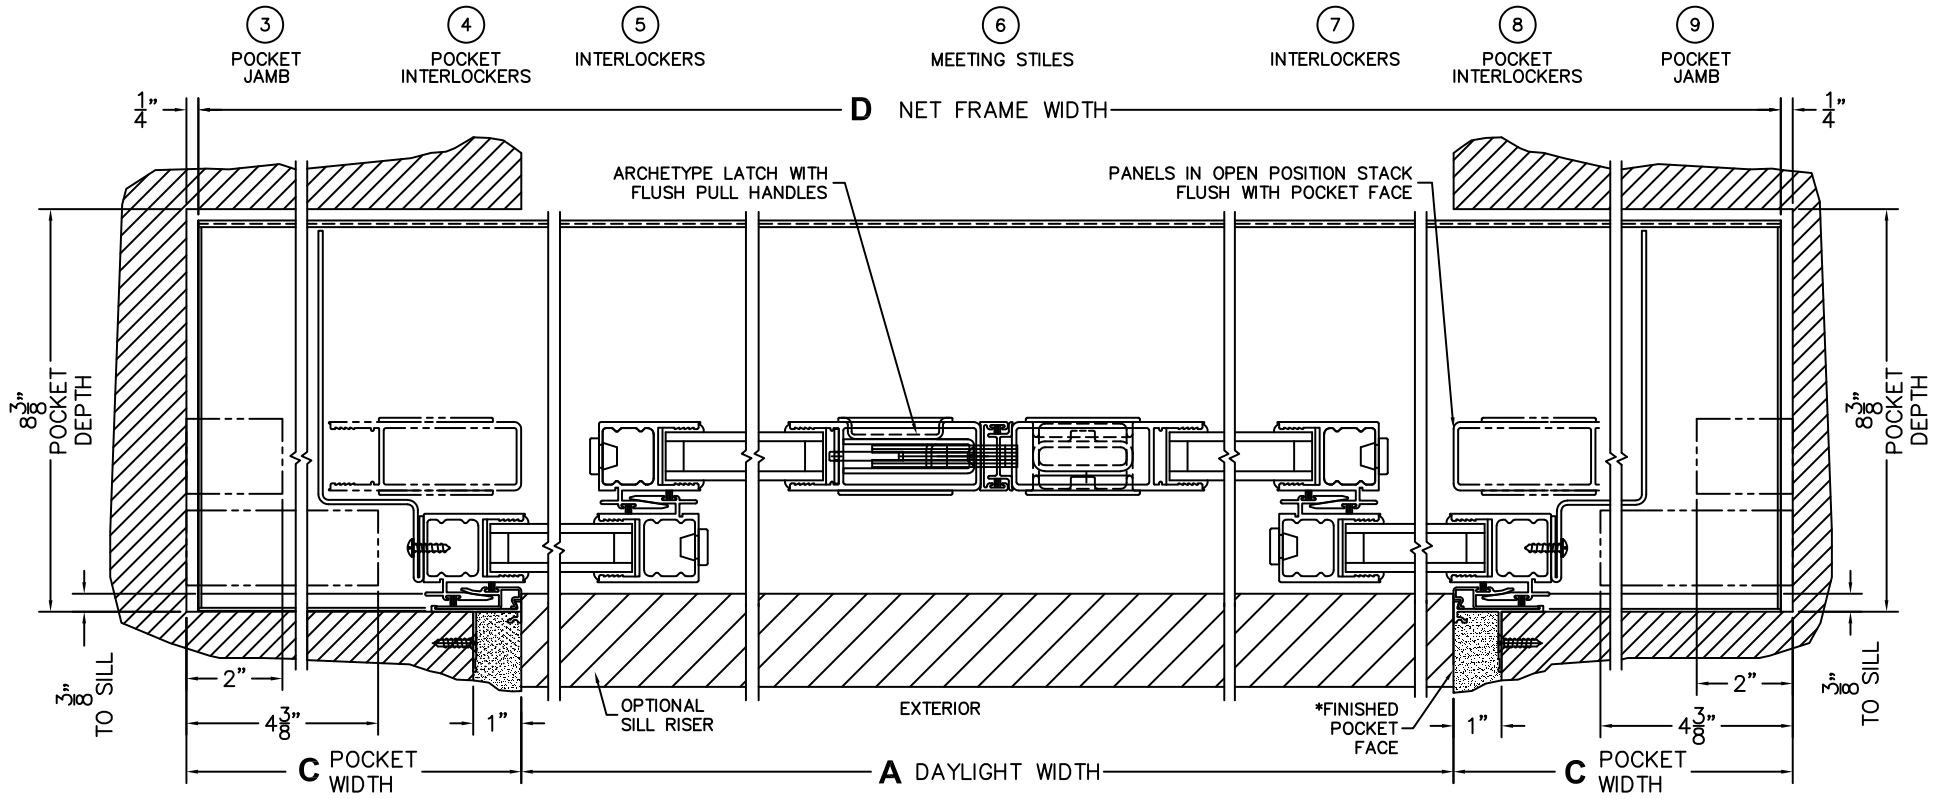

CALCULATED VALUES (FLEETWOOD SUPPLIED)

C(POCKET WIDTH)

D(NET FRAME WIDTH)

NOTES:

(USE RULER TO SCALE DIMENSIONS IN INCHES)

SCALE: 1/4

PXXIXXP DOOR SHOWN

(USE RULER TO SCALE DIMENSIONS IN INCHES)

SCALE: 1/4

*CAUTION: WHEN CONSTRUCTING POCKET NOTE THAT DAYLIGHT WIDTH DOES NOT INCLUDE 1" SET BACK FOR POST INTERLOCKER.