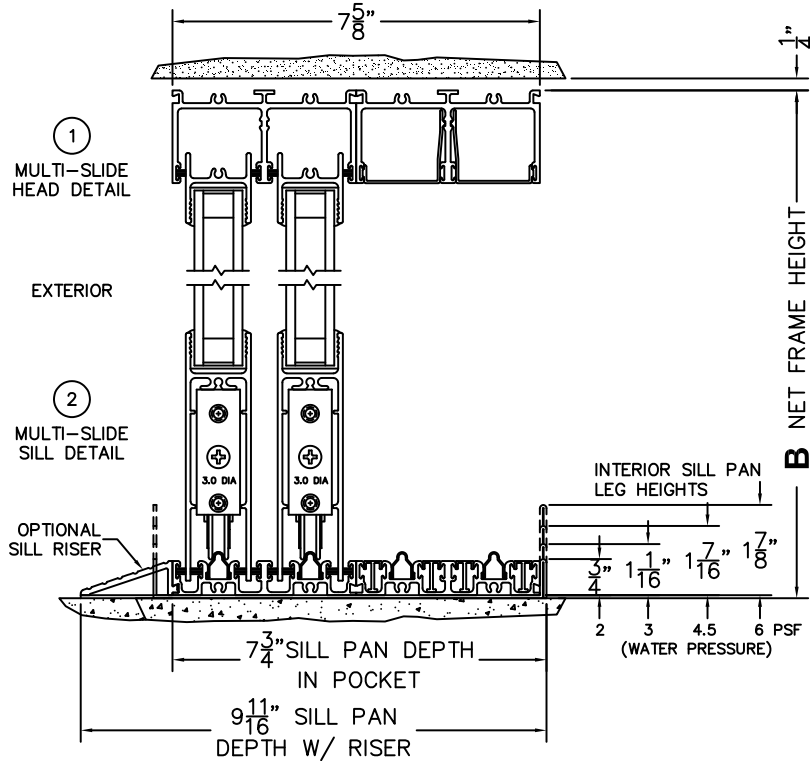

CALCULATED VALUES (FLEETWOOD SUPPLIED)

C(POCKET WIDTH)

D(NET FRAME WIDTH)

NOTES:

(USE RULER TO SCALE DIMENSIONS IN INCHES)

SCALE: 1/4

PXXIXXP DOOR SHOWN

(USE RULER TO SCALE DIMENSIONS IN INCHES)

SCALE: 1/4

*CAUTION: WHEN CONSTRUCTING POCKET NOTE THAT DAYLIGHT WIDTH DOES NOT INCLUDE 1" SET BACK FOR POST INTERLOCKER.