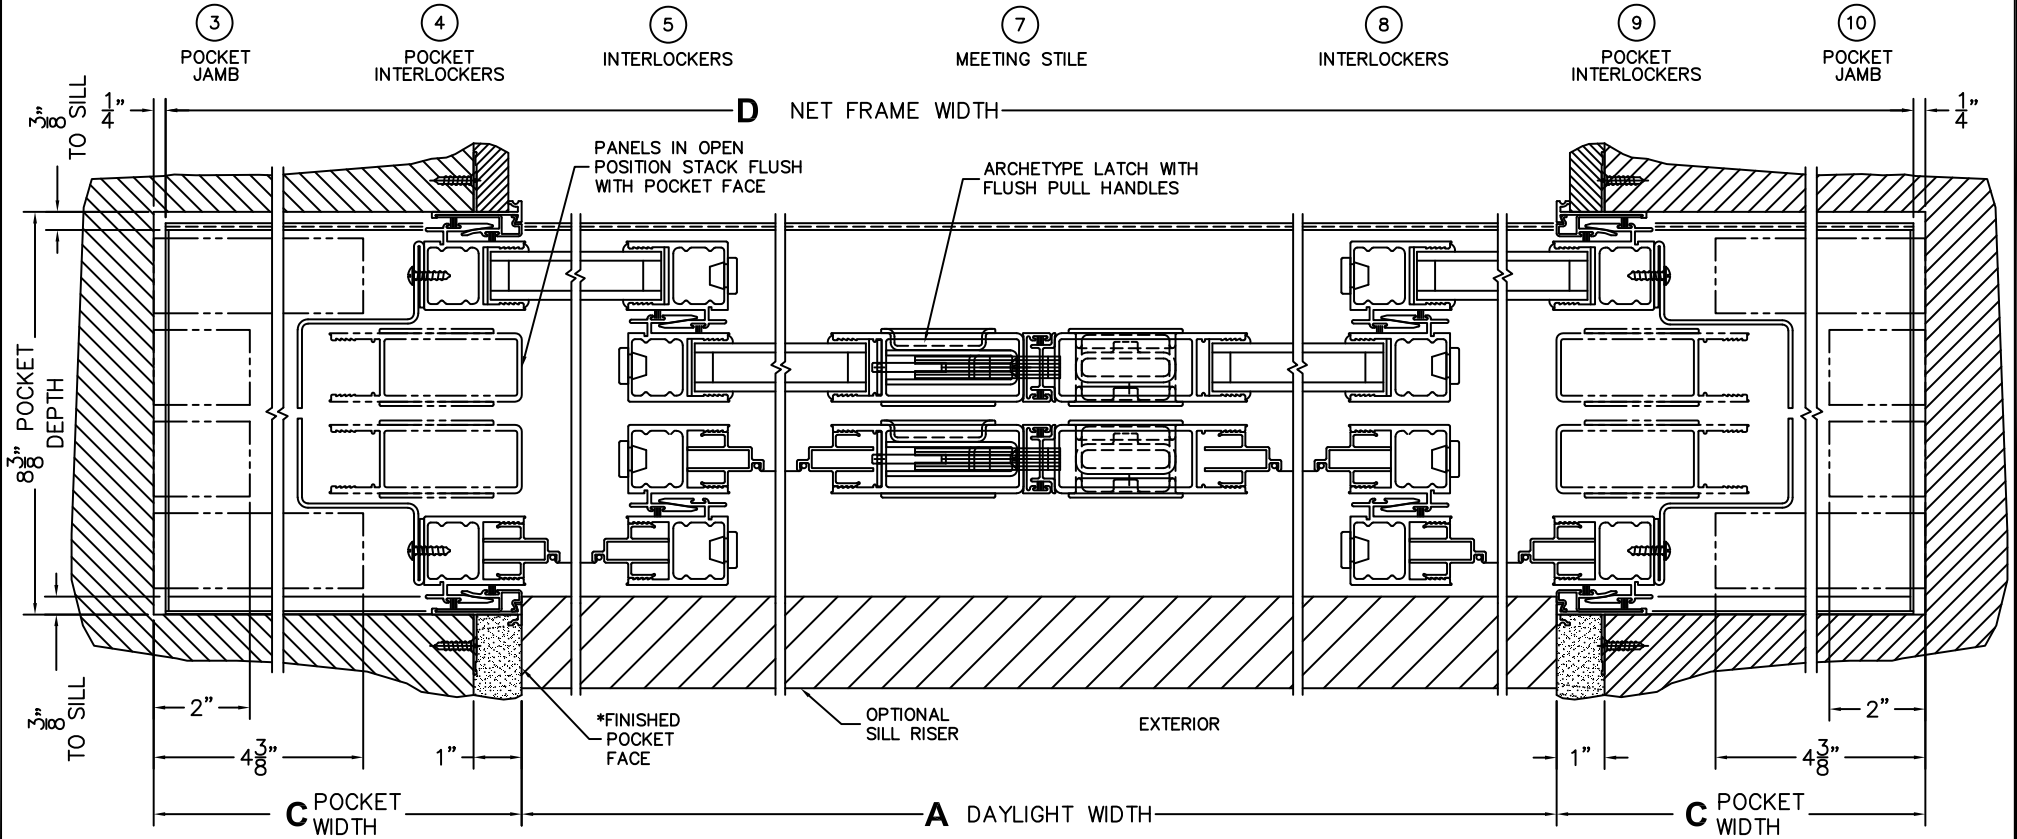

CALCULATED VALUES (FLEETWOOD SUPPLIED)

C(POCKET WIDTH)

D(NET FRAME WIDTH)

NOTES:

(USE RULER TO SCALE DIMENSIONS IN INCHES)

SCALE: 1/4

(USE RULER TO SCALE DIMENSIONS IN INCHES)

SCALE: 1/4

*CAUTION: WHEN CONSTRUCTING POCKET NOTE THAT DAYLIGHT WIDTH DOES NOT INCLUDE 1" SET BACK FOR POST INTERLOCKER.