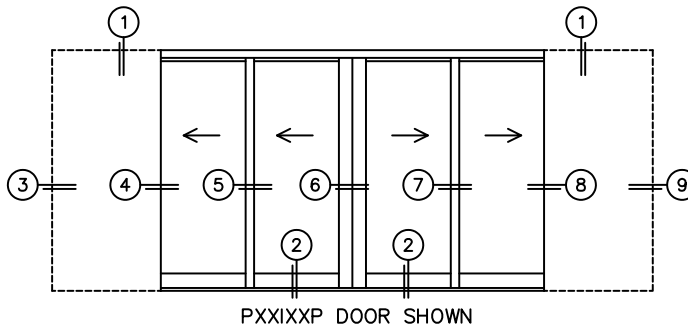

CALCULATED VALUES (FLEETWOOD SUPPLIED)

C(POCKET WIDTH)

D(NET FRAME WIDTH)

NOTES:

(USE RULER TO SCALE DIMENSIONS IN INCHES)

SCALE: 1/4

(USE RULER TO SCALE DIMENSIONS IN INCHES)

SCALE: 1/4

*CAUTION: WHEN CONSTRUCTING POCKET NOTE THAT DAYLIGHT WIDTH DOES NOT INCLUDE 1" SET BACK FOR POST INTERLOCKER.