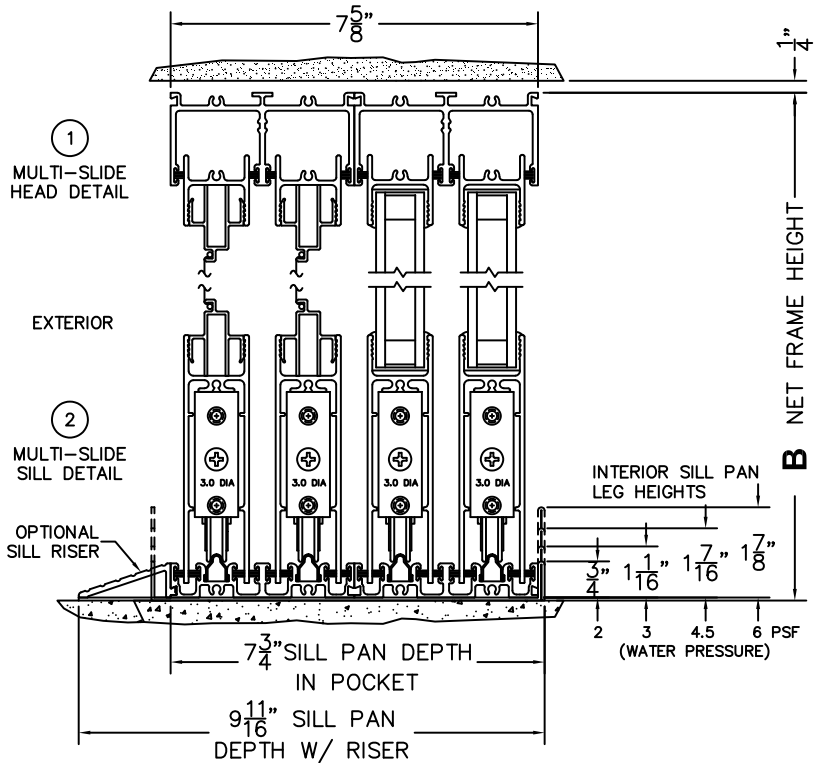

CALCULATED VALUES (FLEETWOOD SUPPLIED)

C(POCKET WIDTH)

D(NET FRAME WIDTH)

NOTES:

(USE RULER TO SCALE DIMENSIONS IN INCHES)

SCALE: 1/4

(USE RULER TO SCALE DIMENSIONS IN INCHES)

SCALE: 1/4

*CAUTION: WHEN CONSTRUCTING POCKET NOTE THAT DAYLIGHT WIDTH DOES NOT INCLUDE 1" SET BACK FOR POST INTERLOCKER.