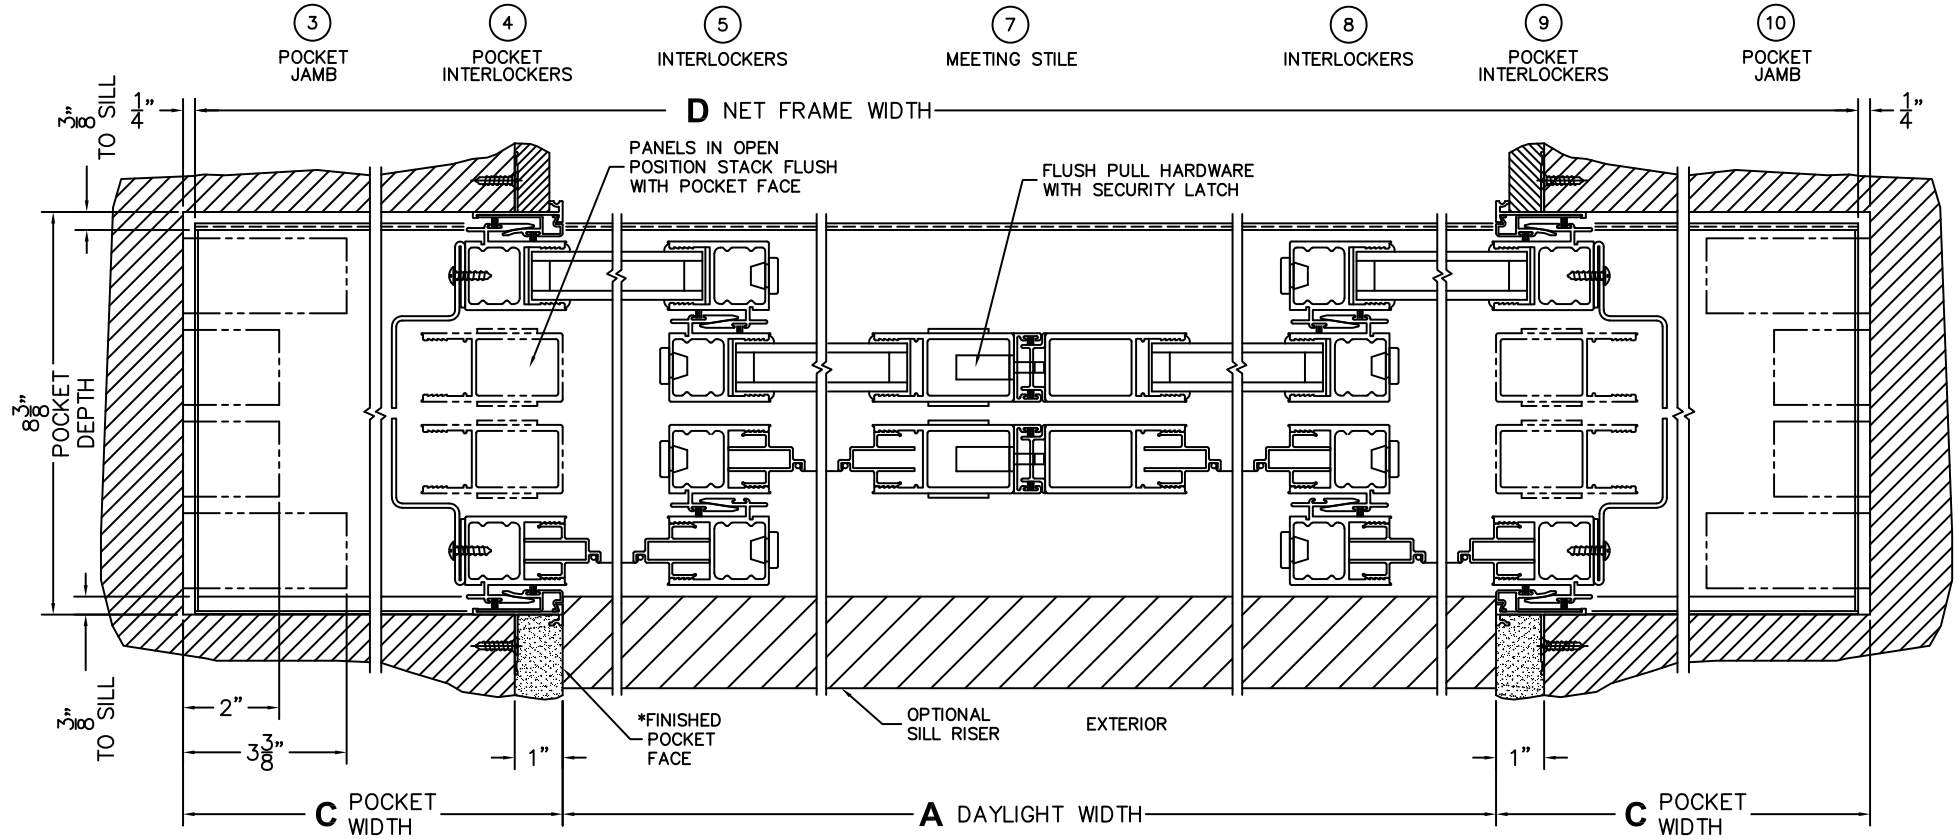

PXXIXP STANDARD CONFIGURATION
NO SCREENS

ORDER NO.:

ITEM NO.:

(USE RULER TO SCALE DIMENSIONS IN INCHES)

SCALE: 1/4

*CAUTION: WHEN CONSTRUCTING POCKET NOTE THAT DAYLIGHT WIDTH DOES NOT INCLUDE 1" SET BACK FOR POST INTERLOCKER.