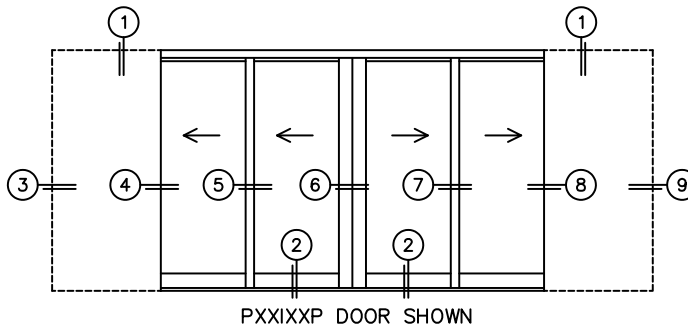

CALCULATED VALUES (FLEETWOOD SUPPLIED)

C(POCKET WIDTH)

D(NET FRAME WIDTH)

NOTES:

(USE RULER TO SCALE DIMENSIONS IN INCHES)

SCALE: 1/4

FLEETWOOD
WINDOWS & DOORS
FleetwoodUSA.com

NORWOOD 3070EX M/S

PXXIXP STANDARD CONFIGURATION
NO SCREENS

ORDER NO.:

ITEM NO.:

(USE RULER TO SCALE DIMENSIONS IN INCHES)

SCALE: 1/4

*CAUTION: WHEN CONSTRUCTING POCKET NOTE THAT DAYLIGHT WIDTH DOES NOT INCLUDE 1" SET BACK FOR POST INTERLOCKER.