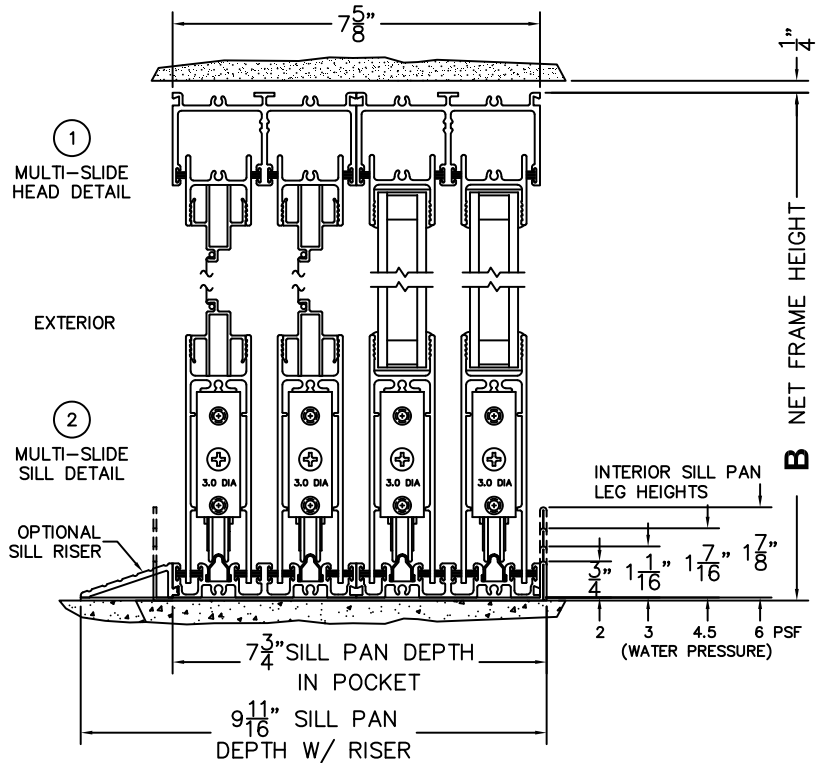

CALCULATED VALUES (FLEETWOOD SUPPLIED)

C(POCKET WIDTH)

D(NET FRAME WIDTH)

NOTES:

(USE RULER TO SCALE DIMENSIONS IN INCHES)

SCALE: 1/4

FLEETWOOD
WINDOWS & DOORS
FleetwoodUSA.com

NORWOOD 3070EX M/S

PXXIXP STANDARD CONFIGURATION
NO SCREENS

ORDER NO.:

ITEM NO.:

(USE RULER TO SCALE DIMENSIONS IN INCHES)

SCALE: 1/4

*CAUTION: WHEN CONSTRUCTING POCKET NOTE THAT DAYLIGHT WIDTH DOES NOT INCLUDE 1" SET BACK FOR POST INTERLOCKER.