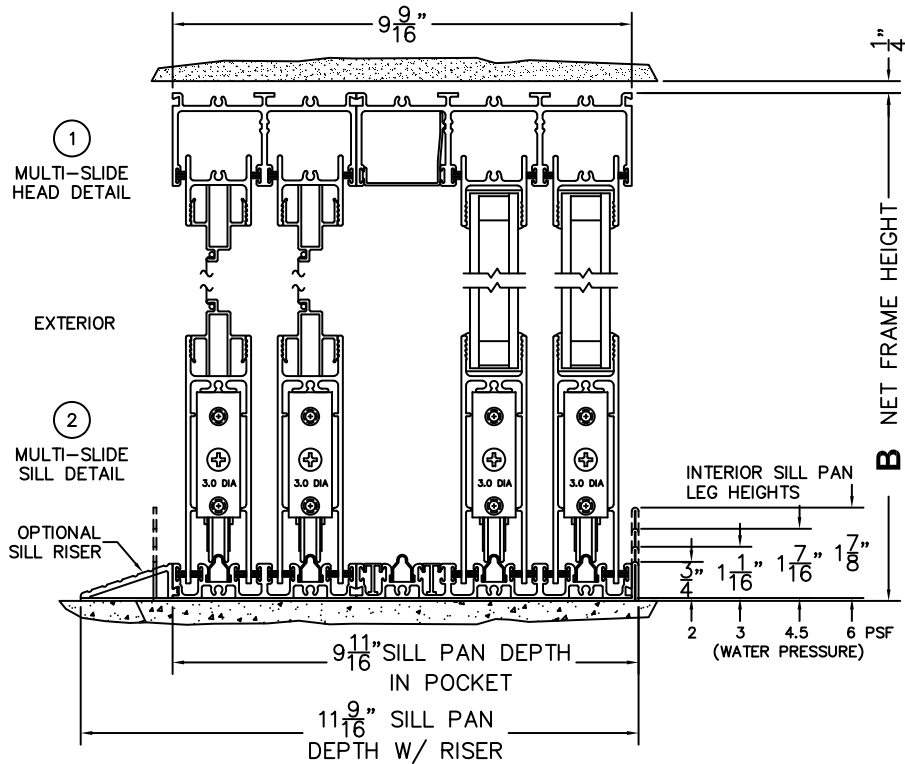

SILL PAN HEIGHT (INTERIOR LEG)  
(3/4", 1-1/16", 1-7/16" OR 1-7/8")

CALCULATED VALUES (FLEETWOOD SUPPLIED)

**C**(POCKET WIDTH)

**D**(NET FRAME WIDTH)

NOTES:

(USE RULER TO SCALE DIMENSIONS IN INCHES)

SCALE: 1/4

PXXIXXP DOOR SHOWN

(USE RULER TO SCALE DIMENSIONS IN INCHES)

SCALE: 1/4

\*CAUTION: WHEN CONSTRUCTING POCKET NOTE THAT DAYLIGHT WIDTH DOES NOT INCLUDE 1" SET BACK FOR POST INTERLOCKER.