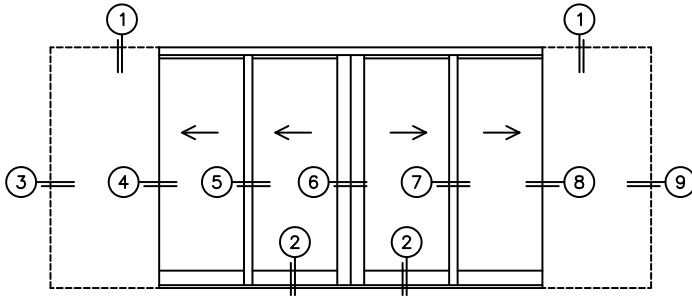

SILL PAN HEIGHT (INTERIOR LEG)  
(3/4", 1-1/16", 1-7/16" OR 1-7/8")

CALCULATED VALUES (FLEETWOOD SUPPLIED)

**C**(POCKET WIDTH)

**D**(NET FRAME WIDTH)

NOTES:

(USE RULER TO SCALE DIMENSIONS IN INCHES)

SCALE: 1/4

PXXIXXP DOOR SHOWN

(USE RULER TO SCALE DIMENSIONS IN INCHES)

SCALE: 1/4

\*CAUTION: WHEN CONSTRUCTING POCKET NOTE THAT DAYLIGHT WIDTH DOES NOT INCLUDE 1" SET BACK FOR POST INTERLOCKER.