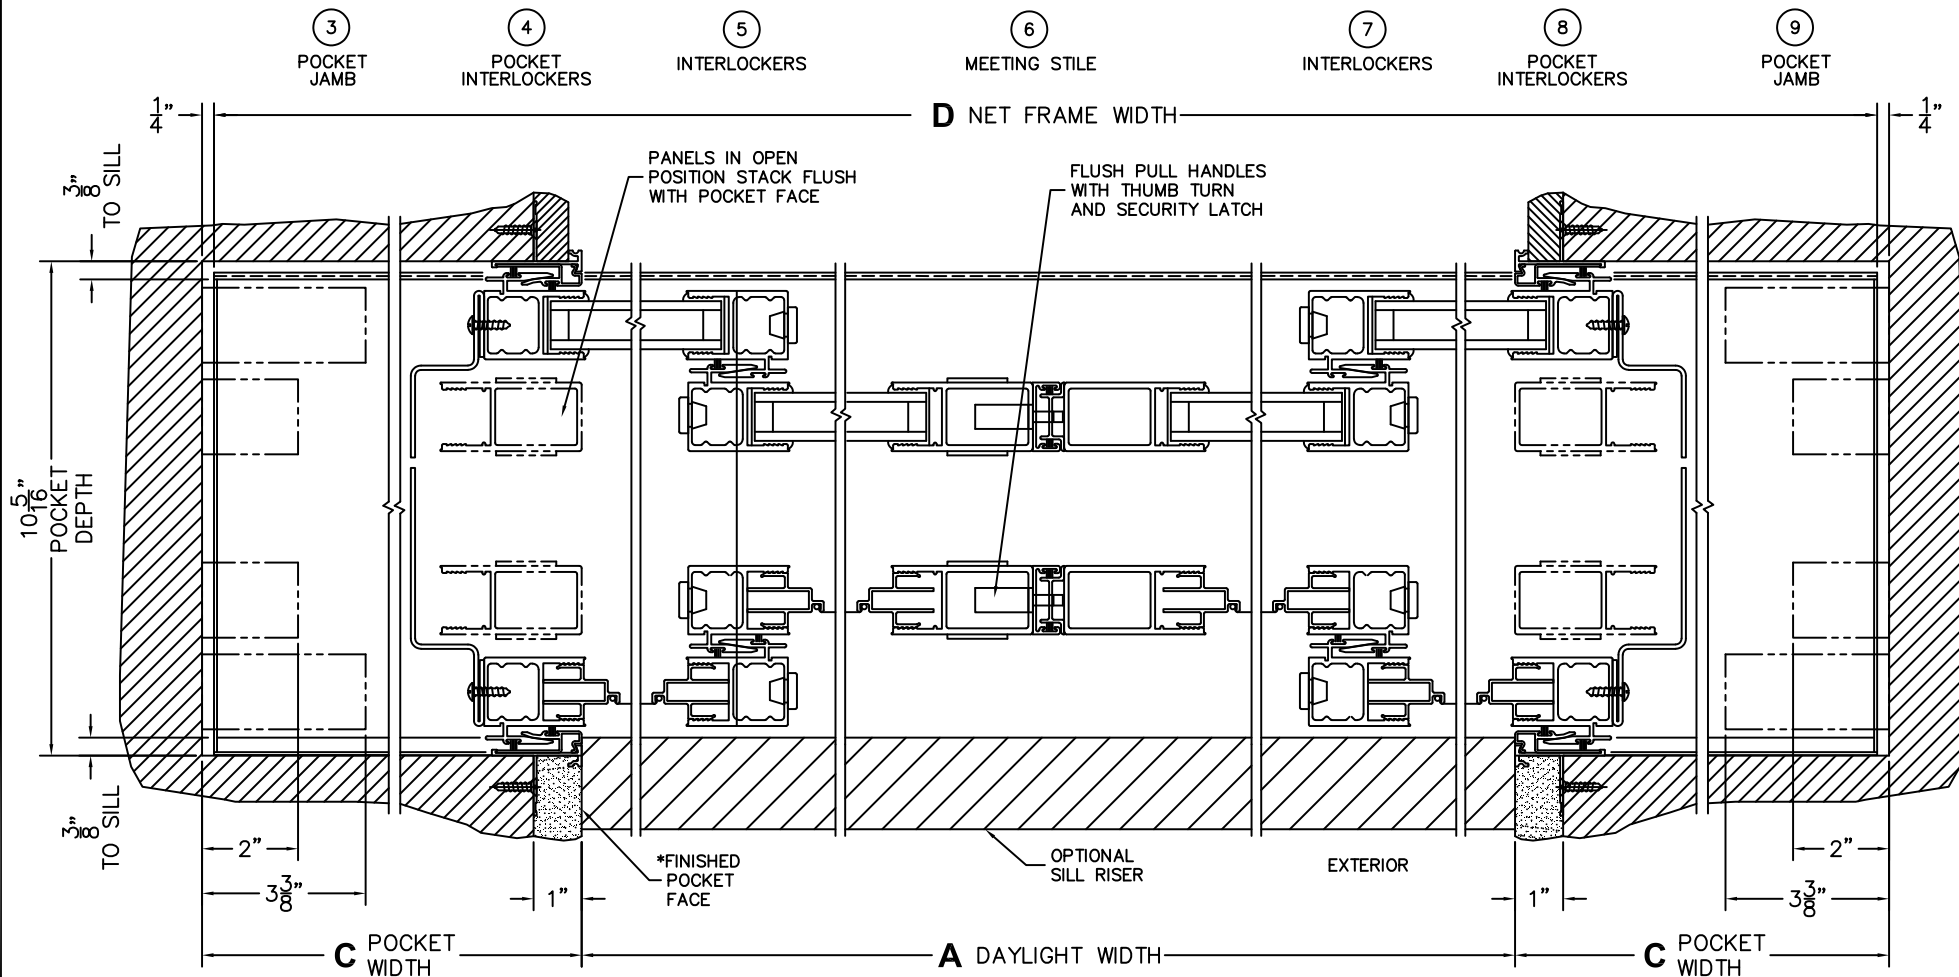

SILL PAN HEIGHT (INTERIOR LEG)  
(3/4", 1-1/16", 1-7/16" OR 1-7/8")

CALCULATED VALUES (FLEETWOOD SUPPLIED)

**C**(POCKET WIDTH)

**D**(NET FRAME WIDTH)

NOTES:

(USE RULER TO SCALE DIMENSIONS IN INCHES)

SCALE: 1/4

PXXIXXP DOOR SHOWN

(USE RULER TO SCALE DIMENSIONS IN INCHES)

SCALE: 1/4

\*CAUTION: WHEN CONSTRUCTING POCKET NOTE THAT DAYLIGHT WIDTH DOES NOT INCLUDE 1" SET BACK FOR POST INTERLOCKER.