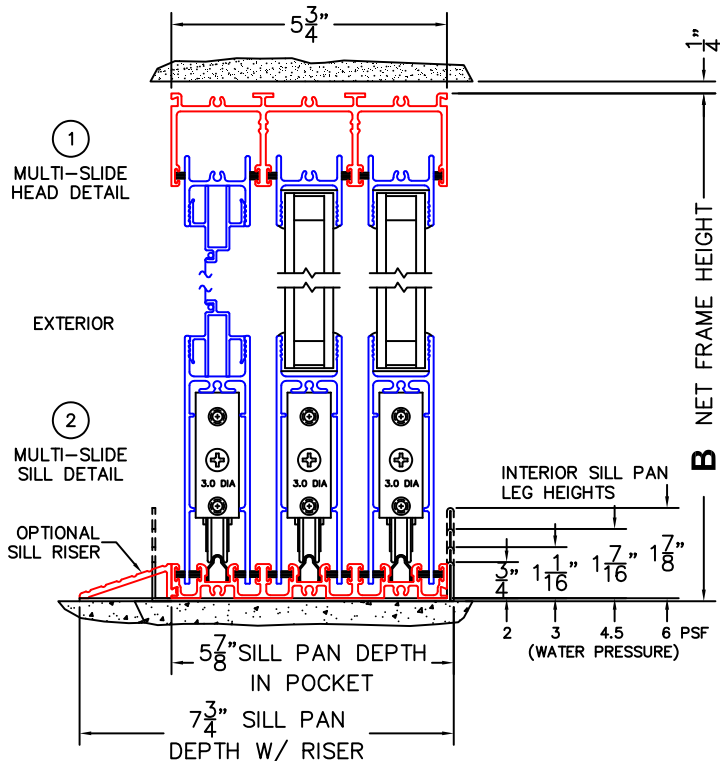

CALCULATED VALUES (FLEETWOOD SUPPLIED)

C(POCKET WIDTH)

D(NET FRAME WIDTH)

NOTES:

(USE RULER TO SCALE DIMENSIONS IN INCHES)

SCALE: 1/4

(USE RULER TO SCALE DIMENSIONS IN INCHES)

SCALE: 1/4

*CAUTION: WHEN CONSTRUCTING POCKET NOTE THAT DAYLIGHT WIDTH DOES NOT INCLUDE 1" SET BACK FOR POST INTERLOCKER.