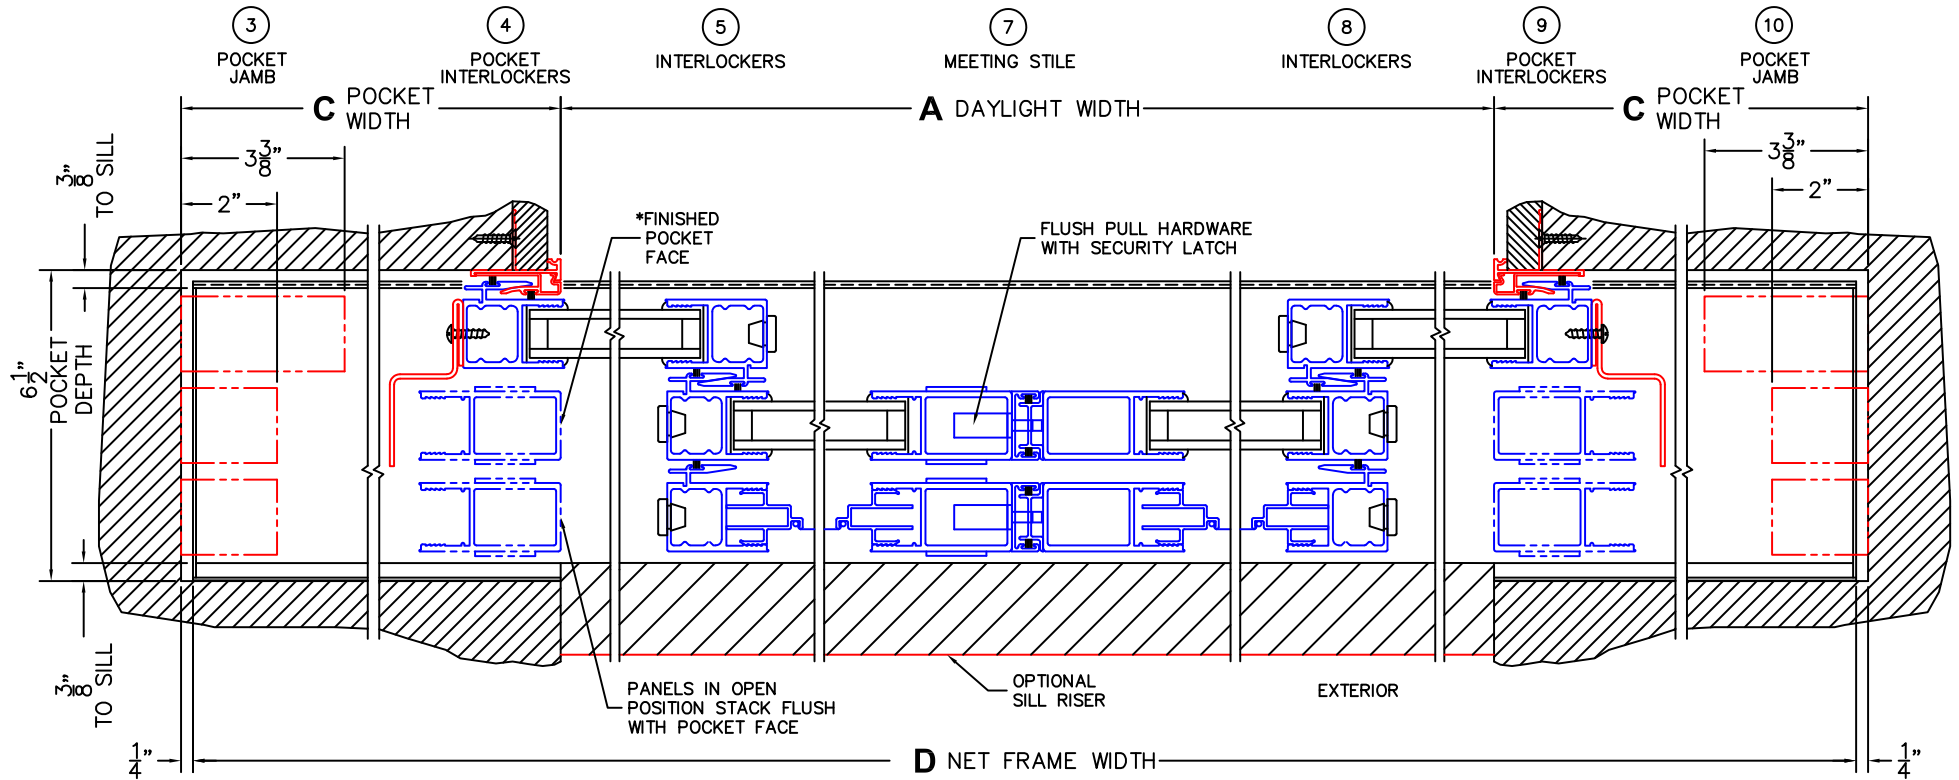

CALCULATED VALUES (FLEETWOOD SUPPLIED)

C(POCKET WIDTH)

D(NET FRAME WIDTH)

NOTES:

(USE RULER TO SCALE DIMENSIONS IN INCHES)

SCALE: 1/4

(USE RULER TO SCALE DIMENSIONS IN INCHES)

SCALE: 1/4

*CAUTION: WHEN CONSTRUCTING POCKET NOTE THAT DAYLIGHT WIDTH DOES NOT INCLUDE 1" SET BACK FOR POST INTERLOCKER.