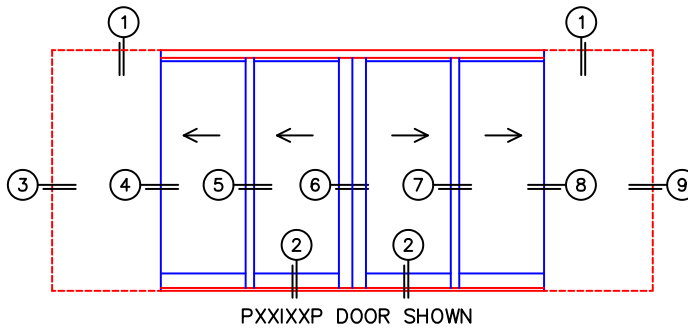

CALCULATED VALUES (FLEETWOOD SUPPLIED)

C(POCKET WIDTH)

D(NET FRAME WIDTH)

NOTES:

(USE RULER TO SCALE DIMENSIONS IN INCHES)

SCALE: 1/4

(USE RULER TO SCALE DIMENSIONS IN INCHES)

SCALE: 1/4

*CAUTION: WHEN CONSTRUCTING POCKET NOTE THAT DAYLIGHT WIDTH DOES NOT INCLUDE 1" SET BACK FOR POST INTERLOCKER.