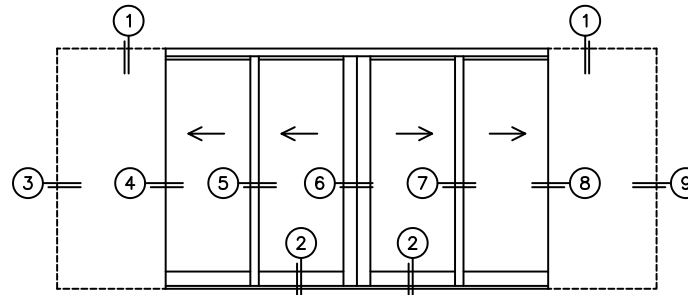

CALCULATED VALUES (FLEETWOOD SUPPLIED)

C (POCKET WIDTH)	
D (NET FRAME WIDTH)	

NOTES:

(USE RULER TO SCALE DIMENSIONS IN INCHES)

SCALE: 1/4

PXXIXP DOOR SHOWN

FLEETWOOD
WINDOWS & DOORS
FleetwoodUSA.com

NORWOOD 3070EX M/S
PXXIXP CUSTOM CONFIGURATION
NO SCREENS

ORDER NO.:	
ITEM NO.:	
REQUIRED DEALER INFO.	
A (DAYLIGHT WIDTH)	
B (NET FRAME HEIGHT)	
SILL PAN HEIGHT (INTERIOR LEG) (3/4", 1-1/16", 1-7/16" OR 1-7/8")	
CALCULATED VALUES (FLEETWOOD SUPPLIED)	
C (POCKET WIDTH)	
D (NET FRAME WIDTH)	

SCALE: 1/8

NOTES:

*CAUTION: WHEN CONSTRUCTING POCKET NOTE THAT DAYLIGHT WIDTH DOES NOT INCLUDE 1" SET BACK FOR POST INTERLOCKER.