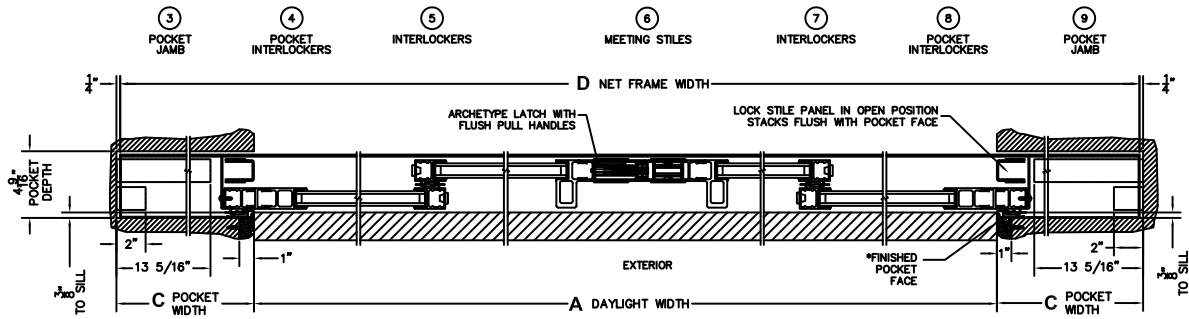

CALCULATED VALUES (FLEETWOOD SUPPLIED)

C (POCKET WIDTH)	
D (NET FRAME WIDTH)	

NOTES:

(USE RULER TO SCALE DIMENSIONS IN INCHES)

SCALE: 1/4

PXXIXP DOOR SHOWN

FLEETWOOD
WINDOWS & DOORS
FleetwoodUSA.com

NORWOOD 3070EX M/S
PXXIXP CUSTOM CONFIGURATION
NO SCREENS

ORDER NO.:	
ITEM NO.:	
REQUIRED DEALER INFO.	
A (DAYLIGHT WIDTH)	
B (NET FRAME HEIGHT)	
SILL PAN HEIGHT (INTERIOR LEG) (3/4", 1-1/16", 1-7/16" OR 1-7/8")	
CALCULATED VALUES (FLEETWOOD SUPPLIED)	
C (POCKET WIDTH)	
D (NET FRAME WIDTH)	

SCALE: 1/8

NOTES:

*CAUTION: WHEN CONSTRUCTING POCKET NOTE THAT DAYLIGHT WIDTH DOES NOT INCLUDE 1" SET BACK FOR POST INTERLOCKER.