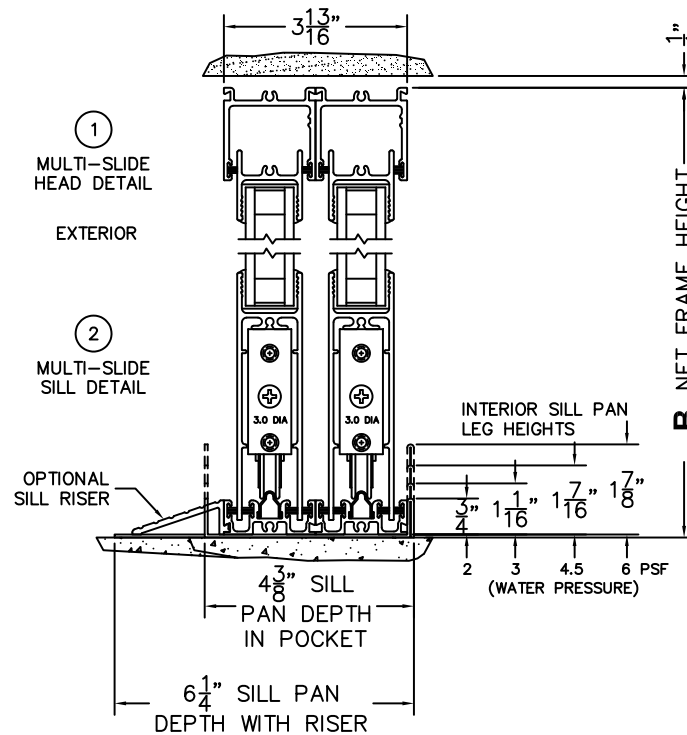

CALCULATED VALUES (FLEETWOOD SUPPLIED)

C (POCKET WIDTH)	
D (NET FRAME WIDTH)	

NOTES:

(USE RULER TO SCALE DIMENSIONS IN INCHES)

SCALE: 1/4

PXXIXP DOOR SHOWN

FLEETWOOD
WINDOWS & DOORS
FleetwoodUSA.com

NORWOOD 3070EX M/S
PXXIXP CUSTOM CONFIGURATION
NO SCREENS

ORDER NO.:	
ITEM NO.:	
REQUIRED DEALER INFO.	
A (DAYLIGHT WIDTH)	
B (NET FRAME HEIGHT)	
SILL PAN HEIGHT (INTERIOR LEG) (3/4", 1-1/16", 1-7/16" OR 1-7/8")	
CALCULATED VALUES (FLEETWOOD SUPPLIED)	
C (POCKET WIDTH)	
D (NET FRAME WIDTH)	

SCALE: 1/8

NOTES:

*CAUTION: WHEN CONSTRUCTING POCKET NOTE THAT DAYLIGHT WIDTH DOES NOT INCLUDE 1" SET BACK FOR POST INTERLOCKER.