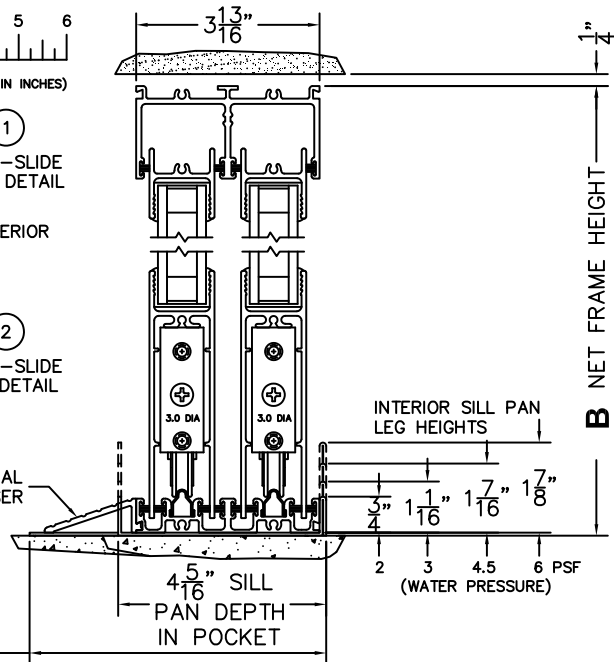

SILL PAN HEIGHT(INTERIOR LEG)
(3/4", 1-1/16", 1-7/16" OR 1-7/8")

CALCULATED VALUES (FLEETWOOD SUPPLIED)

C(POCKET WIDTH)

D(NET FRAME WIDTH)

NOTES:

(USE RULER TO SCALE DIMENSIONS IN INCHES)

SCALE: 1/4

①
MULTI-SLIDE
HEAD DETAIL

EXTERIOR

②
MULTI-SLIDE
SILL DETAIL

OPTIONAL
SILL RISER

6 3/16" SILL
PAN DEPTH
WITH RISER

*CAUTION: WHEN CONSTRUCTING POCKET NOTE THAT DAYLIGHT WIDTH DOES NOT INCLUDE 1" SET BACK FOR POST INTERLOCKER.

③
POCKET
JAMB