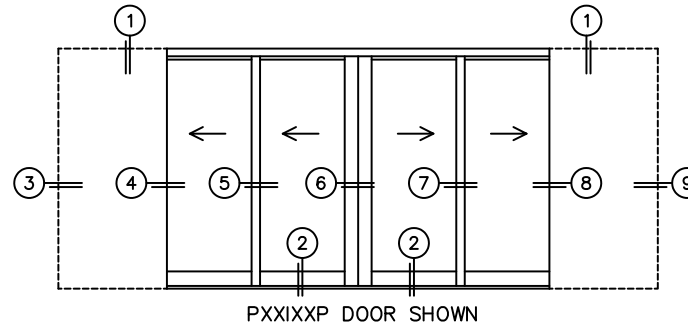

SILL PAN HEIGHT(INTERIOR LEG)
(3/4", 1-1/16", 1-7/16" OR 1-7/8")

CALCULATED VALUES (FLEETWOOD SUPPLIED)

C(POCKET WIDTH)

D(NET FRAME WIDTH)

NOTES:

(USE RULER TO SCALE DIMENSIONS IN INCHES)

SCALE: 1/4

①
MULTI-SLIDE
HEAD DETAIL

EXTERIOR

②
MULTI-SLIDE
SILL DETAIL

OPTIONAL
SILL RISER

6 3/16" SILL
PAN DEPTH
WITH RISER

*CAUTION: WHEN CONSTRUCTING POCKET NOTE THAT DAYLIGHT WIDTH DOES NOT INCLUDE 1" SET BACK FOR POST INTERLOCKER.

③
POCKET
JAMB