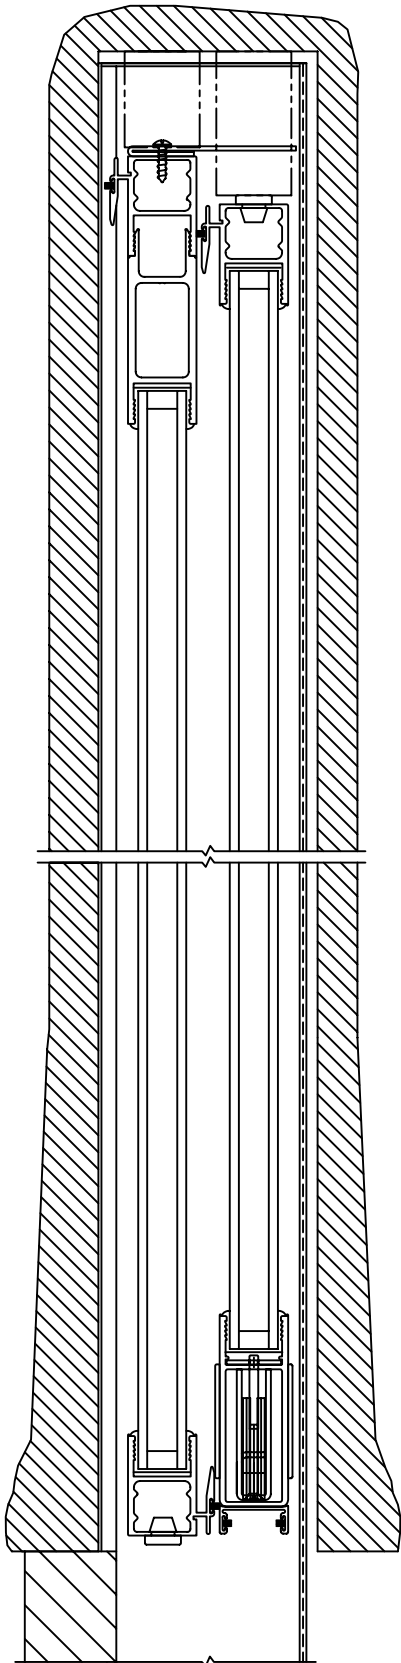

FLEETWOOD
WINDOWS & DOORS
FleetwoodUSA.com

NORWOOD 3070EX M/S
PXXIXXP CUSTOM CONFIGURATION
NO SCREENS

ORDER NO.:

ITEM NO.:

SCALE: 1/4

REQUIRED DEALER INFO.

A(DAYLIGHT WIDTH)

B(NET FRAME HEIGHT)

SILL PAN HEIGHT(INTERIOR LEG)
(3/4", 1-1/16", 1-7/16" OR 1-7/8")

CALCULATED VALUES (FLEETWOOD SUPPLIED)

C(POCKET WIDTH)

D(NET FRAME WIDTH)

NOTES:

PXXIXXP DOOR SHOWN

FLEETWOOD
WINDOWS & DOORS
FleetwoodUSA.com

NORWOOD 3070EX M/S
PXXIXP CUSTOM CONFIGURATION
NO SCREENS

ORDER NO.:

ITEM NO.:

SCALE: 1/8

FLEETWOOD
 WINDOWS & DOORS
 FleetwoodUSA.com

NORWOOD 3070EX M/S
 PXXIXP CUSTOM CONFIGURATION
 NO SCREENS

ORDER NO.:

ITEM NO.:

SCALE: 1/4

POCKET VIEWS: PANELS IN OPEN POSITION
 (LEFT SIDE)

(RIGHT SIDE)