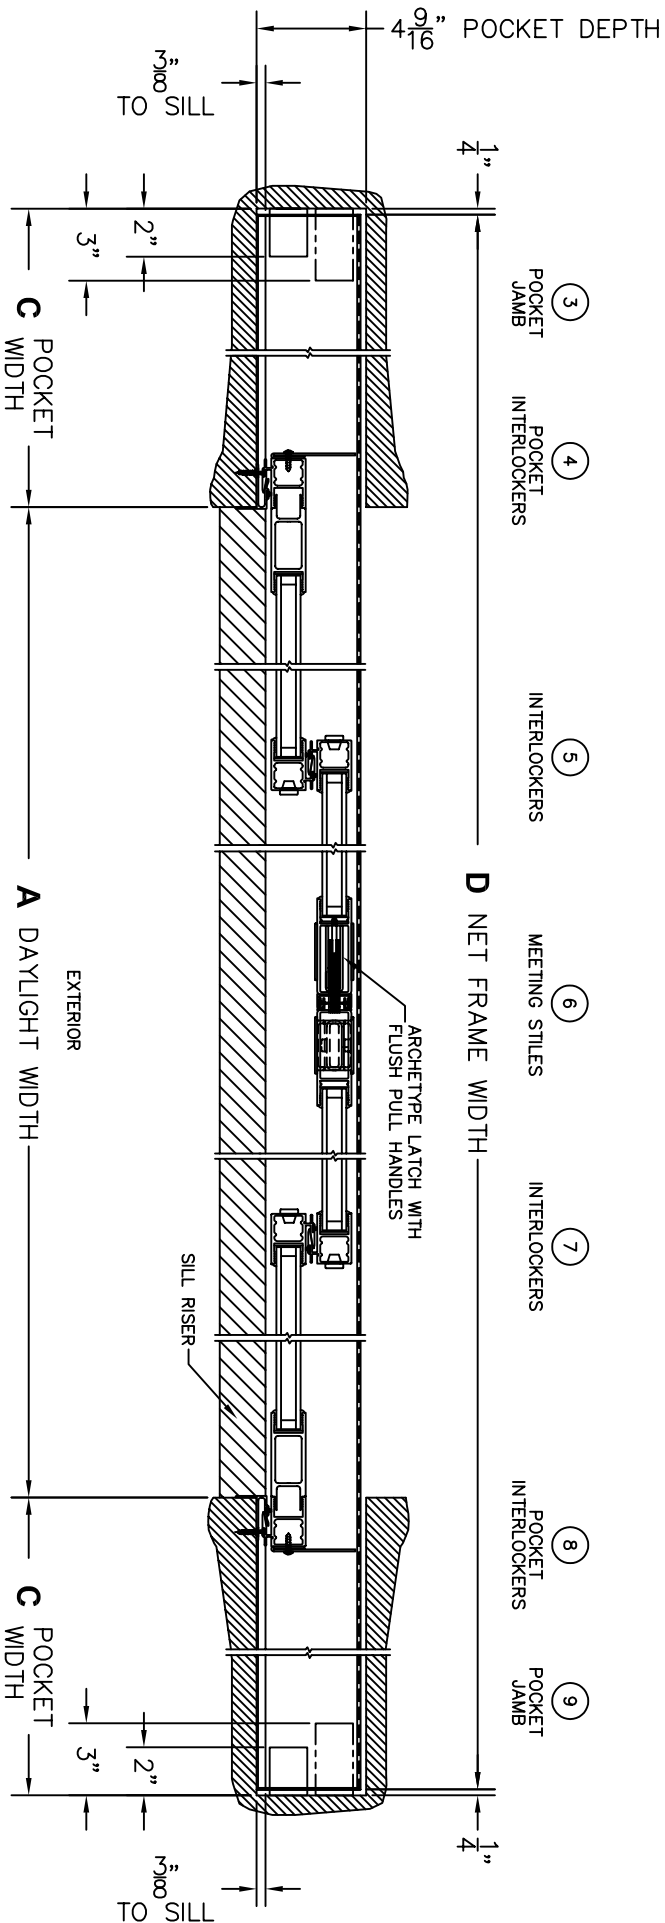

FLEETWOOD
WINDOWS & DOORS
FleetwoodUSA.com

NORWOOD 3070EX M/S
PXXIXP CUSTOM CONFIGURATION
NO SCREENS

ORDER NO.:

ITEM NO.:

SCALE: 1/8