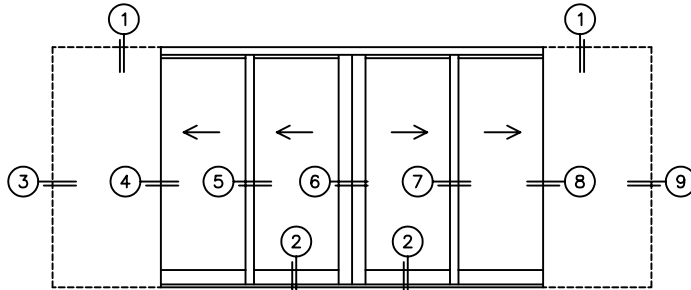

SILL PAN HEIGHT(INTERIOR LEG)
(3/4", 1-1/16", 1-7/16" OR 1-7/8")

CALCULATED VALUES (FLEETWOOD SUPPLIED)

C(POCKET WIDTH)

D(NET FRAME WIDTH)

NOTES:

PXXIXXP DOOR SHOWN

FLEETWOOD
WINDOWS & DOORS
FleetwoodUSA.com

SCALE: 1/4

POCKET VIEWS: PANELS IN OPEN POSITION
 (LEFT SIDE)

(RIGHT SIDE)