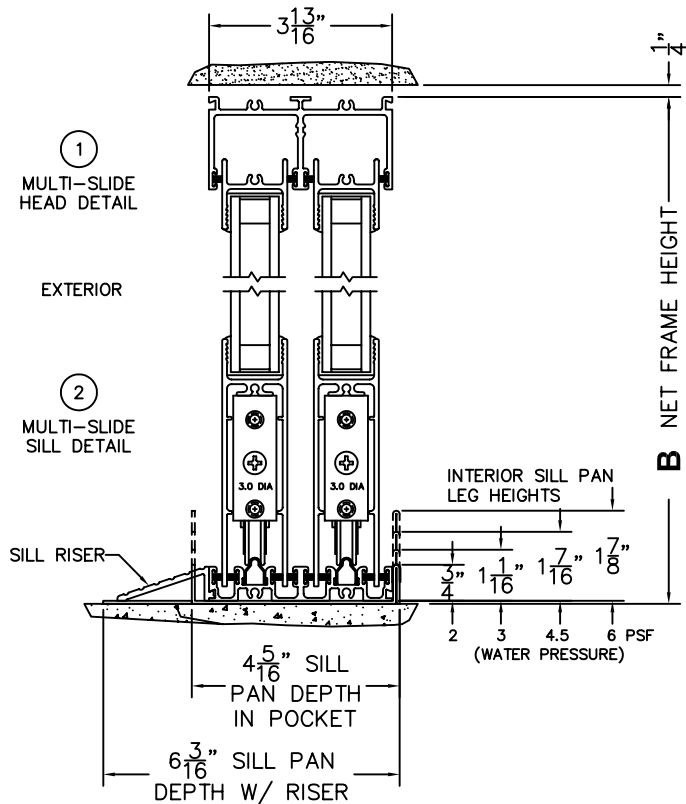

SILL PAN HEIGHT(INTERIOR LEG)
(3/4", 1-1/16", 1-7/16" OR 1-7/8")

CALCULATED VALUES (FLEETWOOD SUPPLIED)

C(POCKET WIDTH)

D(NET FRAME WIDTH)

NOTES:

PXXIXXP DOOR SHOWN

FLEETWOOD
WINDOWS & DOORS
FleetwoodUSA.com

SCALE: 1/4

POCKET VIEWS: PANELS IN OPEN POSITION
 (LEFT SIDE)

(RIGHT SIDE)