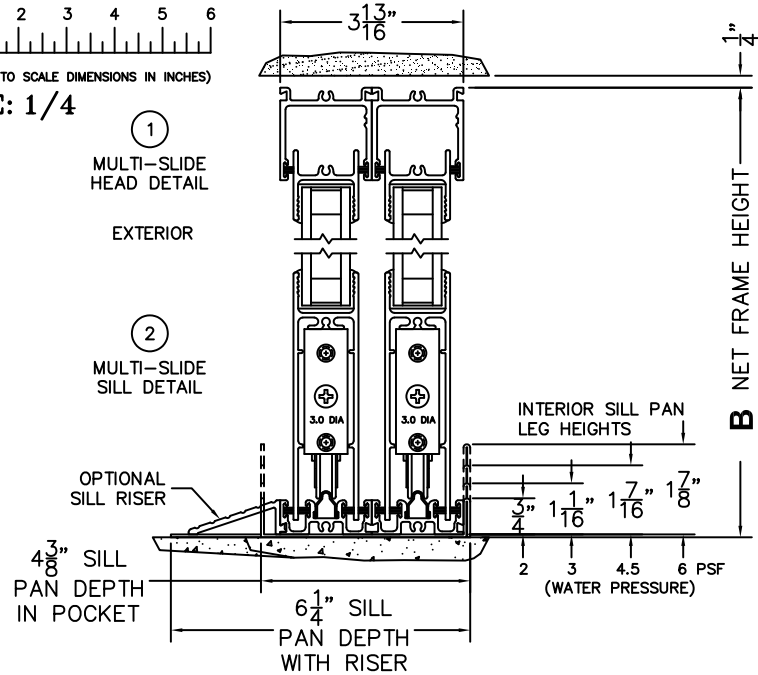

SILL PAN HEIGHT(INTERIOR LEG)
(3/4", 1-1/16", 1-7/16" OR 1-7/8")

CALCULATED VALUES (FLEETWOOD SUPPLIED)

C(POCKET WIDTH)

D(NET FRAME WIDTH)

NOTES:

(USE RULER TO SCALE DIMENSIONS IN INCHES)

SCALE: 1/4

*CAUTION: WHEN CONSTRUCTING POCKET NOTE THAT DAYLIGHT WIDTH DOES NOT INCLUDE 1" SET BACK FOR POST INTERLOCKER.