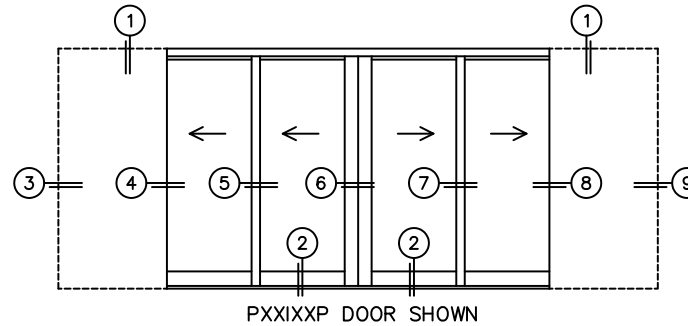

SILL PAN HEIGHT(INTERIOR LEG)
(3/4", 1-1/16", 1-7/16" OR 1-7/8")

CALCULATED VALUES (FLEETWOOD SUPPLIED)

C(POCKET WIDTH)

D(NET FRAME WIDTH)

NOTES:

(USE RULER TO SCALE DIMENSIONS IN INCHES)

SCALE: 1/4

*CAUTION: WHEN CONSTRUCTING POCKET NOTE THAT DAYLIGHT WIDTH DOES NOT INCLUDE 1" SET BACK FOR POST INTERLOCKER.