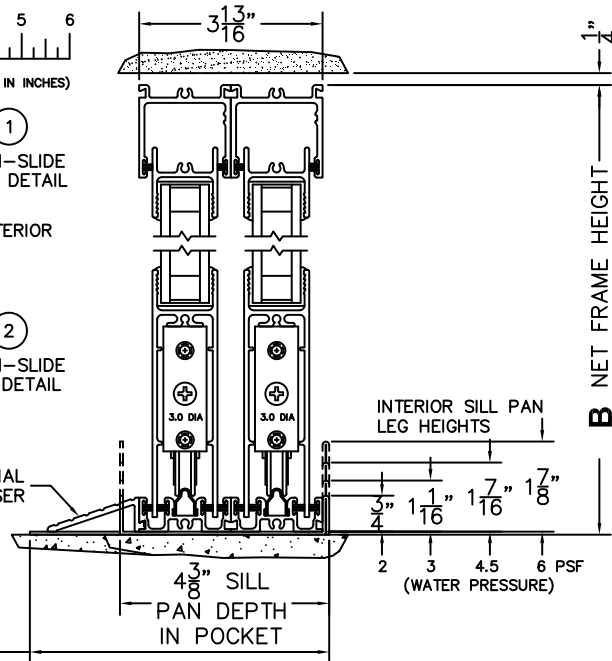

SILL PAN HEIGHT(INTERIOR LEG)
(3/4", 1-1/16", 1-7/16" OR 1-7/8")

CALCULATED VALUES (FLEETWOOD SUPPLIED)

C(POCKET WIDTH)

D(NET FRAME WIDTH)

NOTES:

(USE RULER TO SCALE DIMENSIONS IN INCHES)

SCALE: 1/4

①
MULTI-SLIDE
HEAD DETAIL

EXTERIOR

②
MULTI-SLIDE
SILL DETAIL

OPTIONAL
SILL RISER

6 1/4" SILL
PAN DEPTH
WITH RISER

PXXIXP DOOR SHOWN

*CAUTION: WHEN CONSTRUCTING POCKET NOTE THAT DAYLIGHT WIDTH DOES NOT INCLUDE 1" SET BACK FOR POST INTERLOCKER.