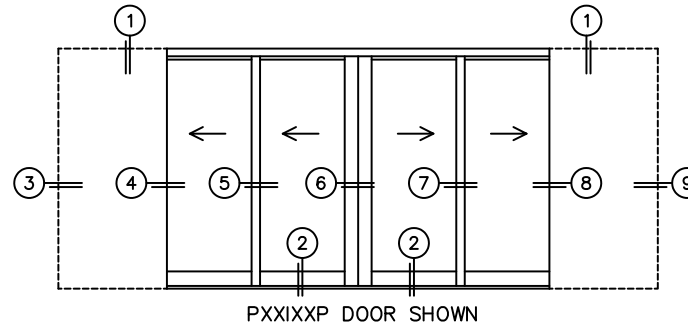

SILL PAN HEIGHT(INTERIOR LEG)
(3/4", 1-1/16", 1-7/16" OR 1-7/8")

CALCULATED VALUES (FLEETWOOD SUPPLIED)

C(POCKET WIDTH)

D(NET FRAME WIDTH)

NOTES:

(USE RULER TO SCALE DIMENSIONS IN INCHES)

SCALE: 1/4

①
MULTI-SLIDE
HEAD DETAIL

EXTERIOR

②
MULTI-SLIDE
SILL DETAIL

OPTIONAL
SILL RISER

6 1/4" SILL
PAN DEPTH
WITH RISER

PXXIXP DOOR SHOWN

*CAUTION: WHEN CONSTRUCTING POCKET NOTE THAT DAYLIGHT WIDTH DOES NOT INCLUDE 1" SET BACK FOR POST INTERLOCKER.