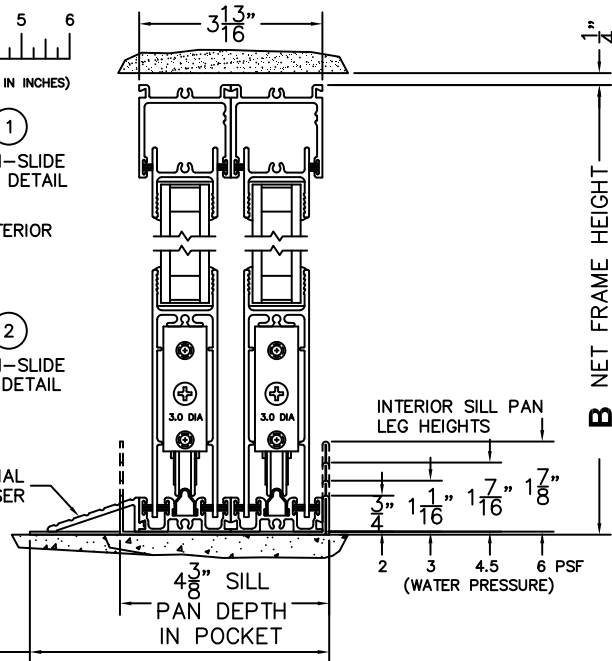

SILL PAN HEIGHT(INTERIOR LEG)
(3/4", 1-1/16", 1-7/16" OR 1-7/8")

CALCULATED VALUES (FLEETWOOD SUPPLIED)

C(POCKET WIDTH)

D(NET FRAME WIDTH)

NOTES:

(USE RULER TO SCALE DIMENSIONS IN INCHES)

SCALE: 1/4

①
MULTI-SLIDE
HEAD DETAIL

EXTERIOR

②
MULTI-SLIDE
SILL DETAIL

OPTIONAL
SILL RISER

6 1/4" SILL
PAN DEPTH
WITH RISER

PXXIXP DOOR SHOWN

*CAUTION: WHEN CONSTRUCTING POCKET NOTE THAT DAYLIGHT WIDTH DOES NOT INCLUDE 1" SET BACK FOR POST INTERLOCKER.

③
POCKET
JAMB

④
POCKET
INTERLOCKERS

⑤
INTERLOCKERS

⑥
MEETING STILES

⑦
INTERLOCKERS

⑧
POCKET
INTERLOCKERS

⑨
POCKET
JAMB

D NET FRAME WIDTH

C POCKET
WIDTH

A DAYLIGHT WIDTH

C POCKET
WIDTH