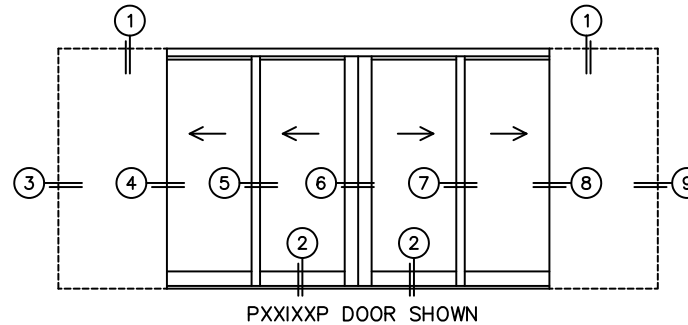

SILL PAN HEIGHT(INTERIOR LEG)
(3/4", 1-1/16", 1-7/16" OR 1-7/8")

CALCULATED VALUES (FLEETWOOD SUPPLIED)

C(POCKET WIDTH)

D(NET FRAME WIDTH)

NOTES:

(USE RULER TO SCALE DIMENSIONS IN INCHES)

SCALE: 1/4

①
MULTI-SLIDE
HEAD DETAIL

EXTERIOR

②
MULTI-SLIDE
SILL DETAIL

OPTIONAL
SILL RISER

6 1/4" SILL
PAN DEPTH
WITH RISER

PXXIXP DOOR SHOWN

*CAUTION: WHEN CONSTRUCTING POCKET NOTE THAT DAYLIGHT WIDTH DOES NOT INCLUDE 1" SET BACK FOR POST INTERLOCKER.