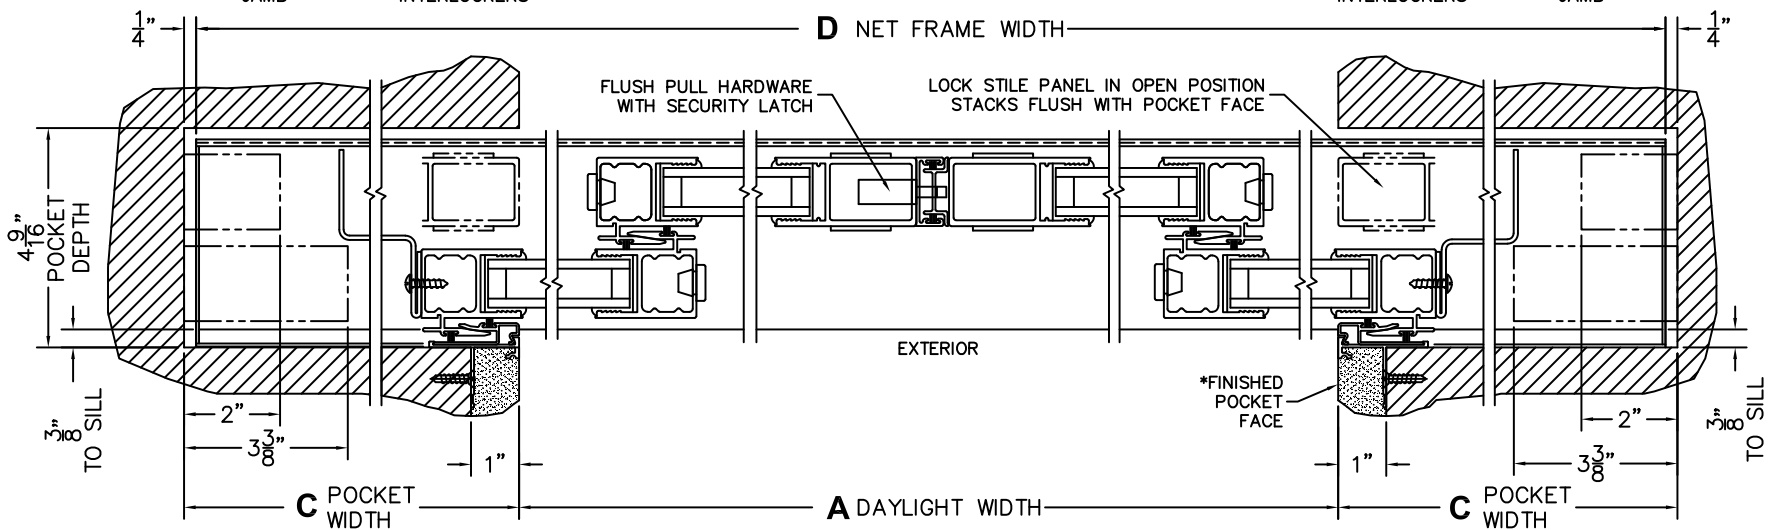

SILL PAN HEIGHT(INTERIOR LEG)
(3/4", 1-1/16", 1-7/16" OR 1-7/8")

CALCULATED VALUES (FLEETWOOD SUPPLIED)

C(POCKET WIDTH)

D(NET FRAME WIDTH)

NOTES:

(USE RULER TO SCALE DIMENSIONS IN INCHES)

SCALE: 1/4

①
MULTI-SLIDE
HEAD DETAIL

③
POCKET
JAMB

④
POCKET
INTERLOCKERS

⑤
INTERLOCKERS

⑥
MEETING STILES

⑦
INTERLOCKERS

⑧
POCKET
INTERLOCKERS

⑨
POCKET
JAMB

D NET FRAME WIDTH

C POCKET
WIDTH

A DAYLIGHT WIDTH

C POCKET
WIDTH