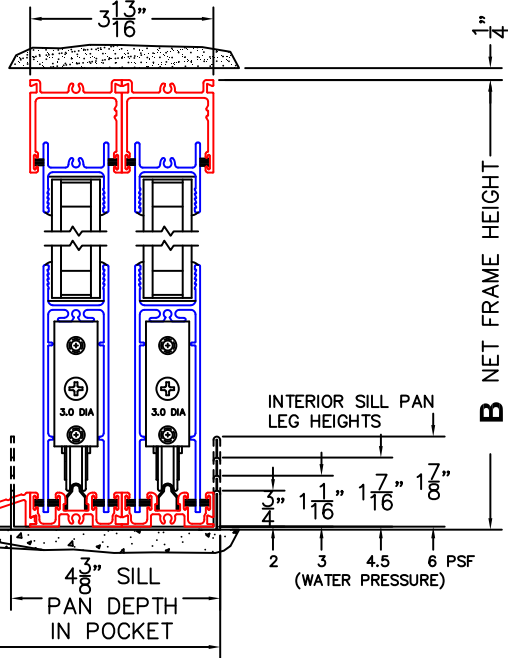

SILL PAN HEIGHT(INTERIOR LEG)
(3/4", 1-1/16", 1-7/16" OR 1-7/8")

CALCULATED VALUES (FLEETWOOD SUPPLIED)

C(POCKET WIDTH)

D(NET FRAME WIDTH)

NOTES:

(USE RULER TO SCALE DIMENSIONS IN INCHES)

SCALE: 1/4"

①
MULTI-SLIDE
HEAD DETAIL

EXTERIOR

②
MULTI-SLIDE
SILL DETAIL

OPTIONAL
SILL RISER

6 1/4" SILL
PAN DEPTH
WITH RISER

PXXIXXP DOOR SHOWN

*CAUTION: WHEN CONSTRUCTING POCKET NOTE THAT DAYLIGHT WIDTH DOES NOT INCLUDE 1" SET BACK FOR POST INTERLOCKER.

③
POCKET
JAMB

④
POCKET
INTERLOCKERS

⑤
INTERLOCKERS

⑥
MEETING STILES

⑦
INTERLOCKERS

⑧
POCKET
INTERLOCKERS

⑨
POCKET
JAMB

D NET FRAME WIDTH