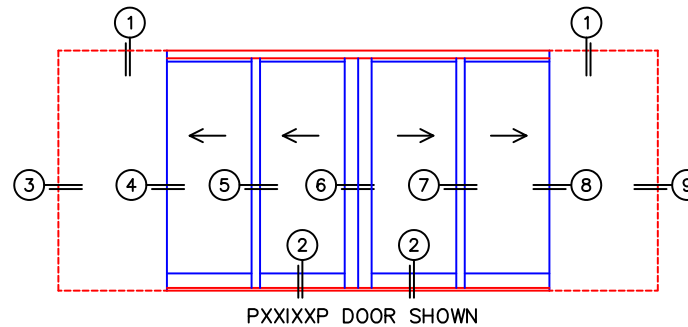

SILL PAN HEIGHT(INTERIOR LEG)
(3/4", 1-1/16", 1-7/16" OR 1-7/8")

CALCULATED VALUES (FLEETWOOD SUPPLIED)

C(POCKET WIDTH)

D(NET FRAME WIDTH)

NOTES:

(USE RULER TO SCALE DIMENSIONS IN INCHES)

SCALE: 1/4"

①
MULTI-SLIDE
HEAD DETAIL

EXTERIOR

②
MULTI-SLIDE
SILL DETAIL

OPTIONAL
SILL RISER

6 1/4" SILL
PAN DEPTH
WITH RISER

PXXIXXP DOOR SHOWN

*CAUTION: WHEN CONSTRUCTING POCKET NOTE THAT DAYLIGHT WIDTH DOES NOT INCLUDE 1" SET BACK FOR POST INTERLOCKER.