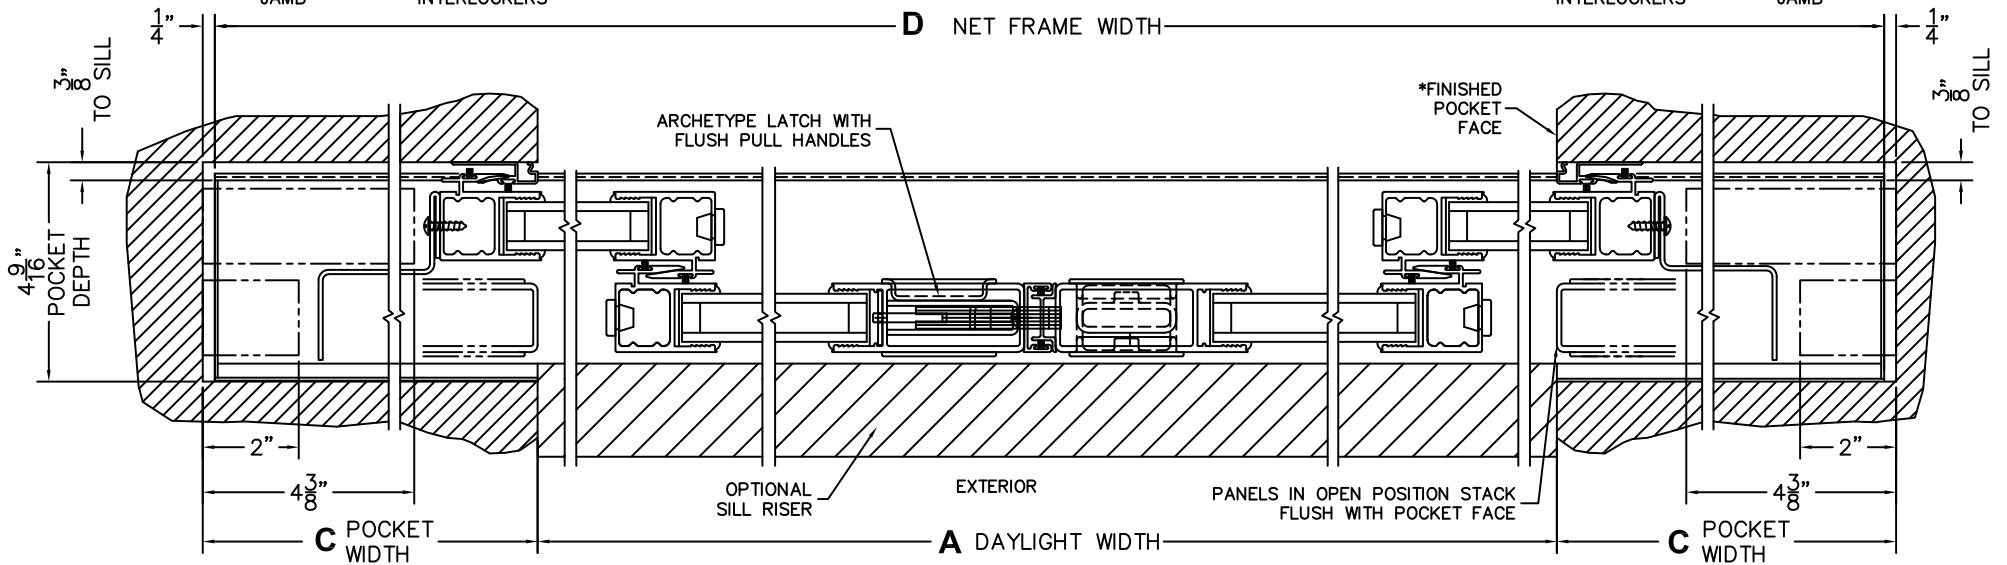

SILL PAN HEIGHT(INTERIOR LEG)
(3/4", 1-1/16", 1-7/16" OR 1-7/8")

CALCULATED VALUES (FLEETWOOD SUPPLIED)

C(POCKET WIDTH)

D(NET FRAME WIDTH)

NOTES:

(USE RULER TO SCALE DIMENSIONS IN INCHES)

SCALE: 1/4

①
MULTI-SLIDE
HEAD DETAIL

EXTERIOR

②
MULTI-SLIDE
SILL DETAIL

OPTIONAL
SILL RISER

6 1/4" SILL
PAN DEPTH
WITH RISER

③
POCKET
JAMB

④
POCKET
INTERLOCKERS

⑤
INTERLOCKERS

⑥
MEETING STILES

⑦
INTERLOCKERS

⑧
POCKET
INTERLOCKERS

⑨
POCKET
JAMB

D NET FRAME WIDTH

C POCKET
WIDTH

A DAYLIGHT WIDTH

C POCKET
WIDTH