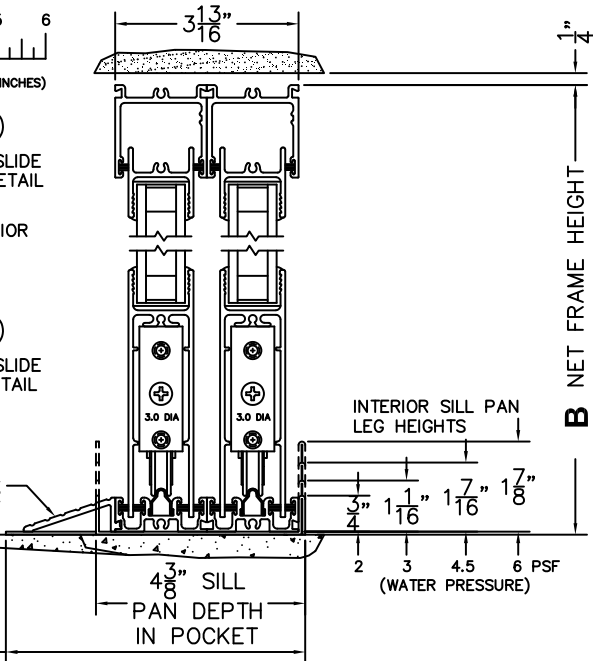

SILL PAN HEIGHT(INTERIOR LEG)
(3/4", 1-1/16", 1-7/16" OR 1-7/8")

CALCULATED VALUES (FLEETWOOD SUPPLIED)

C(POCKET WIDTH)

D(NET FRAME WIDTH)

NOTES:

(USE RULER TO SCALE DIMENSIONS IN INCHES)

SCALE: 1/4

①
MULTI-SLIDE
HEAD DETAIL

EXTERIOR

②
MULTI-SLIDE
SILL DETAIL

OPTIONAL
SILL RISER

6 1/4" SILL
PAN DEPTH
WITH RISER

PXXIXP DOOR SHOWN

*CAUTION: WHEN CONSTRUCTING POCKET NOTE THAT DAYLIGHT WIDTH DOES NOT INCLUDE 1" SET BACK FOR POST INTERLOCKER.

C POCKET
WIDTH

A DAYLIGHT WIDTH

C POCKET
WIDTH