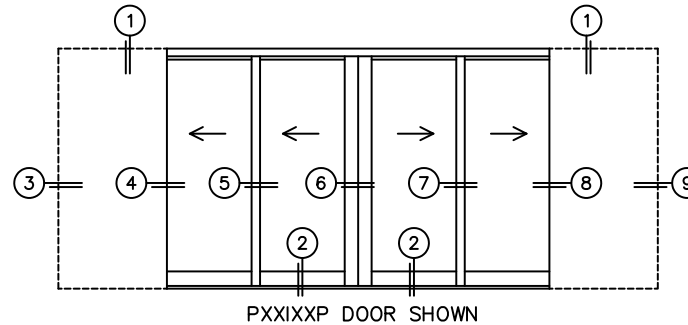

SILL PAN HEIGHT(INTERIOR LEG)
(3/4", 1-1/16", 1-7/16" OR 1-7/8")

CALCULATED VALUES (FLEETWOOD SUPPLIED)

C(POCKET WIDTH)

D(NET FRAME WIDTH)

NOTES:

(USE RULER TO SCALE DIMENSIONS IN INCHES)

SCALE: 1/4

①
MULTI-SLIDE
HEAD DETAIL

EXTERIOR

②
MULTI-SLIDE
SILL DETAIL

OPTIONAL
SILL RISER

6 1/4" SILL
PAN DEPTH
WITH RISER

PXXIXP DOOR SHOWN

*CAUTION: WHEN CONSTRUCTING POCKET NOTE THAT DAYLIGHT WIDTH DOES NOT INCLUDE 1" SET BACK FOR POST INTERLOCKER.