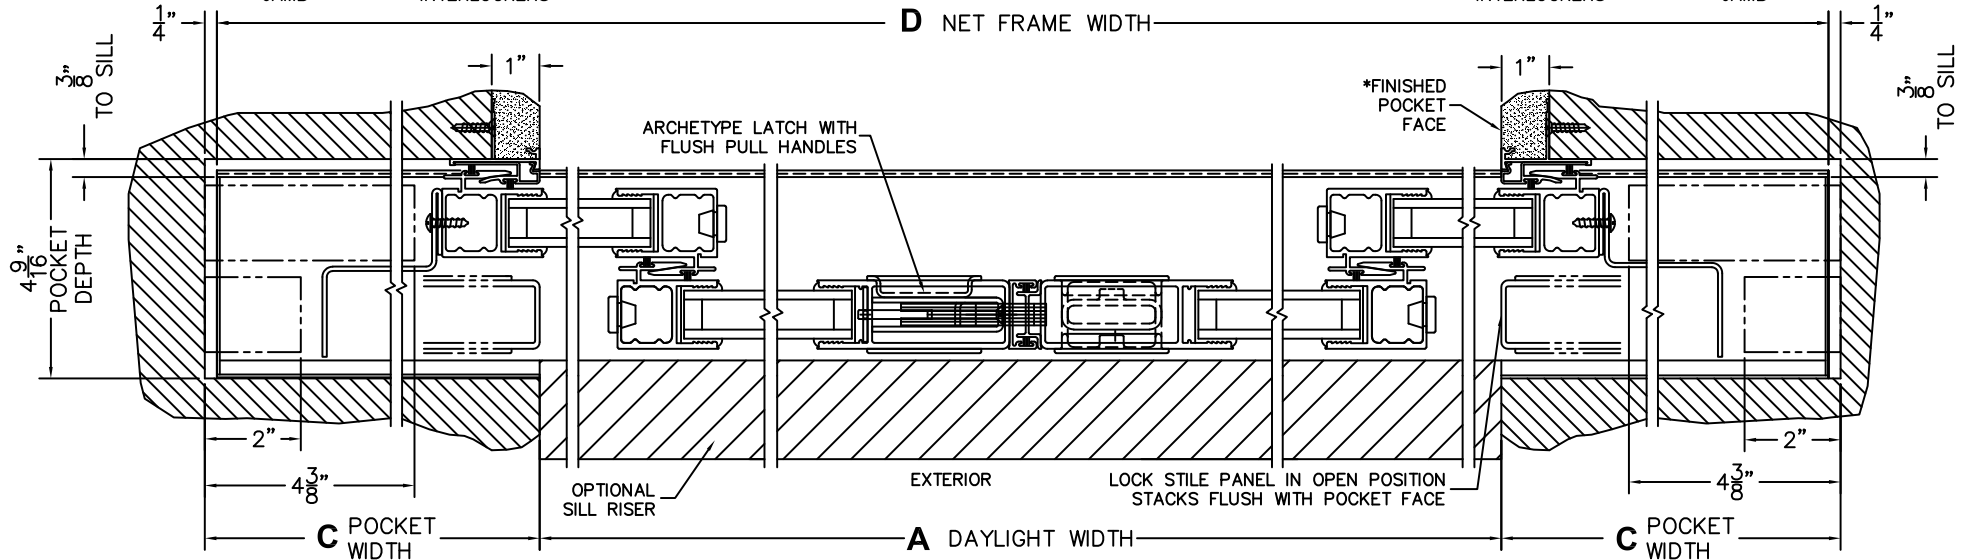

SILL PAN HEIGHT(INTERIOR LEG)
(3/4", 1-1/16", 1-7/16" OR 1-7/8")

CALCULATED VALUES (FLEETWOOD SUPPLIED)

C(POCKET WIDTH)

D(NET FRAME WIDTH)

NOTES:

(USE RULER TO SCALE DIMENSIONS IN INCHES)

SCALE: 1/4

①
MULTI-SLIDE
HEAD DETAIL

③
POCKET
JAMB

④
POCKET
INTERLOCKERS

⑤
INTERLOCKERS

⑥
MEETING STILES

⑦
INTERLOCKERS

⑧
POCKET
INTERLOCKERS

⑨
POCKET
JAMB

D NET FRAME WIDTH

C POCKET
WIDTH

A DAYLIGHT WIDTH

C POCKET
WIDTH